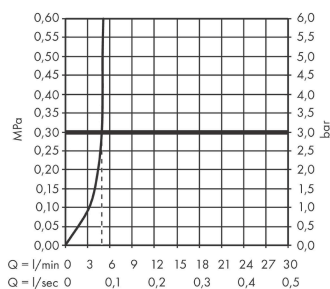

Technology

Design awards

reddot winner 2020

Product image

Scale drawing

Flowchart

Talis M54

Single lever kitchen mixer 220, 1jet