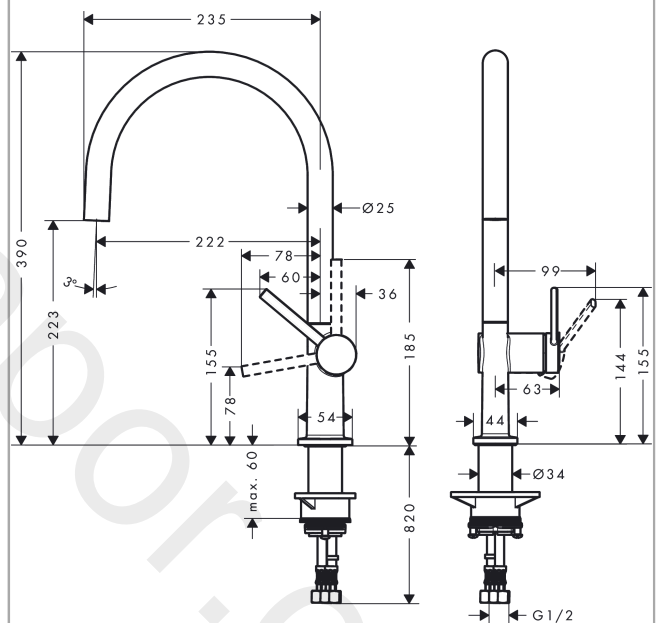

Talis M54

Single lever kitchen mixer 220, 1jet

Finish: **Matt Black** Article Number: **72804677**

Description

product features

- ComfortZone 220
- swivel range adjustable in 4 steps 60°, 110°, 150° or 360°
- laminar spray
- connection dimension: DN15
- maximum flow rate at 3 bar: 8 l/min
- ceramic cartridge
- connection type: G ½ connections
- temperature limitation adjustable
- suitable for continuous flow water heaters

Technology

Design awards

reddot winner 2020

Product image

Scale drawing

Flowchart

Talis M54

Single lever kitchen mixer 220, 1jet

Finish: Matt Black Article Number: 72804677

Exploded Drawing

Year of production: >04/21

Talis M54

Single lever kitchen mixer 220, 1jet

Finish: **Matt Black** Article Number: **72804677**

Spare part list

Year of production: >04/21

| Pos. | Description | Article Number | Price | PU |
|------|-----------------------------------|----------------|----------|----|
| 1 | spout cpl. | 93757670 | £ 260,00 | 1 |
| 2 | screw | 94319000 | £ 20,50 | 1 |
| 3 | spray former | 93748000 | £ 25,00 | 1 |
| 4 | service tool | 93750000 | £ 9,00 | 1 |
| 5 | O-Ring 14x2,5 | 98189000 | £ 3,30 | 1 |
| 6 | axialring | 97558000 | £ 3,30 | 1 |
| 7 | handle | 93736670 | £ 64,00 | 1 |
| 8 | hollow set screw M5x5 | 98446000 | £ 3,30 | 1 |
| 9 | screw cover | 93735610 | £ 9,00 | 1 |
| 10 | flange | 93737670 | £ 64,00 | 1 |
| 11 | nut | 93738000 | £ 51,00 | 1 |
| 12 | cartridge, assy | 93760000 | £ 96,00 | 1 |
| 13 | O-ring 36x3 | 98052000 | £ 3,30 | 1 |
| 14 | support | 97523000 | £ 6,10 | 1 |
| 15 | fixing set (Ø 34) | 95049000 | £ 16,10 | 1 |
| 16 | lever collar | 97548000 | £ 3,30 | 1 |
| 17 | connection hose 900 mm M8x0,75 G½ | 97489000 | £ 35,00 | 1 |
| 18 | O-ring 7x1,5 | 98422000 | £ 3,30 | 1 |