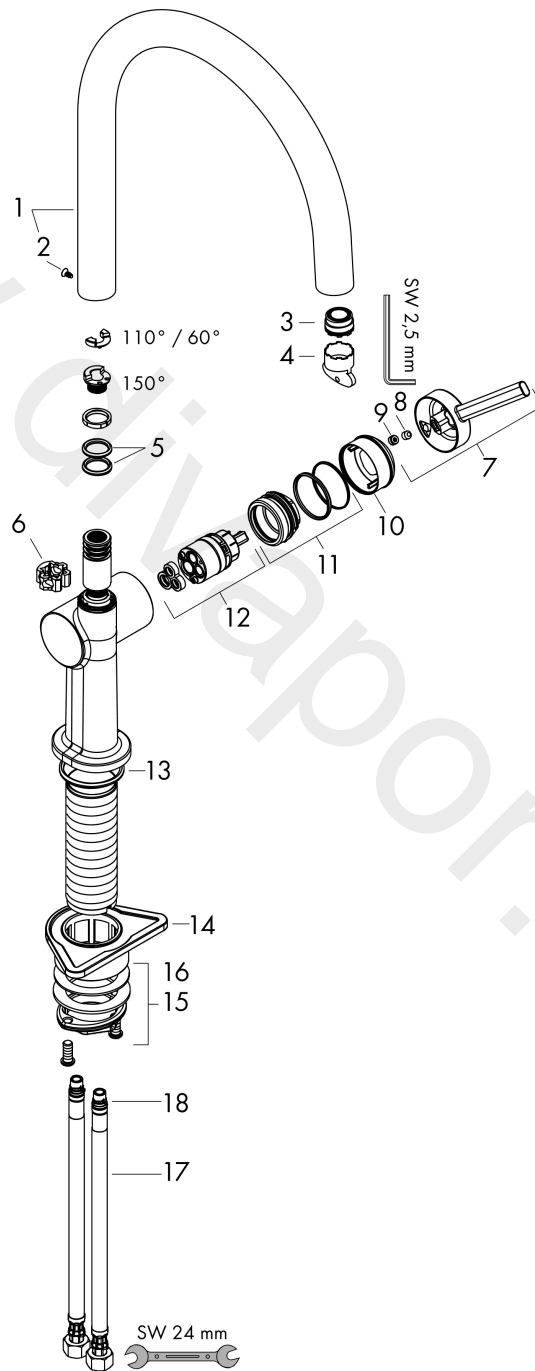

Talis M54

Single lever kitchen mixer 220, 1jet

Finish: **Matt Black** Article Number: **72804677**

Description

product features

- ComfortZone 220
- swivel range adjustable in 4 steps 60°, 110°, 150° or 360°
- laminar spray
- connection dimension: DN15
- maximum flow rate at 3 bar: 8 l/min
- ceramic cartridge
- connection type: G ½ connections
- temperature limitation adjustable
- suitable for continuous flow water heaters

Technology

Design awards

reddot winner 2020

Product image

Scale drawing

Flowchart

Talis M54

Single lever kitchen mixer 220, 1jet

Finish: Matt Black Article Number: 72804677

Exploded Drawing

Year of production: >04/21

Talis M54

Single lever kitchen mixer 220, 1jet

Finish: **Matt Black** Article Number: **72804677**

Spare part list

Year of production: >04/21

| Pos. | Description | Article Number | Price | PU |
|------|-----------------------------------|----------------|----------|----|
| 1 | spout cpl. | 93757670 | £ 260,00 | 1 |
| 2 | screw | 94319000 | £ 20,50 | 1 |
| 3 | spray former | 93748000 | £ 25,00 | 1 |
| 4 | service tool | 93750000 | £ 9,00 | 1 |
| 5 | O-Ring 14x2,5 | 98189000 | £ 3,30 | 1 |
| 6 | axialring | 97558000 | £ 3,30 | 1 |
| 7 | handle | 93736670 | £ 64,00 | 1 |
| 8 | hollow set screw M5x5 | 98446000 | £ 3,30 | 1 |
| 9 | screw cover | 93735610 | £ 9,00 | 1 |
| 10 | flange | 93737670 | £ 64,00 | 1 |
| 11 | nut | 93738000 | £ 51,00 | 1 |
| 12 | cartridge, assy | 93760000 | £ 96,00 | 1 |
| 13 | O-ring 36x3 | 98052000 | £ 3,30 | 1 |
| 14 | support | 97523000 | £ 6,10 | 1 |
| 15 | fixing set (Ø 34) | 95049000 | £ 16,10 | 1 |
| 16 | lever collar | 97548000 | £ 3,30 | 1 |
| 17 | connection hose 900 mm M8x0,75 G½ | 97489000 | £ 35,00 | 1 |
| 18 | O-ring 7x1,5 | 98422000 | £ 3,30 | 1 |