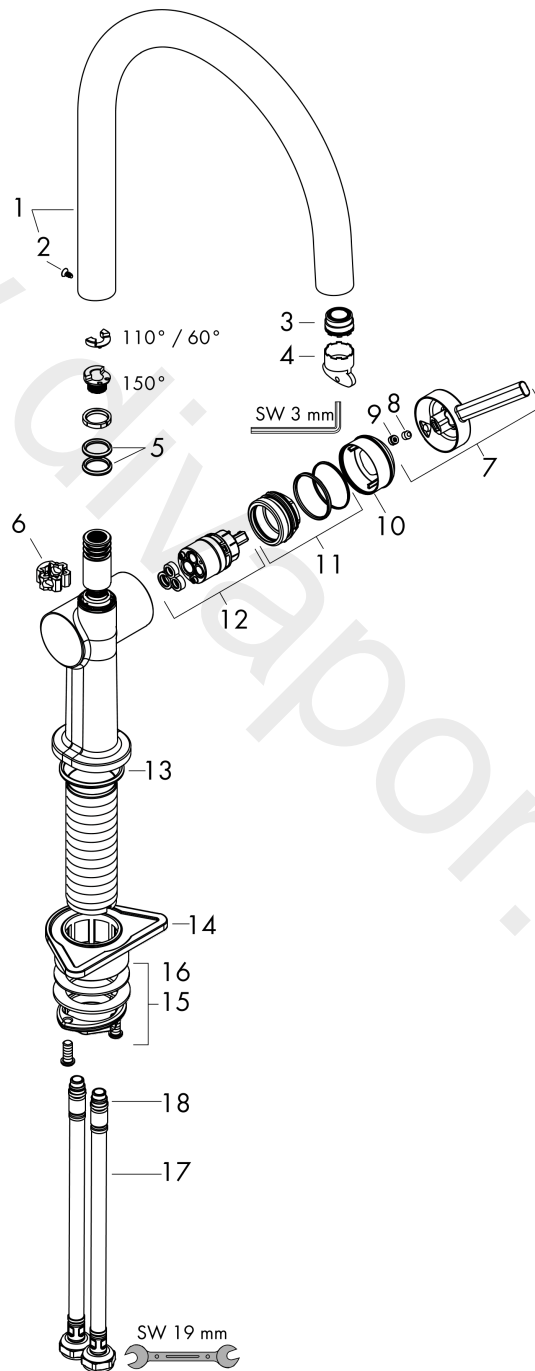

Talis M54

Single lever kitchen mixer 220, 1jet

Finish: **Matt Black** Article Number: **72804670**

Description

product features

- ComfortZone 220
- swivel range adjustable in 4 steps 60°, 110°, 150° or 360°
- laminar spray
- connection dimension: DN15
- maximum flow rate at 3 bar: 9 l/min
- ceramic cartridge
- connection type: G 3/8 connections
- temperature limitation adjustable
- suitable for continuous flow water heaters
- tap hole with Ø 35 mm required
- WRAS 2307036
- WRAS 2307036 - Approval letter 2307036

Article Details

Price excl. VAT

314,20 £

Technology

Design awards

reddot winner 2020

Product image

Scale drawing

Flowchart

Talis M54

Single lever kitchen mixer 220, 1jet

Finish: **Matt Black** Article Number: **72804670**

Exploded Drawing

Year of production: >04/21

Talis M54

Single lever kitchen mixer 220, 1jet

Finish: **Matt Black** Article Number: **72804670**

Spare part list

Year of production: >04/21

Pos.	Description	Article Number	Price	PU
1	spout cpl.	93757670	£ 260,00	1
2	screw	94319000	£ 20,50	1
3	spray former	93748000	£ 25,00	1
4	service tool	93750000	£ 9,00	1
5	O-Ring 14x2,5	98189000	£ 3,30	1
6	axialring	97558000	£ 3,30	1
7	handle	93736670	£ 64,00	1
8	hollow set screw M5x5	98446000	£ 3,30	1
9	screw cover	93735610	£ 9,00	1
10	flange	93737670	£ 64,00	1
11	nut	93738000	£ 51,00	1
12	cartridge, assy	93760000	£ 96,00	1
13	O-ring 36x3	98052000	£ 3,30	1
14	support	97523000	£ 6,10	1
15	fixing set (Ø 34)	95049000	£ 16,10	1
16	lever collar	97548000	£ 3,30	1
17	connection hose 900 mm M8x0,75 G3/8	93746000	£ 43,00	1
18	O-ring 6,6x1,6	93019000	£ 3,30	1