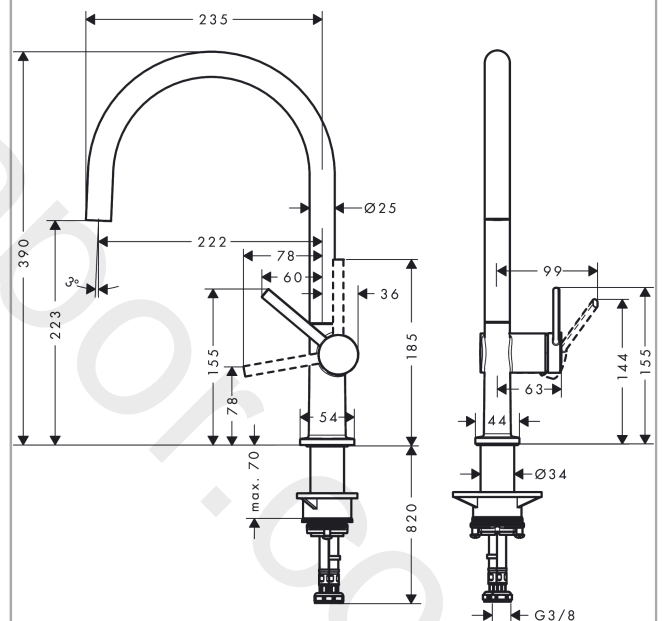

Talis M54

Single lever kitchen mixer 220, 1jet

Finish: **Matt Black** Article Number: **72804670**

Description

product features

- ComfortZone 220
- swivel range adjustable in 4 steps 60°, 110°, 150° or 360°
- laminar spray
- connection dimension: DN15
- maximum flow rate at 3 bar: 9 l/min
- ceramic cartridge
- connection type: G 3/8 connections
- temperature limitation adjustable
- suitable for continuous flow water heaters
- tap hole with Ø 35 mm required
- WRAS 2307036
- WRAS 2307036 - Approval letter 2307036

Article Details

Price excl. VAT

314,20 £

Technology

Design awards

reddot winner 2020

Product image

Scale drawing

Flowchart

Talis M54

Single lever kitchen mixer 220, 1jet

Finish: **Matt Black** Article Number: **72804670**

Exploded Drawing

Year of production: >04/21

Talis M54

Single lever kitchen mixer 220, 1jet

Finish: **Matt Black** Article Number: **72804670**

Spare part list

Year of production: >04/21

Pos.	Description	Article Number	Price	PU
1	spout cpl.	93757670	£ 260,00	1
2	screw	94319000	£ 20,50	1
3	spray former	93748000	£ 25,00	1
4	service tool	93750000	£ 9,00	1
5	O-Ring 14x2,5	98189000	£ 3,30	1
6	axialring	97558000	£ 3,30	1
7	handle	93736670	£ 64,00	1
8	hollow set screw M5x5	98446000	£ 3,30	1
9	screw cover	93735610	£ 9,00	1
10	flange	93737670	£ 64,00	1
11	nut	93738000	£ 51,00	1
12	cartridge, assy	93760000	£ 96,00	1
13	O-ring 36x3	98052000	£ 3,30	1
14	support	97523000	£ 6,10	1
15	fixing set (Ø 34)	95049000	£ 16,10	1
16	lever collar	97548000	£ 3,30	1
17	connection hose 900 mm M8x0,75 G3/8	93746000	£ 43,00	1
18	O-ring 6,6x1,6	93019000	£ 3,30	1