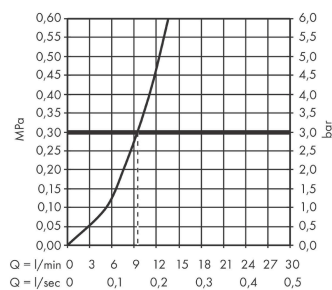

Talis M54

Single lever kitchen mixer 220, 1jet

Finish: **Matt Black** Article Number: **72804670**

Description

product features

- ComfortZone 220
- swivel range adjustable in 4 steps 60°, 110°, 150° or 360°
- laminar spray
- connection dimension: DN15
- maximum flow rate at 3 bar: 9 l/min
- ceramic cartridge
- connection type: G 3/8 connections
- temperature limitation adjustable
- suitable for continuous flow water heaters
- tap hole with Ø 35 mm required
- WRAS 2307036
- WRAS 2307036 - Approval letter 2307036

Article Details

Price excl. VAT

314,20 £

Technology

Design awards

reddot winner 2020

Product image

Scale drawing

Flowchart