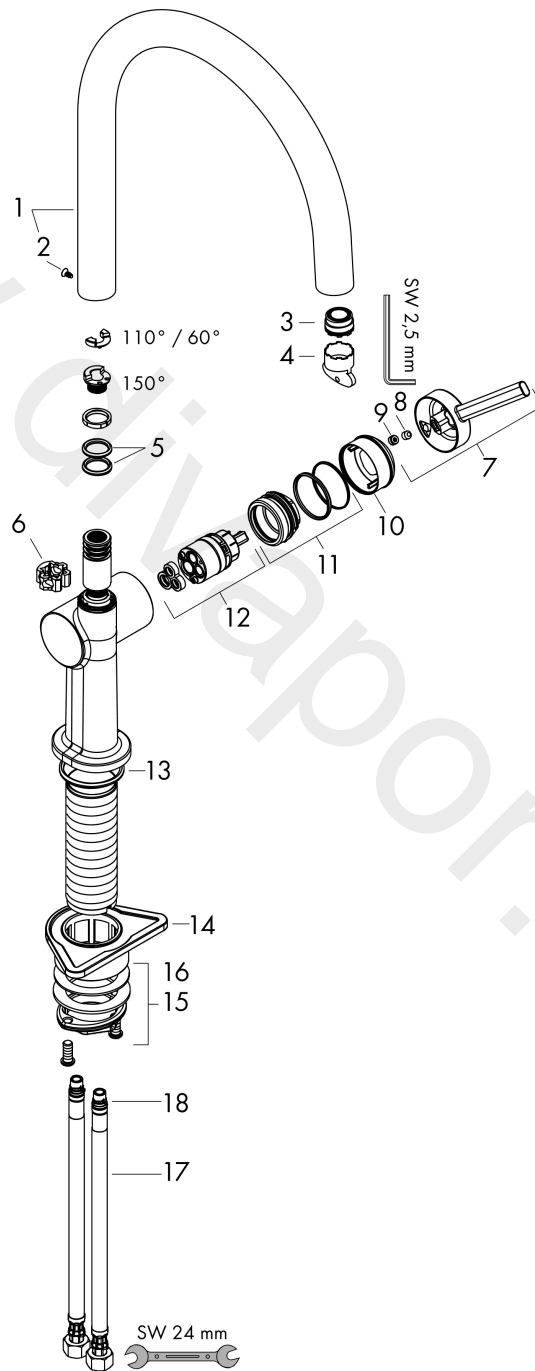

Talis M54

Single lever kitchen mixer 220, 1jet

Finish: **Chrome** Article Number: **72804007**

Description

product features

- ComfortZone 220
- swivel range adjustable in 4 steps 60°, 110°, 150° or 360°
- laminar spray
- connection dimension: DN15
- maximum flow rate at 3 bar: 8 l/min
- ceramic cartridge
- connection type: G ½ connections
- temperature limitation adjustable
- suitable for continuous flow water heaters

Technology

Design awards

reddot winner 2020

Product image

Scale drawing

Flowchart

Talis M54

Single lever kitchen mixer 220, 1jet

Finish: **Chrome** Article Number: **72804007**

Exploded Drawing

Year of production: >04/21

Talis M54

Single lever kitchen mixer 220, 1jet

Finish: **Chrome** Article Number: **72804007**

Spare part list

Year of production: >04/21

Pos.	Description	Article Number	Price	PU
1	spout cpl.	93757000	£ 173,00	1
2	screw	94319000	£ 20,50	1
3	spray former	93748000	£ 25,00	1
4	service tool	93750000	£ 9,00	1
5	O-Ring 14x2,5	98189000	£ 3,30	1
6	axialring	97558000	£ 3,30	1
7	handle	93736000	£ 43,00	1
8	hollow set screw M5x5	98446000	£ 3,30	1
9	screw cover	93735610	£ 9,00	1
10	flange	93737000	£ 43,00	1
11	nut	93738000	£ 51,00	1
12	cartridge, assy	93760000	£ 96,00	1
13	O-ring 36x3	98052000	£ 3,30	1
14	support	97523000	£ 6,10	1
15	fixing set (Ø 34)	95049000	£ 16,10	1
16	lever collar	97548000	£ 3,30	1
17	connection hose 900 mm M8x0,75 G½	97489000	£ 35,00	1
18	O-ring 7x1,5	98422000	£ 3,30	1