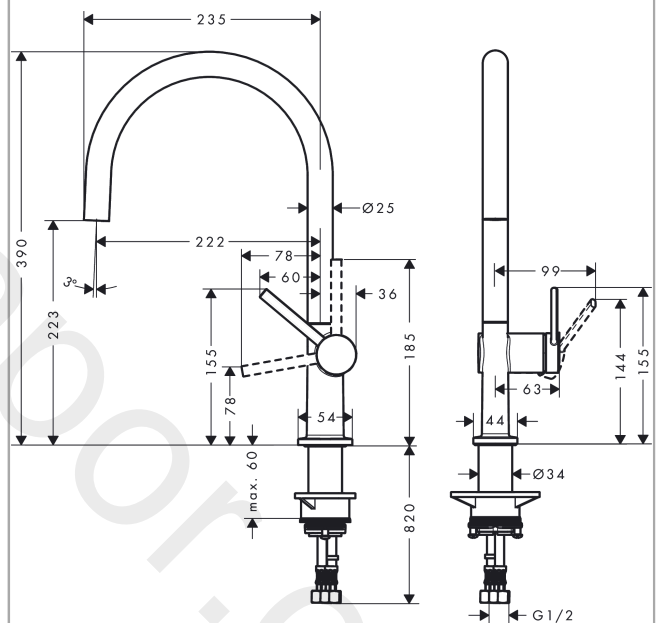

Talis M54

Single lever kitchen mixer 220, 1jet

Finish: **Chrome** Article Number: **72804007**

Description

product features

- ComfortZone 220
- swivel range adjustable in 4 steps 60°, 110°, 150° or 360°
- laminar spray
- connection dimension: DN15
- maximum flow rate at 3 bar: 8 l/min
- ceramic cartridge
- connection type: G ½ connections
- temperature limitation adjustable
- suitable for continuous flow water heaters

Technology

Design awards

reddot winner 2020

Product image

Scale drawing

Flowchart

Talis M54

Single lever kitchen mixer 220, 1jet

Finish: **Chrome** Article Number: **72804007**

Exploded Drawing

Year of production: >04/21

Talis M54

Single lever kitchen mixer 220, 1jet

Finish: **Chrome** Article Number: **72804007**

Spare part list

Year of production: >04/21

Pos.	Description	Article Number	Price	PU
1	spout cpl.	93757000	£ 173,00	1
2	screw	94319000	£ 20,50	1
3	spray former	93748000	£ 25,00	1
4	service tool	93750000	£ 9,00	1
5	O-Ring 14x2,5	98189000	£ 3,30	1
6	axialring	97558000	£ 3,30	1
7	handle	93736000	£ 43,00	1
8	hollow set screw M5x5	98446000	£ 3,30	1
9	screw cover	93735610	£ 9,00	1
10	flange	93737000	£ 43,00	1
11	nut	93738000	£ 51,00	1
12	cartridge, assy	93760000	£ 96,00	1
13	O-ring 36x3	98052000	£ 3,30	1
14	support	97523000	£ 6,10	1
15	fixing set (Ø 34)	95049000	£ 16,10	1
16	lever collar	97548000	£ 3,30	1
17	connection hose 900 mm M8x0,75 G½	97489000	£ 35,00	1
18	O-ring 7x1,5	98422000	£ 3,30	1