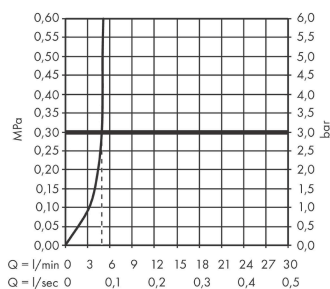

Talis M54

Single lever kitchen mixer 220, 1jet

Finish: **Chrome** Article Number: **72804007**

Description

product features

- ComfortZone 220
- swivel range adjustable in 4 steps 60°, 110°, 150° or 360°
- laminar spray
- connection dimension: DN15
- maximum flow rate at 3 bar: 8 l/min
- ceramic cartridge
- connection type: G ½ connections
- temperature limitation adjustable
- suitable for continuous flow water heaters

Technology

Design awards

reddot winner 2020

Product image

Scale drawing

Flowchart

Talis M54

Single lever kitchen mixer 220, 1jet