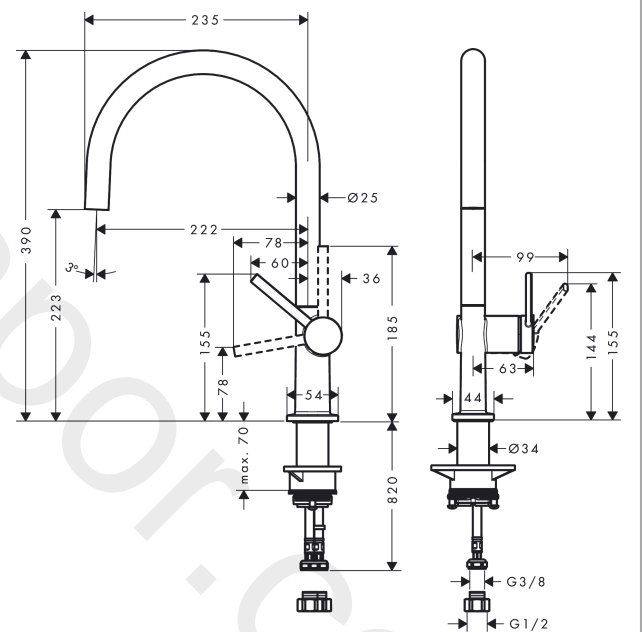

Talis M54
Single lever kitchen mixer 220, 1jet
 Finish: **Chrome** Article Number: **72804003**

Description

product features

- ComfortZone 220
- swivel range adjustable in 4 steps 60°, 110°, 150° or 360°
- laminar spray
- connection dimension: DN15
- maximum flow rate at 3 bar: 4,5 l/min
- ceramic cartridge
- connection type: G 3/8 connections
- temperature limitation adjustable
- suitable for continuous flow water heaters
- tap hole with Ø 35 mm required

Technology

Design awards

reddot winner 2020

Product image

Scale drawing

Flowchart

Talis M54

Single lever kitchen mixer 220, 1jet

Finish: **Chrome** Article Number: **72804003**

Exploded Drawing

Year of production: >04/21

Talis M54

Single lever kitchen mixer 220, 1jet

Finish: **Chrome** Article Number: **72804003**

Spare part list

Year of production: >04/21

Pos.	Description	Article Number	Price	PU
1	spout cpl.	93757000	£ 173,00	1
2	screw	94319000	£ 20,50	1
3	spray former	93748000	£ 25,00	1
4	service tool	93750000	£ 9,00	1
5	O-Ring 14x2,5	98189000	£ 3,30	1
6	axialring	97558000	£ 3,30	1
7	handle	93736000	£ 43,00	1
8	hollow set screw M5x5	98446000	£ 3,30	1
9	screw cover	93735610	£ 9,00	1
10	flange	93737000	£ 43,00	1
11	nut	93738000	£ 51,00	1
12	cartridge, assy	93760000	£ 96,00	1
13	O-ring 36x3	98052000	£ 3,30	1
14	support	97523000	£ 6,10	1
15	fixing set (Ø 34)	95049000	£ 16,10	1
16	lever collar	97548000	£ 3,30	1
17	connection hose 900 mm M8x0,75 G3/8	93746000	£ 43,00	1
18	O-ring 6,6x1,6	93019000	£ 3,30	1