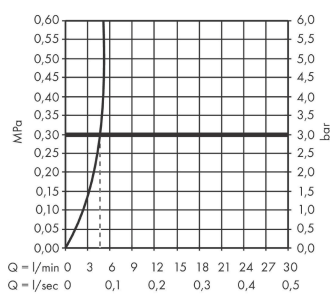

Talis M54
Single lever kitchen mixer 220, 1jet
 Finish: **Chrome** Article Number: **72804003**

Description

product features

- ComfortZone 220
- swivel range adjustable in 4 steps 60°, 110°, 150° or 360°
- laminar spray
- connection dimension: DN15
- maximum flow rate at 3 bar: 4,5 l/min
- ceramic cartridge
- connection type: G 3/8 connections
- temperature limitation adjustable
- suitable for continuous flow water heaters
- tap hole with Ø 35 mm required

Technology

Design awards

reddot winner 2020

Product image

Scale drawing

Flowchart

Talis M54

Single lever kitchen mixer 220, 1jet