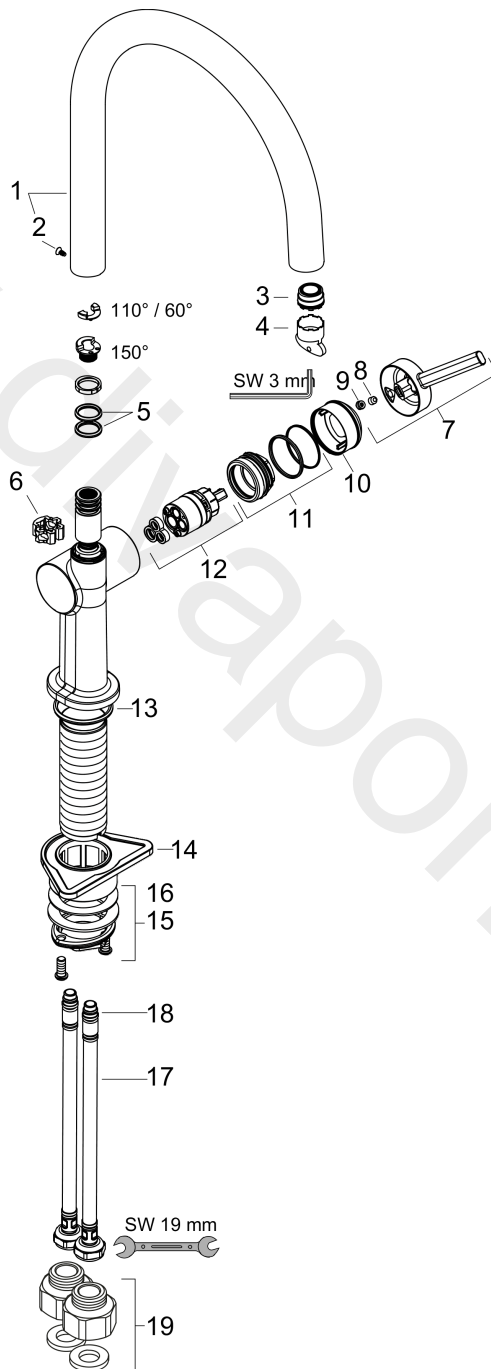

Talis M54
Single lever kitchen mixer 220, 1jet
 Finish: **Chrome** Article Number: **72804003**

Description

product features

- ComfortZone 220
- swivel range adjustable in 4 steps 60°, 110°, 150° or 360°
- laminar spray
- connection dimension: DN15
- maximum flow rate at 3 bar: 4,5 l/min
- ceramic cartridge
- connection type: G 3/8 connections
- temperature limitation adjustable
- suitable for continuous flow water heaters
- tap hole with Ø 35 mm required

Technology

Design awards

reddot winner 2020

Product image

Scale drawing

Flowchart

Talis M54

Single lever kitchen mixer 220, 1jet

Finish: **Chrome** Article Number: **72804003**

Exploded Drawing

Year of production: >04/21

Talis M54

Single lever kitchen mixer 220, 1jet

Finish: **Chrome** Article Number: **72804003**

Spare part list

Year of production: >04/21

Pos.	Description	Article Number	Price	PU
1	spout cpl.	93757000	£ 173,00	1
2	screw	94319000	£ 20,50	1
3	spray former	93748000	£ 25,00	1
4	service tool	93750000	£ 9,00	1
5	O-Ring 14x2,5	98189000	£ 3,30	1
6	axialring	97558000	£ 3,30	1
7	handle	93736000	£ 43,00	1
8	hollow set screw M5x5	98446000	£ 3,30	1
9	screw cover	93735610	£ 9,00	1
10	flange	93737000	£ 43,00	1
11	nut	93738000	£ 51,00	1
12	cartridge, assy	93760000	£ 96,00	1
13	O-ring 36x3	98052000	£ 3,30	1
14	support	97523000	£ 6,10	1
15	fixing set (Ø 34)	95049000	£ 16,10	1
16	lever collar	97548000	£ 3,30	1
17	connection hose 900 mm M8x0,75 G3/8	93746000	£ 43,00	1
18	O-ring 6,6x1,6	93019000	£ 3,30	1