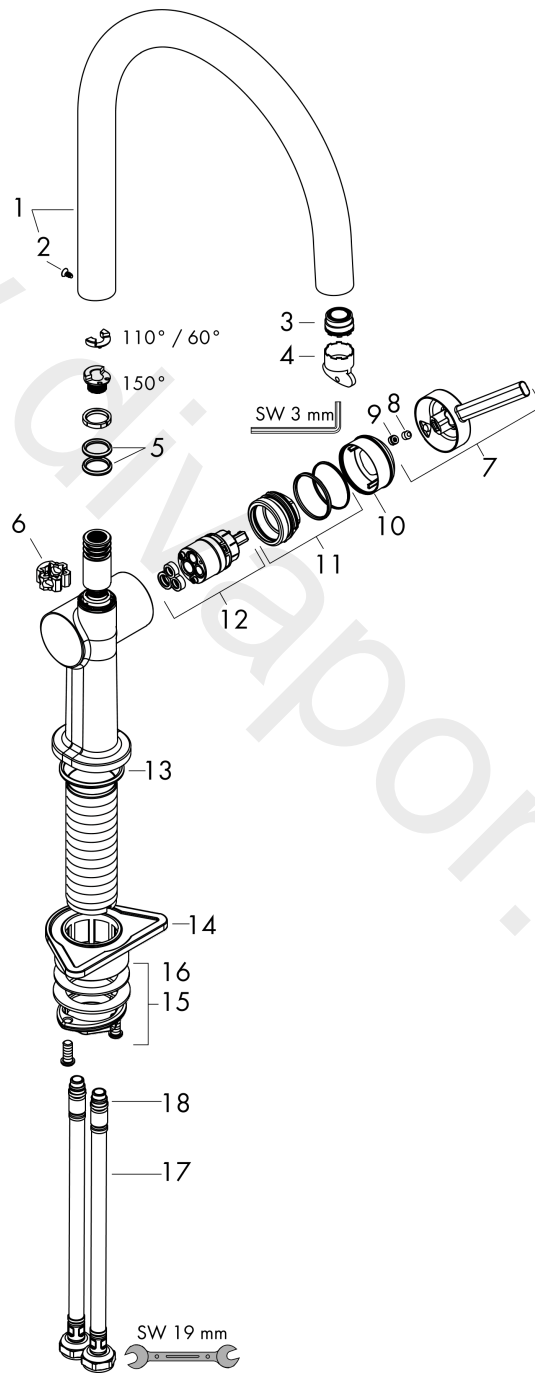

Talis M54

Single lever kitchen mixer 220, 1jet

Finish: **Chrome** Article Number: **72804000**

Description

product features

- ComfortZone 220
- swivel range adjustable in 4 steps 60°, 110°, 150° or 360°
- laminar spray
- connection dimension: DN15
- maximum flow rate at 3 bar: 9 l/min
- ceramic cartridge
- connection type: G 3/8 connections
- temperature limitation adjustable
- suitable for continuous flow water heaters
- tap hole with Ø 35 mm required
- WRAS 2307036
- WRAS 2307036 - Approval letter 2307036

Product image

Scale drawing

Talis M54
Single lever kitchen mixer 220, 1jet
 Finish: **Chrome** Article Number: **72804000**

Flowchart

www.divapor.com

Talis M54
Single lever kitchen mixer 220, 1jet
 Finish: **Chrome** Article Number: **72804000**

Exploded Drawing

Year of production: >04/21

Talis M54

Single lever kitchen mixer 220, 1jet

Finish: **Chrome** Article Number: **72804000**

Spare part list

Year of production: >04/21

Pos.	Description	Article Number	Price	PU
1	spout cpl.	93757000	£ 173,00	1
2	screw	94319000	£ 20,50	1
3	spray former	93748000	£ 25,00	1
4	service tool	93750000	£ 9,00	1
5	O-Ring 14x2,5	98189000	£ 3,30	1
6	axialring	97558000	£ 3,30	1
7	handle	93736000	£ 43,00	1
8	hollow set screw M5x5	98446000	£ 3,30	1
9	screw cover	93735610	£ 9,00	1
10	flange	93737000	£ 43,00	1
11	nut	93738000	£ 51,00	1
12	cartridge, assy	93760000	£ 96,00	1
13	O-ring 36x3	98052000	£ 3,30	1
14	support	97523000	£ 6,10	1
15	fixing set (Ø 34)	95049000	£ 16,10	1
16	lever collar	97548000	£ 3,30	1
17	connection hose 900 mm M8x0,75 G3/8	93746000	£ 43,00	1
18	O-ring 6,6x1,6	93019000	£ 3,30	1