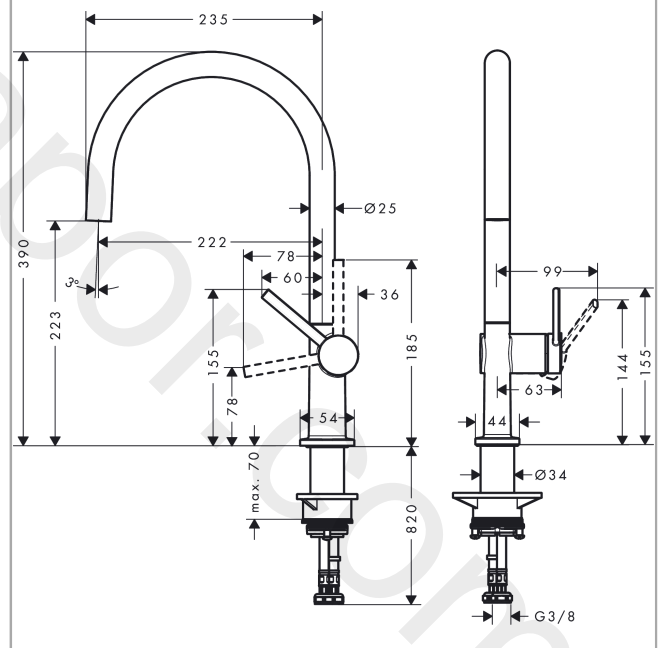

Talis M54

Single lever kitchen mixer 220, 1jet

Finish: **Chrome** Article Number: **72804000**

Description

product features

- ComfortZone 220
- swivel range adjustable in 4 steps 60°, 110°, 150° or 360°
- laminar spray
- connection dimension: DN15
- maximum flow rate at 3 bar: 9 l/min
- ceramic cartridge
- connection type: G 3/8 connections
- temperature limitation adjustable
- suitable for continuous flow water heaters
- tap hole with Ø 35 mm required
- WRAS 2307036
- WRAS 2307036 - Approval letter 2307036

Product image

Scale drawing

Talis M54
Single lever kitchen mixer 220, 1jet
 Finish: **Chrome** Article Number: **72804000**

Flowchart

www.divapor.com

Talis M54
Single lever kitchen mixer 220, 1jet
 Finish: **Chrome** Article Number: **72804000**

Exploded Drawing

Year of production: >04/21

Talis M54

Single lever kitchen mixer 220, 1jet

Finish: **Chrome** Article Number: **72804000**

Spare part list

Year of production: >04/21

Pos.	Description	Article Number	Price	PU
1	spout cpl.	93757000	£ 173,00	1
2	screw	94319000	£ 20,50	1
3	spray former	93748000	£ 25,00	1
4	service tool	93750000	£ 9,00	1
5	O-Ring 14x2,5	98189000	£ 3,30	1
6	axialring	97558000	£ 3,30	1
7	handle	93736000	£ 43,00	1
8	hollow set screw M5x5	98446000	£ 3,30	1
9	screw cover	93735610	£ 9,00	1
10	flange	93737000	£ 43,00	1
11	nut	93738000	£ 51,00	1
12	cartridge, assy	93760000	£ 96,00	1
13	O-ring 36x3	98052000	£ 3,30	1
14	support	97523000	£ 6,10	1
15	fixing set (Ø 34)	95049000	£ 16,10	1
16	lever collar	97548000	£ 3,30	1
17	connection hose 900 mm M8x0,75 G3/8	93746000	£ 43,00	1
18	O-ring 6,6x1,6	93019000	£ 3,30	1