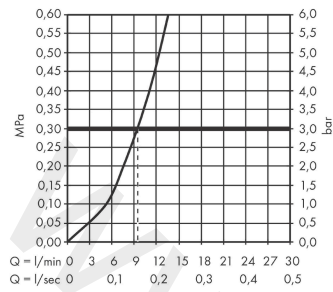

Talis M54
Single lever kitchen mixer 220, 1jet
Finish: **Chrome** Article Number: **72804000**

Flowchart

www.divapor.com