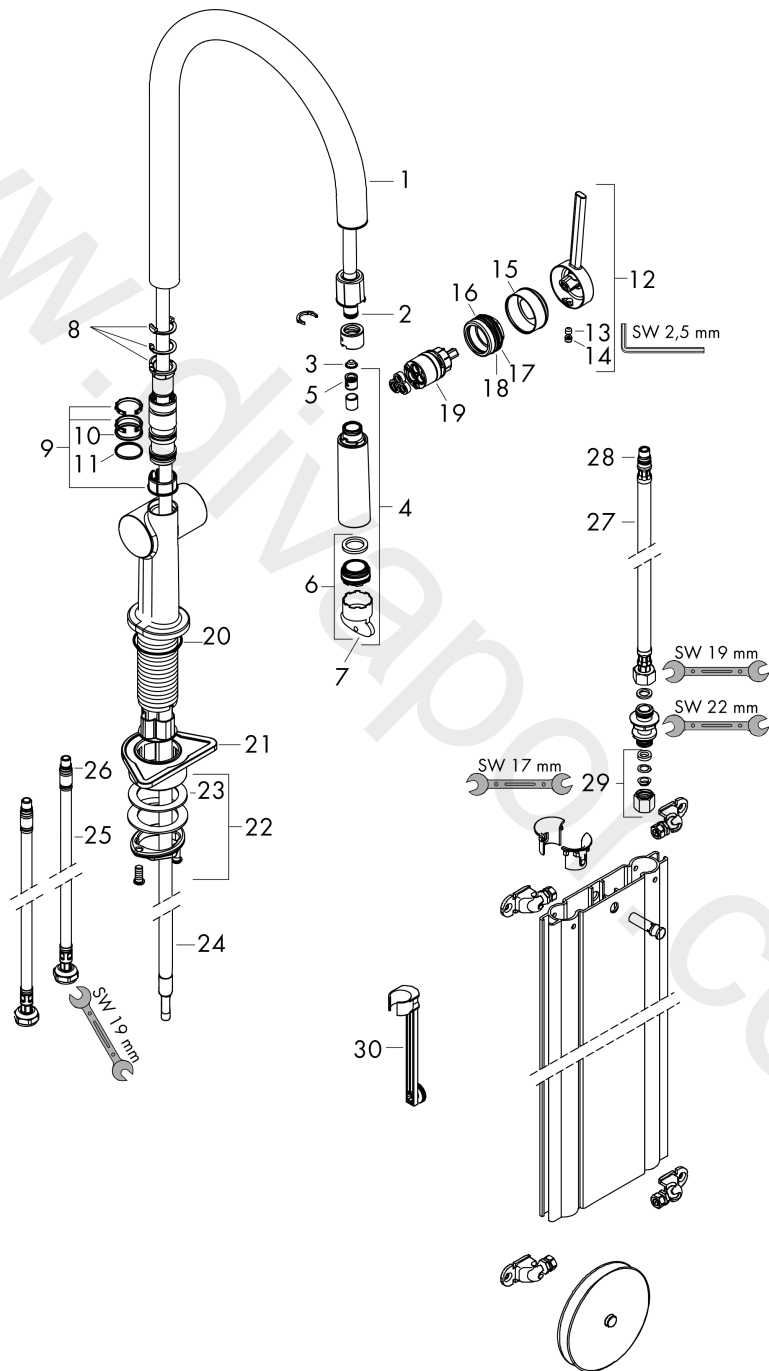

### Scale drawing

**Talis M54**  
**Single lever kitchen mixer 210, pull-out spout, 1jet, sBox**  
 Finish: **Stainless Steel Finish** Article Number: **72803800**

**Flowchart**

**Talis M54**  
**Single lever kitchen mixer 210, pull-out spout, 1jet, sBox**  
 Finish: **Stainless Steel Finish** Article Number: **72803800**

Exploded Drawing

Year of production: >04/20

## Talis M54

Single lever kitchen mixer 210, pull-out spout, 1jet, sBox

Finish: **Stainless Steel Finish** Article Number: **72803800**

### Spare part list

Year of production: >04/20

Pos.	Description	Article Number	Price	PU
1	spout cpl.	93739800	£ 79,00	1
2	O-ring 8x2	98112000	£ 3,30	1
3	filter	98516000	£ 6,10	1
4	handspray	93747800	£ 96,00	1
5	non return valve DW 10	96456000	£ 9,00	1
6	aerator M24x1 (7 l/min)	95965000	£ 35,00	1
7	special tool	95158000	£ 6,10	1
8	set of locating rings (60° / 110° / 150°)	94911000	£ 16,10	1
9	set of lever collars	98365000	£ 9,00	1
10	O-ring 19x2	98426000	£ 3,30	1
11	O-ring 20x1,5	98197000	£ 3,30	1
12	handle	93736800	£ 64,00	1
13	hollow set screw M5x5	98446000	£ 3,30	1
14	screw cover	93735610	£ 9,00	1
15	flange	93737800	£ 64,00	1
16	nut	93738000	£ 51,00	1
17	O-ring 29x2	98391000	£ 3,30	1
18	O-ring 30x1,5	98433000	£ 3,30	1
19	cartridge, assy	93740000	£ 96,00	1
20	O-ring 36x3	98052000	£ 3,30	1
21	support	97523000	£ 6,10	1
22	fixing set (Ø 34)	95049000	£ 16,10	1
23	lever collar	97548000	£ 3,30	1
24	hose	93754000	£ 110,00	1
25	connection hose 900 mm M8x0,75 G3/8	93746000	£ 43,00	1
26	O-ring 6,6x1,6	93019000	£ 3,30	1
27	connection hose 450 mm M8x0,75 G3/8	97206000	£ 35,00	1
28	O-ring 7x1,5	98422000	£ 3,30	1
29	squeezing connection	96099000	£ 9,00	1
30	extension set	43333000	£ 30,00	1