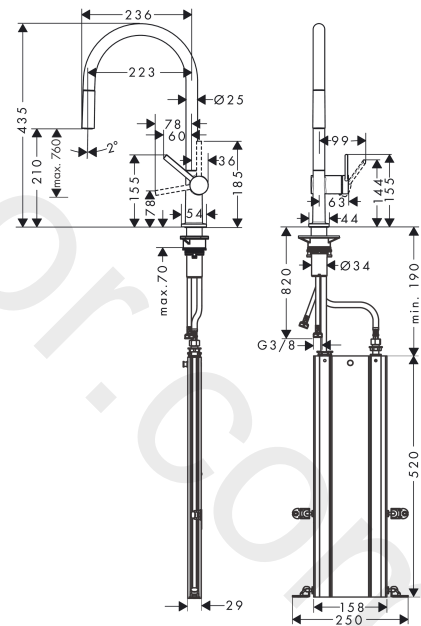

#### product features

- consists of: single lever kitchen mixer, hose box
- ComfortZone 210
- swivel range adjustable in 4 steps 60°, 110°, 150° or 360°
- normal spray
- connection dimension: DN15
- maximum flow rate at 3 bar: 7 l/min
- ceramic cartridge
- connection type: G 3/8 connections
- temperature limitation adjustable
- integrated non-return valve
- suitable for continuous flow water heaters
- sBox for quiet, smooth and protected hose guidance in the cabinet, under the countertop
- extension length up to 76 cm
- tap hole with  $\varnothing$  35 mm required

### Product image

### Scale drawing

**Talis M54**  
**Single lever kitchen mixer 210, pull-out spout, 1jet, sBox**  
 Finish: **Stainless Steel Finish** Article Number: **72803800**

**Flowchart**

**Talis M54**  
**Single lever kitchen mixer 210, pull-out spout, 1jet, sBox**  
 Finish: **Stainless Steel Finish** Article Number: **72803800**

## Talis M54

Single lever kitchen mixer 210, pull-out spout, 1jet, sBox

Finish: **Stainless Steel Finish** Article Number: **72803800**