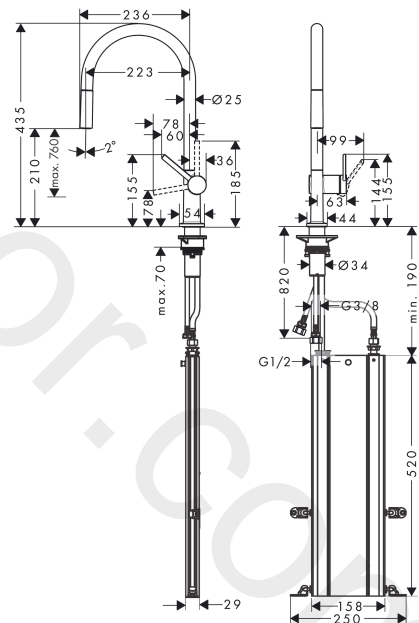

#### product features

- consists of: single lever kitchen mixer, hose box
- ComfortZone 210
- swivel range adjustable in 4 steps 60°, 110°, 150° or 360°
- laminar spray
- connection dimension: DN15
- maximum flow rate at 3 bar: 6,3 l/min
- ceramic cartridge
- connection type: G 1/2 connections
- temperature limitation adjustable
- integrated non-return valve
- suitable for continuous flow water heaters
- sBox for quiet, smooth and protected hose guidance in the cabinet, under the countertop
- extension length up to 76 cm

### Scale drawing

**Talis M54**

**Single lever kitchen mixer 210, pull-out spout, 1jet, sBox**

Finish: **Matt Black** Article Number: **72803677**

**Flowchart**

www.divapor.com

**Talis M54****Single lever kitchen mixer 210, pull-out spout, 1jet, sBox**Finish: **Matt Black** Article Number: **72803677****Spare part list**