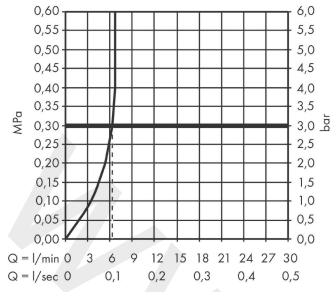

### Scale drawing

**Talis M54**

**Single lever kitchen mixer 210, pull-out spout, 1jet, sBox**

Finish: **Matt Black** Article Number: **72803677**

**Flowchart**

www.divapor.com

**Talis M54****Single lever kitchen mixer 210, pull-out spout, 1jet, sBox**Finish: **Matt Black** Article Number: **72803677****Spare part list**