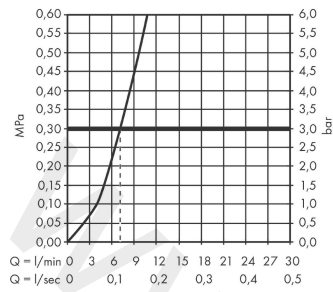

Talis M54
Single lever kitchen mixer 210, pull-out spout, 1jet, sBox
Finish: **Matt Black** Article Number: **72803670**

Flowchart

www.divapor.com