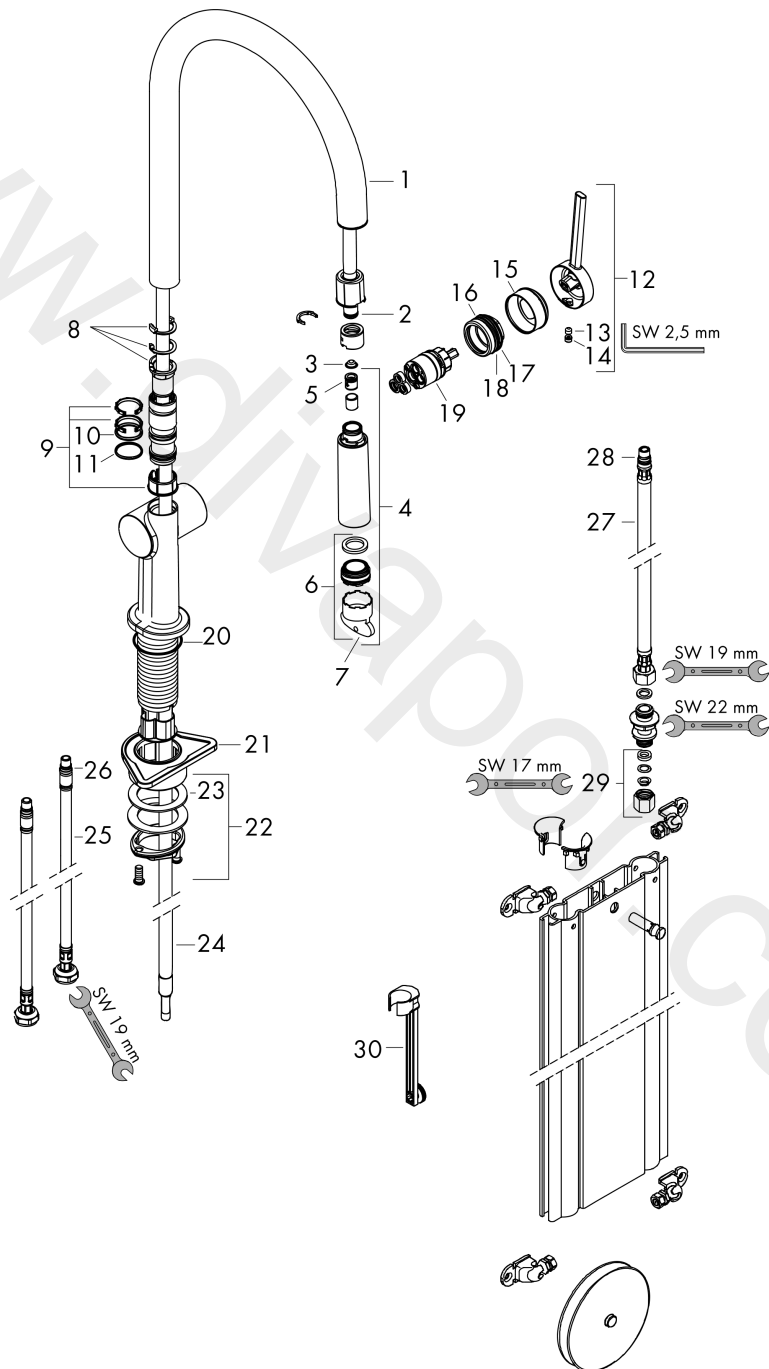

Exploded Drawing

Year of production: >04/20

Talis M54**Single lever kitchen mixer 210, pull-out spout, 1jet, sBox**Finish: **Matt Black** Article Number: **72803670****Spare part list**

Year of production: >04/20

Pos.	Description	Article Number	Price	PU
1	spout cpl.	93739670	£ 118,00	1
2	O-ring 8x2	98112000	£ 3,30	1
3	filter	98516000	£ 6,10	1
4	handspray	93747670	£ 96,00	1
5	non return valve DW 10	96456000	£ 9,00	1
6	aerator M24x1 (7 l/min)	95965000	£ 35,00	1
7	special tool	95158000	£ 6,10	1
8	set of locating rings (60° / 110° / 150°)	94911000	£ 16,10	1
9	set of lever collars	98365000	£ 9,00	1
10	O-ring 19x2	98426000	£ 3,30	1
11	O-ring 20x1,5	98197000	£ 3,30	1
12	handle	93736670	£ 64,00	1
13	hollow set screw M5x5	98446000	£ 3,30	1
14	screw cover	93735610	£ 9,00	1
15	flange	93737670	£ 64,00	1
16	nut	93738000	£ 51,00	1
17	O-ring 29x2	98391000	£ 3,30	1
18	O-ring 30x1,5	98433000	£ 3,30	1
19	cartridge, assy	93740000	£ 96,00	1
20	O-ring 36x3	98052000	£ 3,30	1
21	support	97523000	£ 6,10	1
22	fixing set (Ø 34)	95049000	£ 16,10	1
23	lever collar	97548000	£ 3,30	1
24	hose	93754000	£ 110,00	1
25	connection hose 900 mm M8x0,75 G3/8	93746000	£ 43,00	1
26	O-ring 6,6x1,6	93019000	£ 3,30	1
27	connection hose 450 mm M8x0,75 G3/8	97206000	£ 35,00	1
28	O-ring 7x1,5	98422000	£ 3,30	1
29	squeezing connection	96099000	£ 9,00	1
30	extension set	43333000	£ 30,00	1