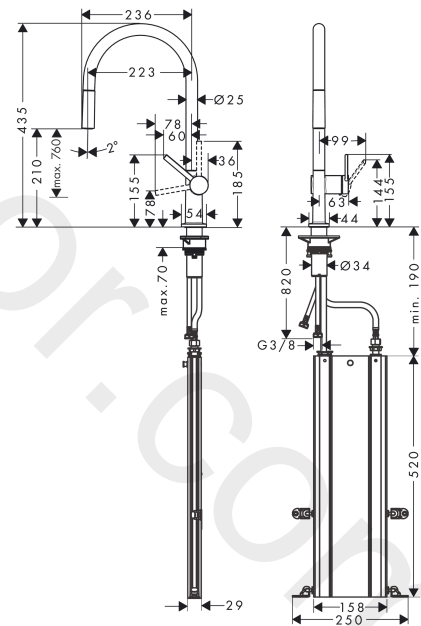

Scale drawing