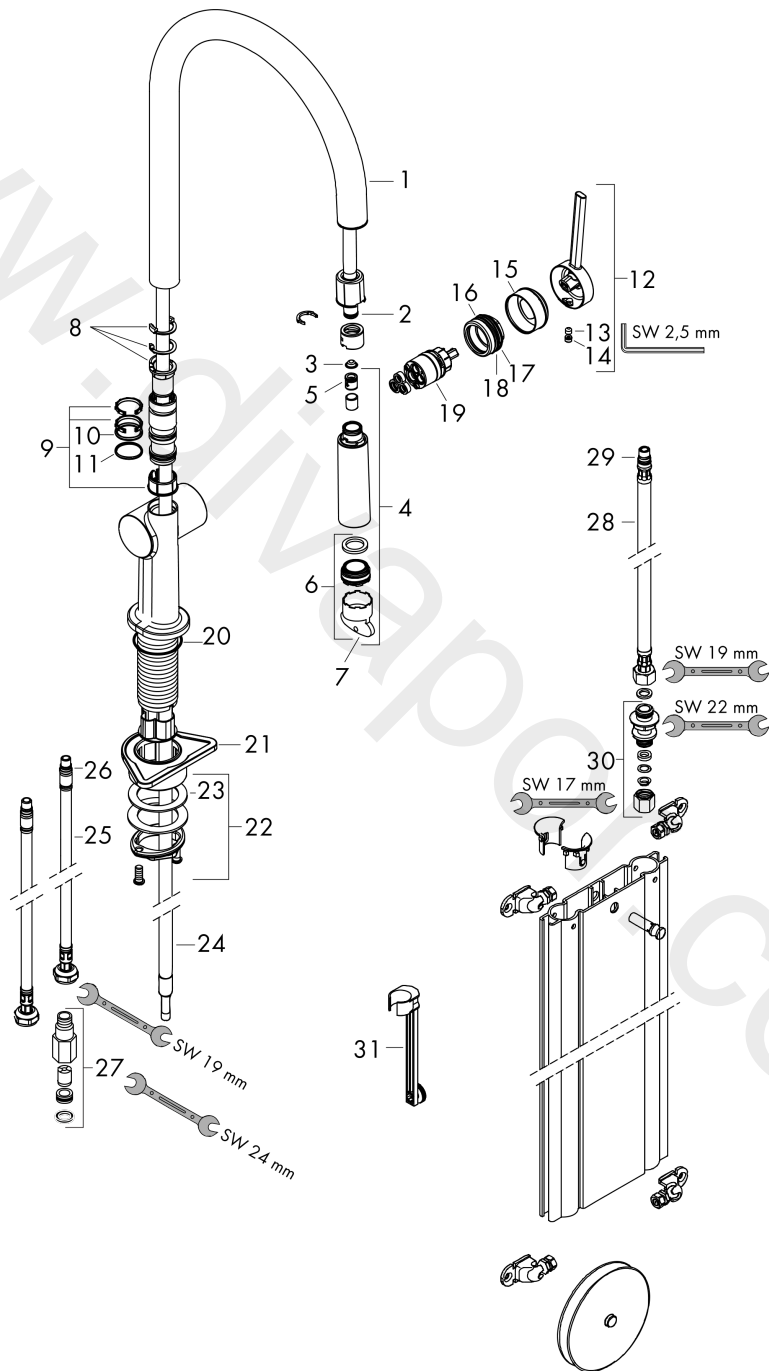

Talis M54
Single lever kitchen mixer 210, pull-out spout, 1jet, sBox
 Finish: **Chrome** Article Number: **72803007**

Flowchart

Talis M54
Single lever kitchen mixer 210, pull-out spout, 1jet, sBox
 Finish: **Chrome** Article Number: **72803007**

Exploded Drawing

Year of production: >04/20

Talis M54**Single lever kitchen mixer 210, pull-out spout, 1jet, sBox**Finish: **Chrome** Article Number: **72803007****Spare part list**

Year of production: >04/20

Pos.	Description	Article Number	Price	PU
1	spout cpl.	93739000	£ 79,00	1
2	O-ring 8x2	98112000	£ 3,30	1
3	filter	98516000	£ 6,10	1
4	handspray	93741000	£ 79,00	1
5	non return valve DW 10	96456000	£ 9,00	1
6	spray former	93833003	£ 25,00	1
7	service tool	95910000	£ 9,00	1
8	set of locating rings (60° / 110° / 150°)	94911000	£ 16,10	1
9	set of lever collars	98365000	£ 9,00	1
10	O-ring 19x2	98426000	£ 3,30	1
11	O-ring 20x1,5	98197000	£ 3,30	1
12	handle	93736000	£ 43,00	1
13	hollow set screw M5x5	98446000	£ 3,30	1
14	screw cover	93735610	£ 9,00	1
15	flange	93737000	£ 43,00	1
16	nut	93738000	£ 51,00	1
17	O-ring 29x2	98391000	£ 3,30	1
18	O-ring 30x1,5	98433000	£ 3,30	1
19	cartridge, assy	93740000	£ 96,00	1
20	O-ring 36x3	98052000	£ 3,30	1
21	support	97523000	£ 6,10	1
22	fixing set (Ø 34)	95049000	£ 16,10	1
23	lever collar	97548000	£ 3,30	1
24	hose	93754000	£ 110,00	1
25	connection hose 900 mm M8x0,75 G3/8	93746000	£ 43,00	1
26	O-ring 6,6x1,6	93019000	£ 3,30	1
27	set of adapters	93395000	£ 25,00	1
28	connection hose 450 mm M8x0,75 G3/8	97206000	£ 35,00	1
29	O-ring 7x1,5	98422000	£ 3,30	1
30	squeezing connection	96099000	£ 9,00	1
31	extension set	43333000	£ 30,00	1
32	-	93747007	£ 64,00	1