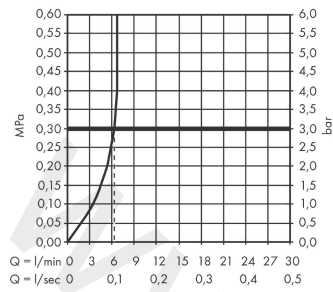

Talis M54
Single lever kitchen mixer 210, pull-out spout, 1jet, sBox
 Finish: **Chrome** Article Number: **72803007**

Flowchart

Talis M54
Single lever kitchen mixer 210, pull-out spout, 1jet, sBox
 Finish: **Chrome** Article Number: **72803007**

Exploded Drawing

Year of production: >04/20

Talis M54**Single lever kitchen mixer 210, pull-out spout, 1jet, sBox**Finish: **Chrome** Article Number: **72803007****Spare part list**

Year of production: >04/20