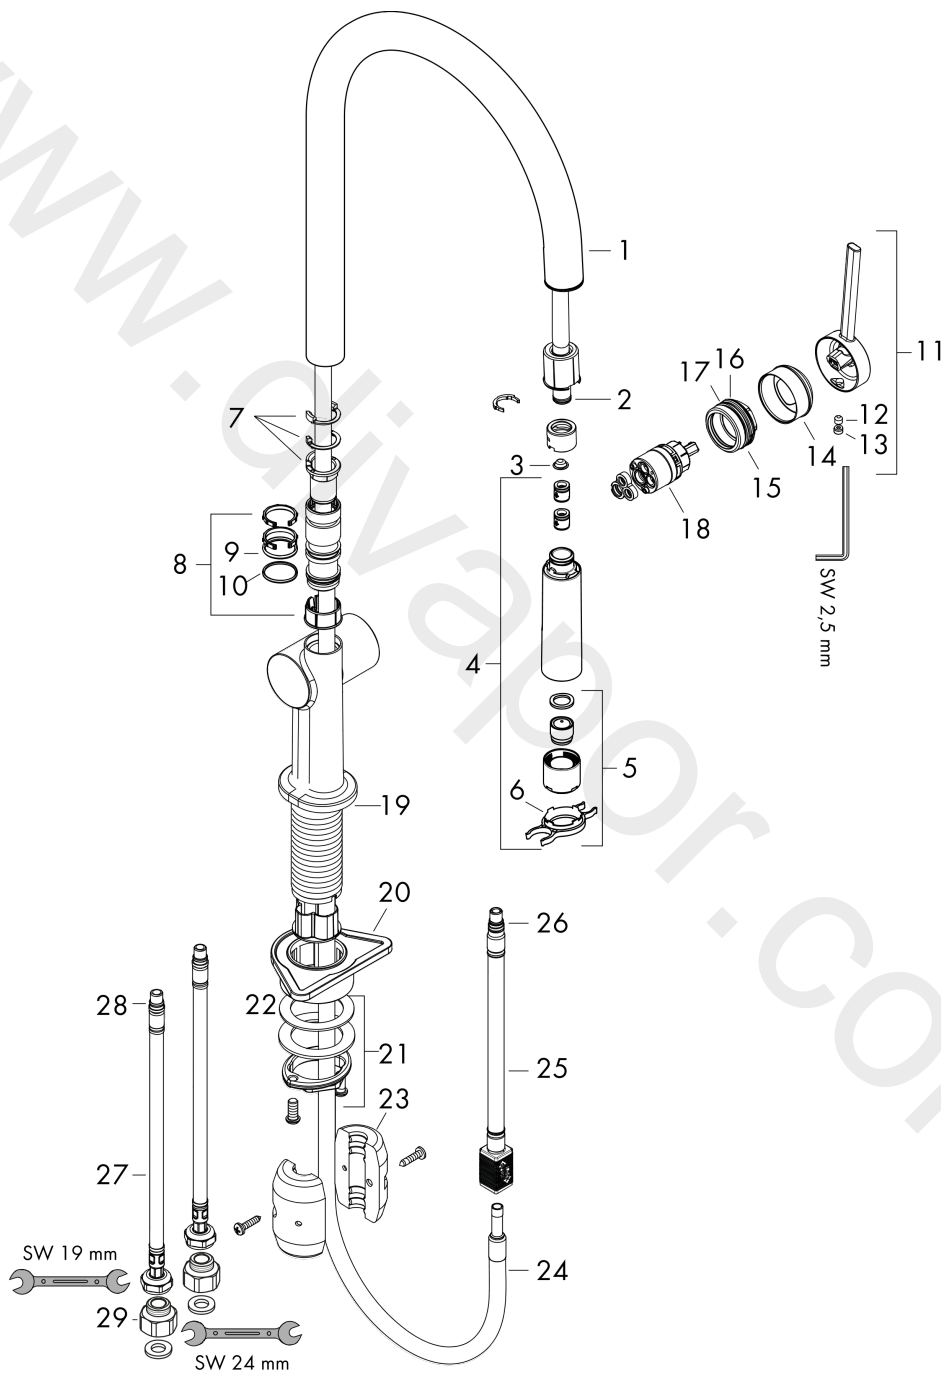

Talis M54

Single lever kitchen mixer 210, pull-out spout, 1jet

Finish: **Chrome** Article Number: **72802003**

Description

product features

- ComfortZone 210
- swivel range adjustable in 4 steps 60°, 110°, 150° or 360°
- laminar spray
- quick connect hose
- connection dimension: DN15
- maximum flow rate at 3 bar: 6 l/min
- ceramic cartridge
- connection type: G 3/8 connections
- temperature limitation adjustable
- integrated non-return valve
- suitable for continuous flow water heaters
- extension length up to 50 cm
- tap hole with Ø 35 mm required

Flowchart

Talis M54
Single lever kitchen mixer 210, pull-out spout, 1jet
 Finish: **Chrome** Article Number: **72802003**

Exploded Drawing

Year of production: >04/20

Talis M54**Single lever kitchen mixer 210, pull-out spout, 1jet**Finish: **Chrome** Article Number: **72802003****Spare part list**

Year of production: >04/20

Pos.	Description	Article Number	Price	PU
1	spout cpl.	93739000	£ 79,00	1
2	O-ring 8x2	98112000	£ 3,30	1
3	filter	98516000	£ 6,10	1
4	handspray	93747003	£ 173,00	1
5	spray former	93833003	£ 25,00	1
6	special tool	95158000	£ 6,10	1
7	set of locating rings (60° / 110° / 150°)	94911000	£ 16,10	1
8	set of lever collars	98365000	£ 9,00	1
9	O-ring 19x2	98426000	£ 3,30	1
10	O-ring 20x1,5	98197000	£ 3,30	1
11	handle	93736000	£ 43,00	1
12	hollow set screw M5x5	98446000	£ 3,30	1
13	screw cover	93735610	£ 9,00	1
14	flange	93737000	£ 43,00	1
15	nut	93738000	£ 51,00	1
16	O-ring 30x1,5	98433000	£ 3,30	1
17	O-ring 29x2	98391000	£ 3,30	1
18	cartridge, assy	93740000	£ 96,00	1
19	O-ring 36x3	98052000	£ 3,30	1
20	support	97523000	£ 6,10	1
21	fixing set (Ø 34)	95049000	£ 16,10	1
22	lever collar	97548000	£ 3,30	1
23	weight	92500000	£ 43,00	1
24	hose	93745000	£ 79,00	1
25	hose	93744000	£ 51,00	1
26	O-ring 7x1,5	98422000	£ 3,30	1
27	connection hose 900 mm M8x0,75 G3/8	93746000	£ 43,00	1
28	O-ring 6,6x1,6	93019000	£ 3,30	1
29	set of adapters	93395000	£ 25,00	1