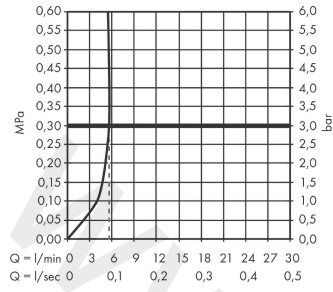

Talis M54

Single lever kitchen mixer 210, pull-out spout, 1jet

Finish: **Chrome** Article Number: **72802003**

Description

product features

- ComfortZone 210
- swivel range adjustable in 4 steps 60°, 110°, 150° or 360°
- laminar spray
- quick connect hose
- connection dimension: DN15
- maximum flow rate at 3 bar: 6 l/min
- ceramic cartridge
- connection type: G 3/8 connections
- temperature limitation adjustable
- integrated non-return valve
- suitable for continuous flow water heaters
- extension length up to 50 cm
- tap hole with Ø 35 mm required

Technology

Design awards

reddot winner 2020

Product image

Scale drawing

Talis M54

Single lever kitchen mixer 210, pull-out spout, 1jet

Finish: **Chrome** Article Number: **72802003**

Flowchart

Talis M54
Single lever kitchen mixer 210, pull-out spout, 1jet
 Finish: **Chrome** Article Number: **72802003**

Exploded Drawing

Year of production: >04/20

Talis M54**Single lever kitchen mixer 210, pull-out spout, 1jet**Finish: **Chrome** Article Number: **72802003****Spare part list**