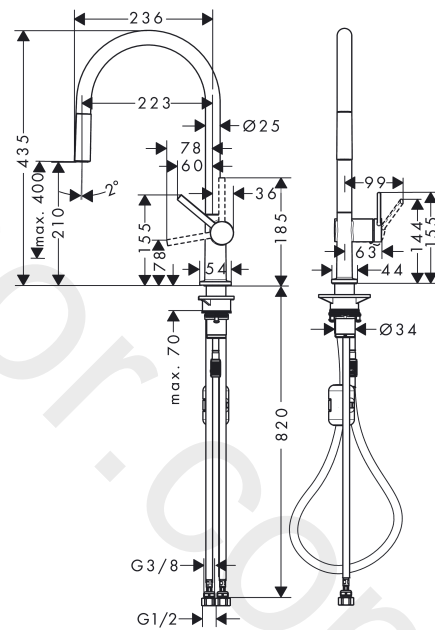

Scale drawing