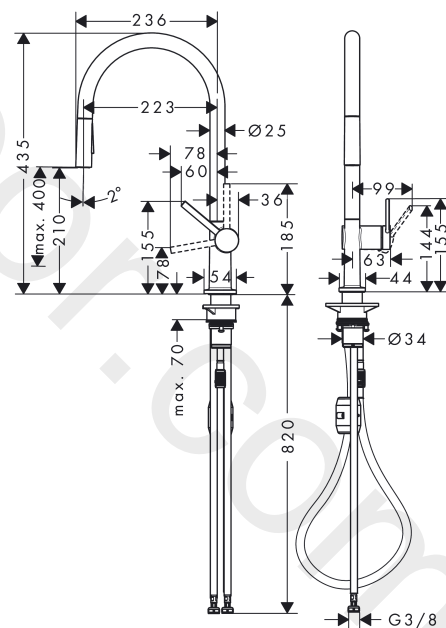

Scale drawing

Talis M54
Single lever kitchen mixer 210, pull-out spray, 2jet
 Finish: **Chrome** Article Number: **72800000**

Flowchart

Talis M54
Single lever kitchen mixer 210, pull-out spray, 2jet
 Finish: **Chrome** Article Number: **72800000**

Exploded Drawing

Year of production: >12/19

Talis M54

Single lever kitchen mixer 210, pull-out spray, 2jet

Finish: **Chrome** Article Number: **72800000**

Spare part list

Year of production: >12/19

Pos.	Description	Article Number	Price	PU
1	spout cpl.	93739000	£ 79,00	1
2	O-ring 8x2	98112000	£ 3,30	1
3	handspray	93741000	£ 79,00	1
4	filter	98516000	£ 6,10	1
5	non return valve DW 10	96456000	£ 9,00	1
6	spray former	93342000	£ 51,00	1
7	service tool	95910000	£ 9,00	1
8	set of locating rings (60° / 110° / 150°)	94911000	£ 16,10	1
9	set of lever collars	98365000	£ 9,00	1
10	O-ring 19x2	98426000	£ 3,30	1
11	O-ring 20x1,5	98197000	£ 3,30	1
12	handle	93736000	£ 43,00	1
13	hollow set screw M5x5	98446000	£ 3,30	1
14	screw cover	93735610	£ 9,00	1
15	flange	93737000	£ 43,00	1
16	nut	93738000	£ 51,00	1
17	O-ring 30x1,5	98433000	£ 3,30	1
18	O-ring 29x2	98391000	£ 3,30	1
19	O-ring 25x1,5	98146000	£ 3,30	1
20	cartridge, assy	93740000	£ 96,00	1
21	O-ring 36x3	98052000	£ 3,30	1
22	support	97523000	£ 6,10	1
23	fixing set (Ø 34)	95049000	£ 16,10	1
24	lever collar	97548000	£ 3,30	1
25	weight	92500000	£ 43,00	1
26	hose	93745000	£ 79,00	1
27	hose	93744000	£ 51,00	1
28	O-ring 7x1,5	98422000	£ 3,30	1
29	connection hose 900 mm M8x0,75 G3/8	93746000	£ 43,00	1
30	O-ring 6,6x1,6	93019000	£ 3,30	1
a	set of adapters	93395000	£ 25,00	1