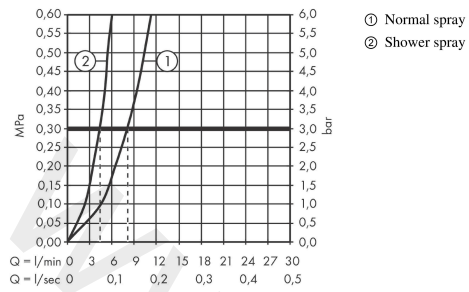

Talis M54
Single lever kitchen mixer 210, pull-out spray, 2jet
Finish: **Chrome** Article Number: **72800000**

Flowchart