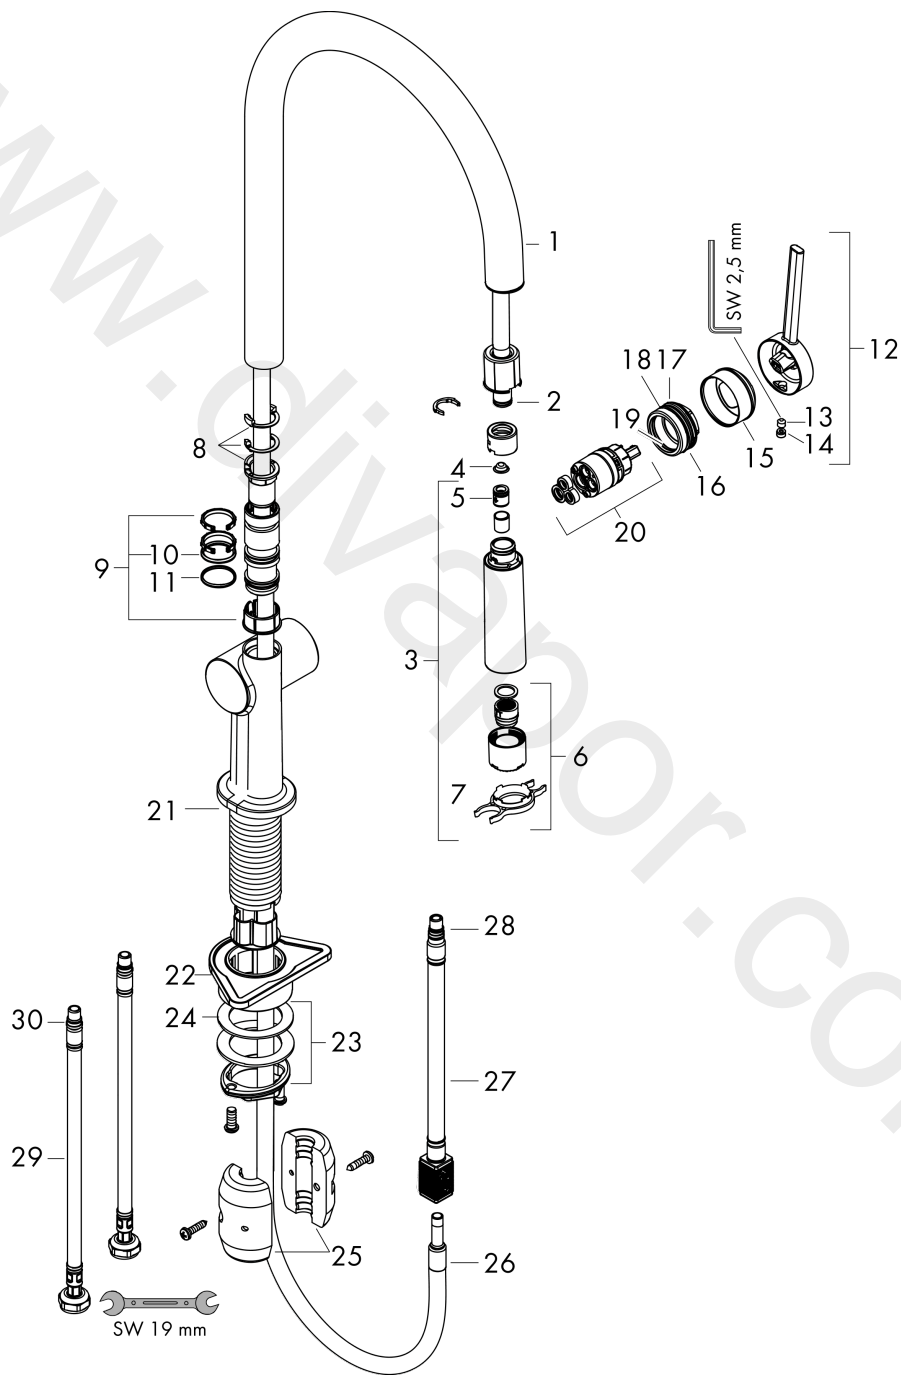

Scale drawing

Talis M54
Single lever kitchen mixer 210, pull-out spray, 2jet
 Finish: **Chrome** Article Number: **72800000**

Flowchart

Talis M54
Single lever kitchen mixer 210, pull-out spray, 2jet
 Finish: **Chrome** Article Number: **72800000**

Exploded Drawing

Year of production: >12/19

Talis M54

Single lever kitchen mixer 210, pull-out spray, 2jet

Finish: **Chrome** Article Number: **72800000**

Spare part list

Year of production: >12/19

Pos.	Description	Article Number	Price	PU
1	spout cpl.	93739000	£ 79,00	1
2	O-ring 8x2	98112000	£ 3,30	1
3	handspray	93741000	£ 79,00	1
4	filter	98516000	£ 6,10	1
5	non return valve DW 10	96456000	£ 9,00	1
6	spray former	93342000	£ 51,00	1
7	service tool	95910000	£ 9,00	1
8	set of locating rings (60° / 110° / 150°)	94911000	£ 16,10	1
9	set of lever collars	98365000	£ 9,00	1
10	O-ring 19x2	98426000	£ 3,30	1
11	O-ring 20x1,5	98197000	£ 3,30	1
12	handle	93736000	£ 43,00	1
13	hollow set screw M5x5	98446000	£ 3,30	1
14	screw cover	93735610	£ 9,00	1
15	flange	93737000	£ 43,00	1
16	nut	93738000	£ 51,00	1
17	O-ring 30x1,5	98433000	£ 3,30	1
18	O-ring 29x2	98391000	£ 3,30	1
19	O-ring 25x1,5	98146000	£ 3,30	1
20	cartridge, assy	93740000	£ 96,00	1
21	O-ring 36x3	98052000	£ 3,30	1
22	support	97523000	£ 6,10	1
23	fixing set (Ø 34)	95049000	£ 16,10	1
24	lever collar	97548000	£ 3,30	1
25	weight	92500000	£ 43,00	1
26	hose	93745000	£ 79,00	1
27	hose	93744000	£ 51,00	1
28	O-ring 7x1,5	98422000	£ 3,30	1
29	connection hose 900 mm M8x0,75 G3/8	93746000	£ 43,00	1
30	O-ring 6,6x1,6	93019000	£ 3,30	1
a	set of adapters	93395000	£ 25,00	1