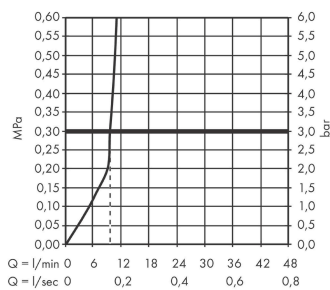

Rebris E
Single lever shower mixer for concealed installation
 Finish: **Matt Black** Article Number: **72668677**

Description

product features

- 1 function
- ceramic cartridge
- temperature limitation adjustable
- connection dimension: G ½
- min. operating pressure: 1 bar
- max. operating pressure: 10 bar
- connection type: basic set

Design awards

reddot winner 2022

Product image

Scale drawing

Flowchart

Rebris E
Single lever shower mixer for concealed installation
 Finish: **Matt Black** Article Number: **72668677**

Exploded Drawing

Year of production: >04/22

Rebris E
Single lever shower mixer for concealed installation
Finish: **Matt Black** Article Number: **72668677**

Spare part list

Year of production: >04/22

Pos.	Description	Article Number	Price	PU
1	handle	94655670	£ 76,00	1
2	screw cover	96338610	£ 4,80	1
3	escutcheon	93724670	-	1
4	O-ring 44x2,5	98162000	£ 3,30	1
5	sleeve	94291670	-	1
a	-	71651187	-	1