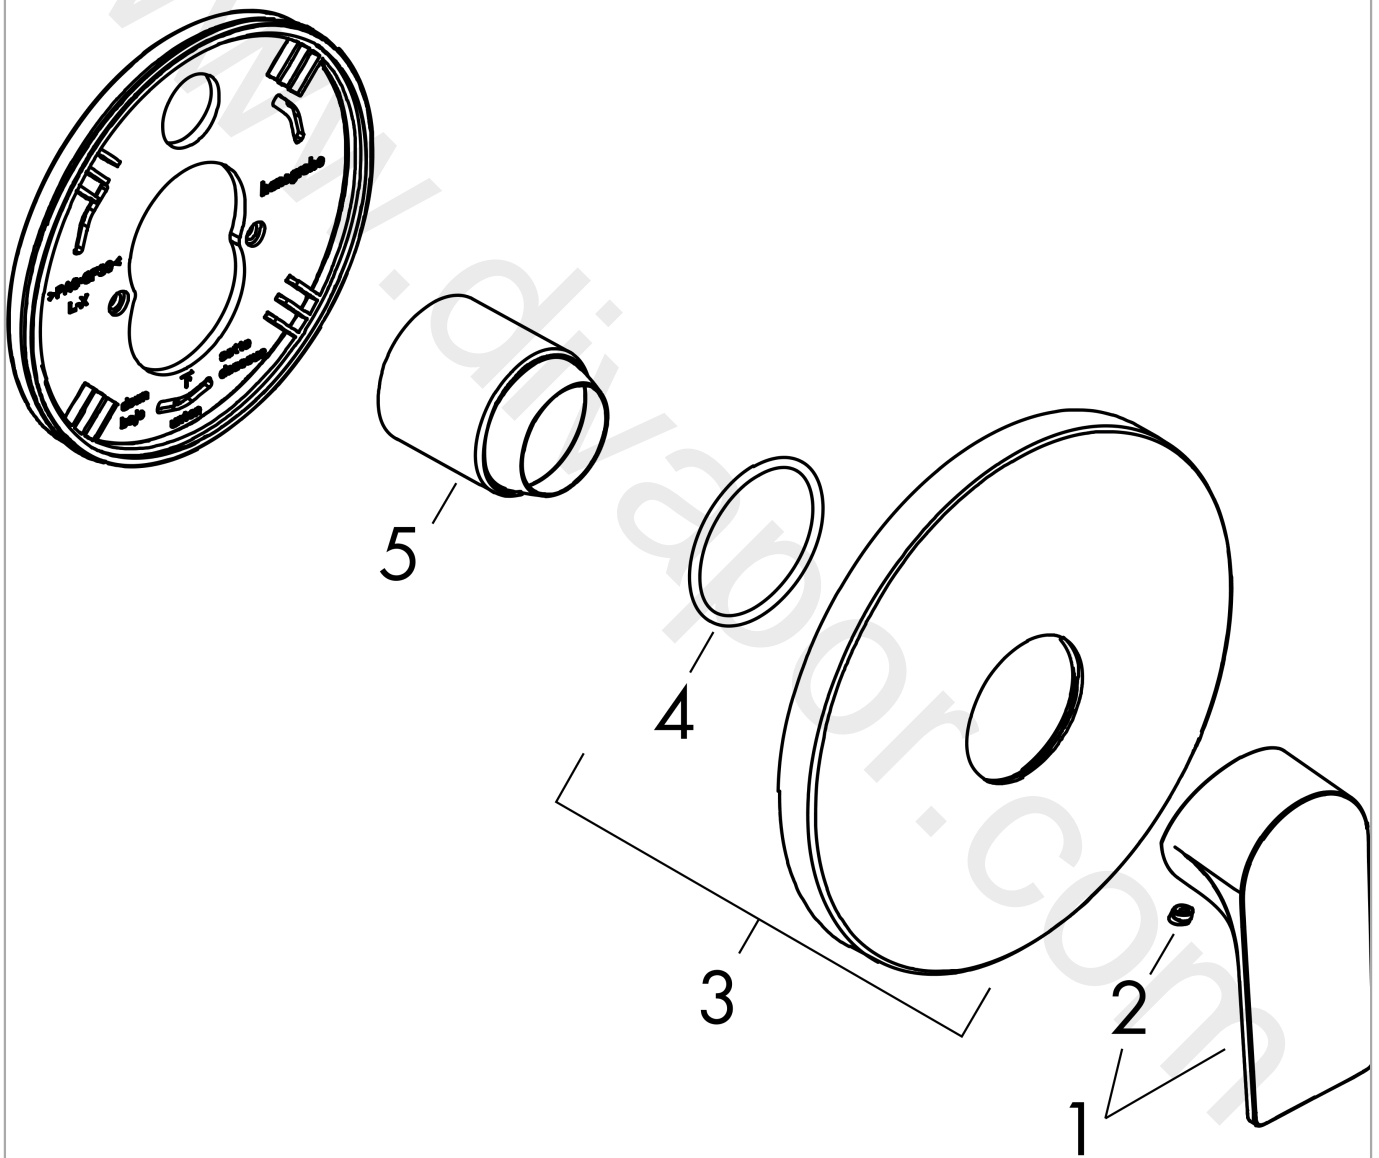

Rebris E
Single lever shower mixer for concealed installation
 Finish: **Matt Black** Article Number: **72668677**

Description

product features

- 1 function
- ceramic cartridge
- temperature limitation adjustable
- connection dimension: G ½
- min. operating pressure: 1 bar
- max. operating pressure: 10 bar
- connection type: basic set

Design awards

reddot winner 2022

Product image

Scale drawing

Flowchart

Rebris E
Single lever shower mixer for concealed installation
 Finish: **Matt Black** Article Number: **72668677**

Exploded Drawing

Year of production: >04/22

Rebris E
Single lever shower mixer for concealed installation
Finish: **Matt Black** Article Number: **72668677**

Spare part list

Year of production: >04/22

Pos.	Description	Article Number	Price	PU
1	handle	94655670	£ 76,00	1
2	screw cover	96338610	£ 4,80	1
3	escutcheon	93724670	-	1
4	O-ring 44x2,5	98162000	£ 3,30	1
5	sleeve	94291670	-	1
a	-	71651187	-	1