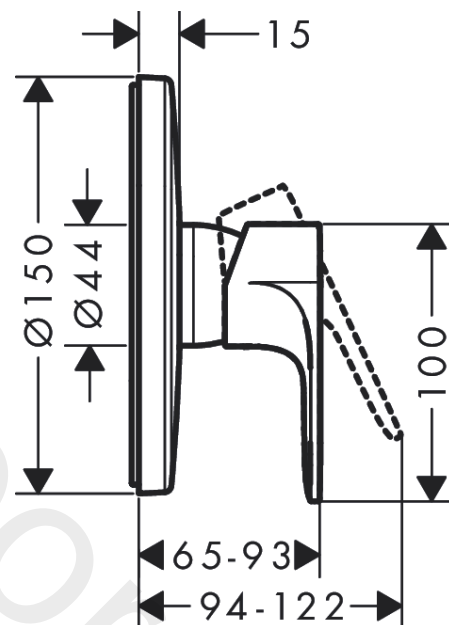

Rebris E
Single lever shower mixer for concealed installation
 Finish: **Matt Black** Article Number: **72668677**

Description

product features

- 1 function
- ceramic cartridge
- temperature limitation adjustable
- connection dimension: G ½
- min. operating pressure: 1 bar
- max. operating pressure: 10 bar
- connection type: basic set

Design awards

reddot winner 2022

Product image

Scale drawing

Flowchart

Rebris E
Single lever shower mixer for concealed installation
 Finish: **Matt Black** Article Number: **72668677**

Exploded Drawing

Year of production: >04/22

Rebris E
Single lever shower mixer for concealed installation
Finish: **Matt Black** Article Number: **72668677**

Spare part list

Year of production: >04/22

Pos.	Description	Article Number	Price	PU
1	handle	94655670	£ 76,00	1
2	screw cover	96338610	£ 4,80	1
3	escutcheon	93724670	-	1
4	O-ring 44x2,5	98162000	£ 3,30	1
5	sleeve	94291670	-	1
a	-	71651187	-	1