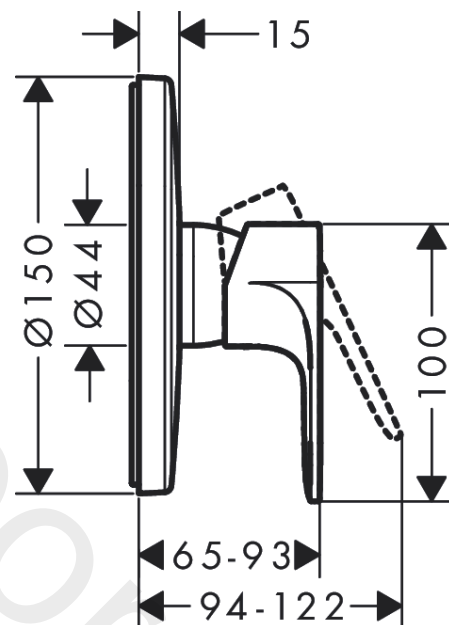

Rebris E
Single lever shower mixer for concealed installation for iBox universal
 Finish: **Matt Black** Article Number: **72668673**

Description

product features

- 1 function
- ceramic cartridge
- temperature limitation adjustable
- min. operating pressure: 1 bar
- max. operating pressure: 10 bar
- connection type: basic set

Design awards

reddot winner 2022

Product image

Scale drawing

Flowchart

Rebris E
Single lever shower mixer for concealed installation for iBox universal
 Finish: **Matt Black** Article Number: **72668673**

Exploded Drawing