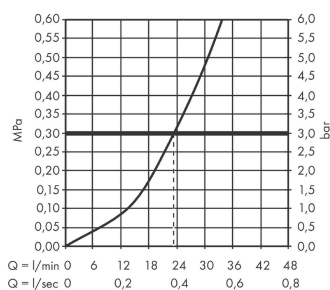

Rebris E
Single lever shower mixer for concealed installation for iBox universal
 Finish: **Matt Black** Article Number: **72668673**

Description

product features

- 1 function
- ceramic cartridge
- temperature limitation adjustable
- min. operating pressure: 1 bar
- max. operating pressure: 10 bar
- connection type: basic set

Design awards

reddot winner 2022

Product image

Scale drawing

Flowchart

Rebris E
Single lever shower mixer for concealed installation for iBox universal
 Finish: **Matt Black** Article Number: **72668673**

Exploded Drawing