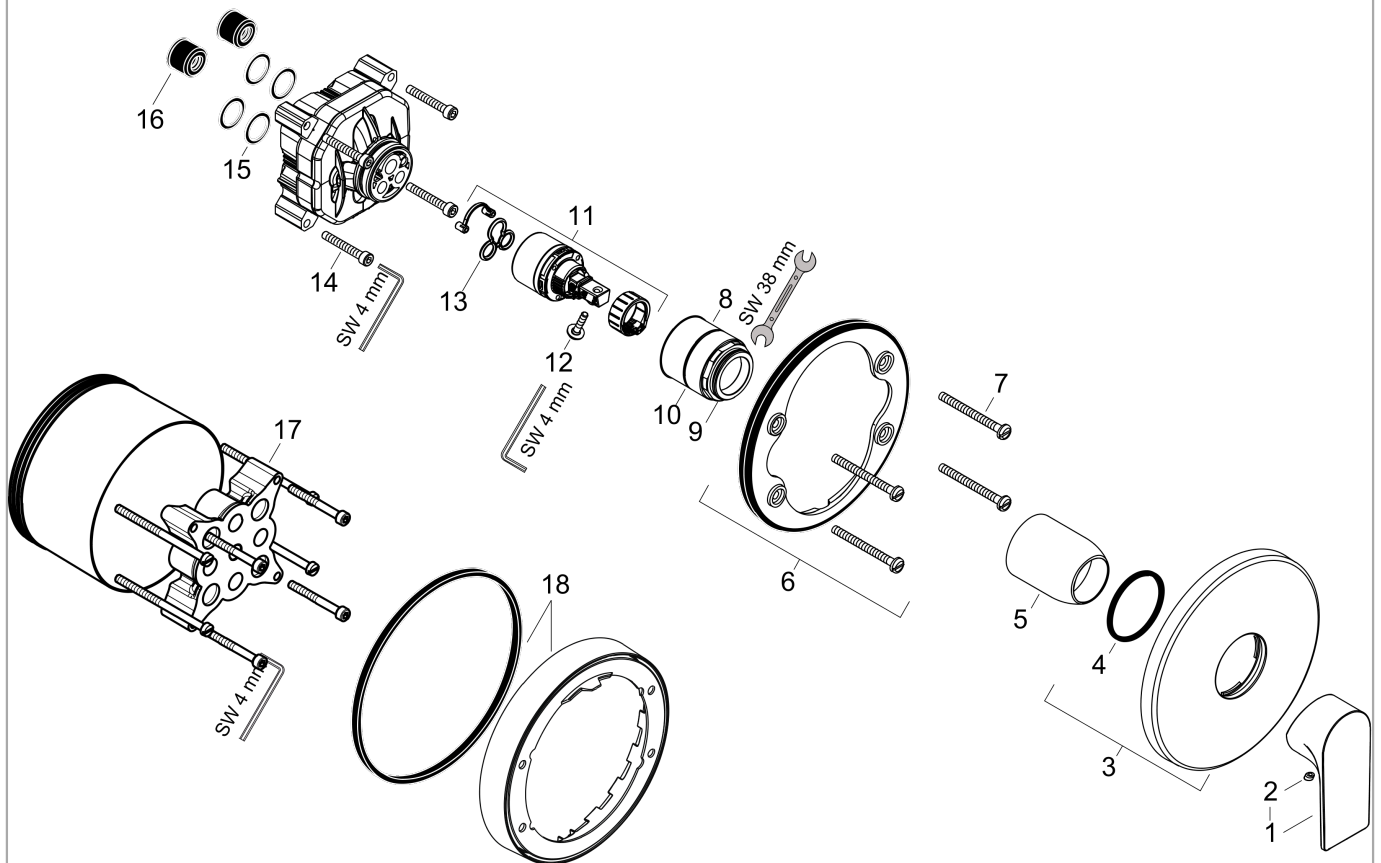

Rebris E

Single lever shower mixer for concealed installation for iBox universal

Finish: **Matt Black** Article Number: **72668670**

Description

product features

- 1 function
- maximum flow rate at 3 bar: 23,4 l/min
- ceramic cartridge
- temperature limitation adjustable
- min. operating pressure: 1 bar
- max. operating pressure: 10 bar
- connection type: basic set
- WRAS 2306306
- WRAS 2306306 - Approval letter 2306306

Article Details

Price excl. VAT

156,30 £

Design awards

reddot winner 2022

Product image

Scale drawing

Flowchart

Rebris E
Single lever shower mixer for concealed installation for iBox universal
 Finish: **Matt Black** Article Number: **72668670**

Exploded Drawing

Year of production: >06/22

Rebris E**Single lever shower mixer for concealed installation for iBox universal**Finish: **Matt Black** Article Number: **72668670****Spare part list**

Year of production: >06/22

Pos.	Description	Article Number	Price	PU
1	handle	94655670	£ 76,00	1
2	screw cover	96338610	£ 4,80	1
3	escutcheon Ø 150 mm	98792670	£ 96,00	1
4	O-ring 43x3	98418000	£ 3,30	1
5	sleeve	98790670	£ 51,00	1
6	holder for escutcheon	98793000	£ 43,00	1
7	set of fixing screws	96454000	£ 9,00	1
8	nut	98796000	£ 43,00	1
9	O-ring 30x1,5	98433000	£ 3,30	1
10	O-ring 39x1,5	98400000	£ 3,30	1
11	cartridge, assy	92730000	£ 35,00	1
12	locking screw for handle	95140000	£ 6,10	1
13	seal	95008000	£ 9,00	1
14	hexagon socket screw M5x35	95209000	-	1
15	O-ring 16x2	98133000	-	1
16	noise reduction	94073000	£ 25,00	1
17	extension 25 mm	13595000	-	1
18	extension 22 mm (Ø 150 mm)	13597670	£ 100,80	1
a	concealed item	01800180	£ 163,00	1