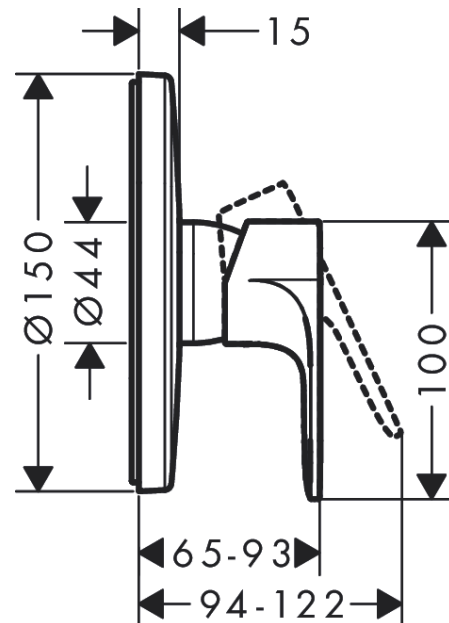

Rebris E

Single lever shower mixer for concealed installation for iBox universal

Finish: **Matt Black** Article Number: **72668670**

Description

product features

- 1 function
- maximum flow rate at 3 bar: 23,4 l/min
- ceramic cartridge
- temperature limitation adjustable
- min. operating pressure: 1 bar
- max. operating pressure: 10 bar
- connection type: basic set
- WRAS 2306306
- WRAS 2306306 - Approval letter 2306306

Article Details

Price excl. VAT

156,30 £

Design awards

reddot winner 2022

Product image

Scale drawing

Flowchart

Rebris E
Single lever shower mixer for concealed installation for iBox universal
 Finish: **Matt Black** Article Number: **72668670**

Exploded Drawing

Year of production: >06/22

Rebris E**Single lever shower mixer for concealed installation for iBox universal**Finish: **Matt Black** Article Number: **72668670****Spare part list**

Year of production: >06/22

Pos.	Description	Article Number	Price	PU
1	handle	94655670	£ 76,00	1
2	screw cover	96338610	£ 4,80	1
3	escutcheon Ø 150 mm	98792670	£ 96,00	1
4	O-ring 43x3	98418000	£ 3,30	1
5	sleeve	98790670	£ 51,00	1
6	holder for escutcheon	98793000	£ 43,00	1
7	set of fixing screws	96454000	£ 9,00	1
8	nut	98796000	£ 43,00	1
9	O-ring 30x1,5	98433000	£ 3,30	1
10	O-ring 39x1,5	98400000	£ 3,30	1
11	cartridge, assy	92730000	£ 35,00	1
12	locking screw for handle	95140000	£ 6,10	1
13	seal	95008000	£ 9,00	1
14	hexagon socket screw M5x35	95209000	-	1
15	O-ring 16x2	98133000	-	1
16	noise reduction	94073000	£ 25,00	1
17	extension 25 mm	13595000	-	1
18	extension 22 mm (Ø 150 mm)	13597670	£ 100,80	1
a	concealed item	01800180	£ 163,00	1