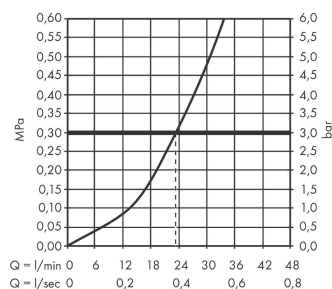

Rebris E

Single lever shower mixer for concealed installation for iBox universal

Finish: **Matt Black** Article Number: **72668670**

Description

product features

- 1 function
- maximum flow rate at 3 bar: 23,4 l/min
- ceramic cartridge
- temperature limitation adjustable
- min. operating pressure: 1 bar
- max. operating pressure: 10 bar
- connection type: basic set
- WRAS 2306306
- WRAS 2306306 - Approval letter 2306306

Article Details

Price excl. VAT

156,30 £

Design awards

reddot winner 2022

Product image

Scale drawing

Flowchart