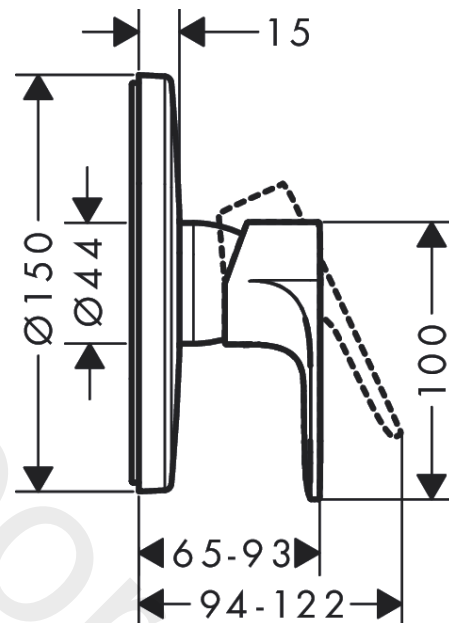

Rebris E
Single lever shower mixer for concealed installation
 Finish: **Chrome** Article Number: **72668007**

Description

product features

- 1 function
- ceramic cartridge
- temperature limitation adjustable
- connection dimension: G ½
- min. operating pressure: 1 bar
- max. operating pressure: 10 bar
- connection type: basic set

Design awards

reddot winner 2022

Product image

Scale drawing

Flowchart

Rebris E
Single lever shower mixer for concealed installation
 Finish: **Chrome** Article Number: **72668007**

Exploded Drawing

Year of production: >04/22