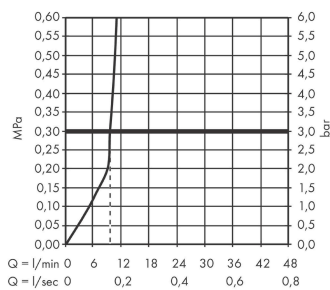

Rebris E
Single lever shower mixer for concealed installation
 Finish: **Chrome** Article Number: **72668007**

Description

product features

- 1 function
- ceramic cartridge
- temperature limitation adjustable
- connection dimension: G ½
- min. operating pressure: 1 bar
- max. operating pressure: 10 bar
- connection type: basic set

Design awards

reddot winner 2022

Product image

Scale drawing

Flowchart

Rebris E
Single lever shower mixer for concealed installation
 Finish: **Chrome** Article Number: **72668007**

Exploded Drawing

Year of production: >04/22