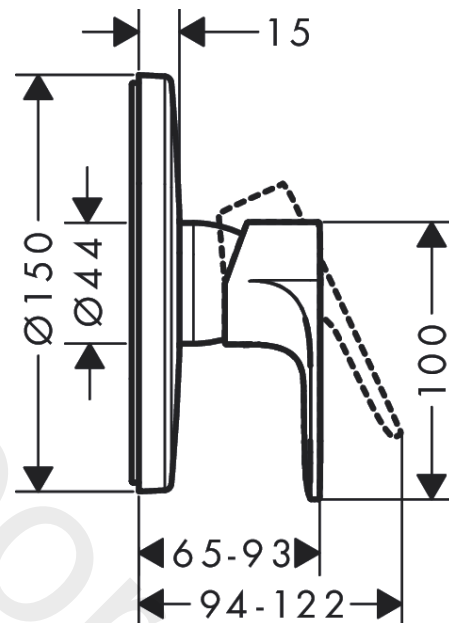

Rebris E
Single lever shower mixer for concealed installation for iBox universal
 Finish: **Chrome** Article Number: **72668003**

Description

product features

- 1 function
- ceramic cartridge
- temperature limitation adjustable
- min. operating pressure: 1 bar
- max. operating pressure: 10 bar
- connection type: basic set

Design awards

reddot winner 2022

Product image

Scale drawing

Flowchart

Rebris E
Single lever shower mixer for concealed installation for iBox universal
 Finish: **Chrome** Article Number: **72668003**

Exploded Drawing