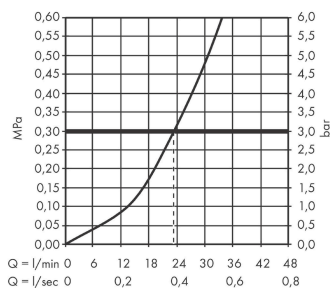

Rebris E
Single lever shower mixer for concealed installation for iBox universal
 Finish: **Chrome** Article Number: **72668003**

Description

product features

- 1 function
- ceramic cartridge
- temperature limitation adjustable
- min. operating pressure: 1 bar
- max. operating pressure: 10 bar
- connection type: basic set

Design awards

reddot winner 2022

Product image

Scale drawing

Flowchart

Rebris E
Single lever shower mixer for concealed installation for iBox universal
 Finish: **Chrome** Article Number: **72668003**

Exploded Drawing