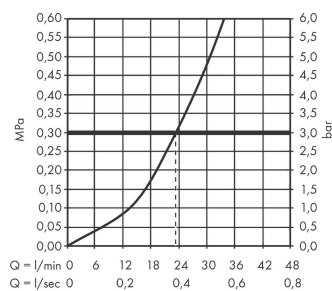

Rebris E

Single lever shower mixer for concealed installation for iBox universal

Finish: **Chrome** Article Number: **72668000**

Description

product features

- 1 function
- maximum flow rate at 3 bar: 23,4 l/min
- ceramic cartridge
- temperature limitation adjustable
- min. operating pressure: 1 bar
- max. operating pressure: 10 bar
- connection type: basic set
- WRAS 2306306
- WRAS 2306306 - Approval letter 2306306

Article Details

Price excl. VAT

111,67 £

Design awards

reddot winner 2022

Product image

Scale drawing

Flowchart