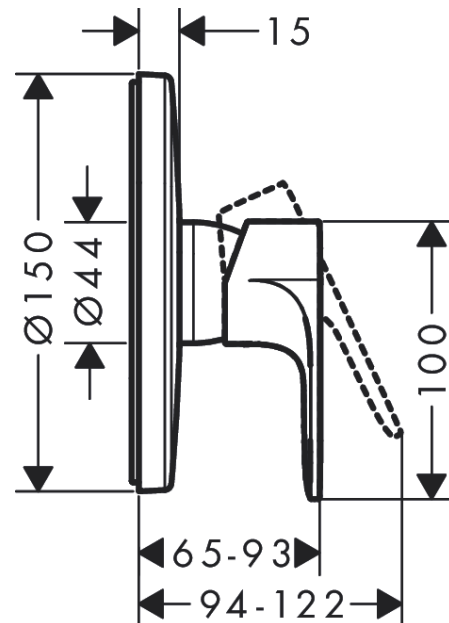

Rebris E

Single lever shower mixer for concealed installation for iBox universal

Finish: **Chrome** Article Number: **72668000**

Description

product features

- 1 function
- maximum flow rate at 3 bar: 23,4 l/min
- ceramic cartridge
- temperature limitation adjustable
- min. operating pressure: 1 bar
- max. operating pressure: 10 bar
- connection type: basic set
- WRAS 2306306
- WRAS 2306306 - Approval letter 2306306

Article Details

Price excl. VAT

111,67 £

Design awards

reddot winner 2022

Product image

Scale drawing

Flowchart

Rebris E
Single lever shower mixer for concealed installation for iBox universal
 Finish: **Chrome** Article Number: **72668000**

Exploded Drawing

Year of production: >06/22

Rebris E**Single lever shower mixer for concealed installation for iBox universal**Finish: **Chrome** Article Number: **72668000****Spare part list**

Year of production: >06/22

Pos.	Description	Article Number	Price	PU
1	handle	94655000	£ 51,00	1
2	screw cover	96338000	£ 3,30	1
3	escutcheon Ø 150 mm	98792000	£ 64,00	1
4	O-ring 43x3	98418000	£ 3,30	1
5	sleeve	98790000	£ 35,00	1
6	holder for escutcheon	98793000	£ 43,00	1
7	set of fixing screws	96454000	£ 9,00	1
8	nut	98796000	£ 43,00	1
9	O-ring 30x1,5	98433000	£ 3,30	1
10	O-ring 39x1,5	98400000	£ 3,30	1
11	cartridge, assy	92730000	£ 35,00	1
12	locking screw for handle	95140000	£ 6,10	1
13	seal	95008000	£ 9,00	1
14	hexagon socket screw M5x35	95209000	£ 3,30	1
15	O-ring 16x2	98133000	£ 3,30	1
16	noise reduction	94073000	£ 25,00	1
17	extension 25 mm	13595000	£ 75,00	1
18	extension 22 mm (Ø 150 mm)	13597000	£ 72,00	1
a	concealed item	01800180	£ 163,00	1