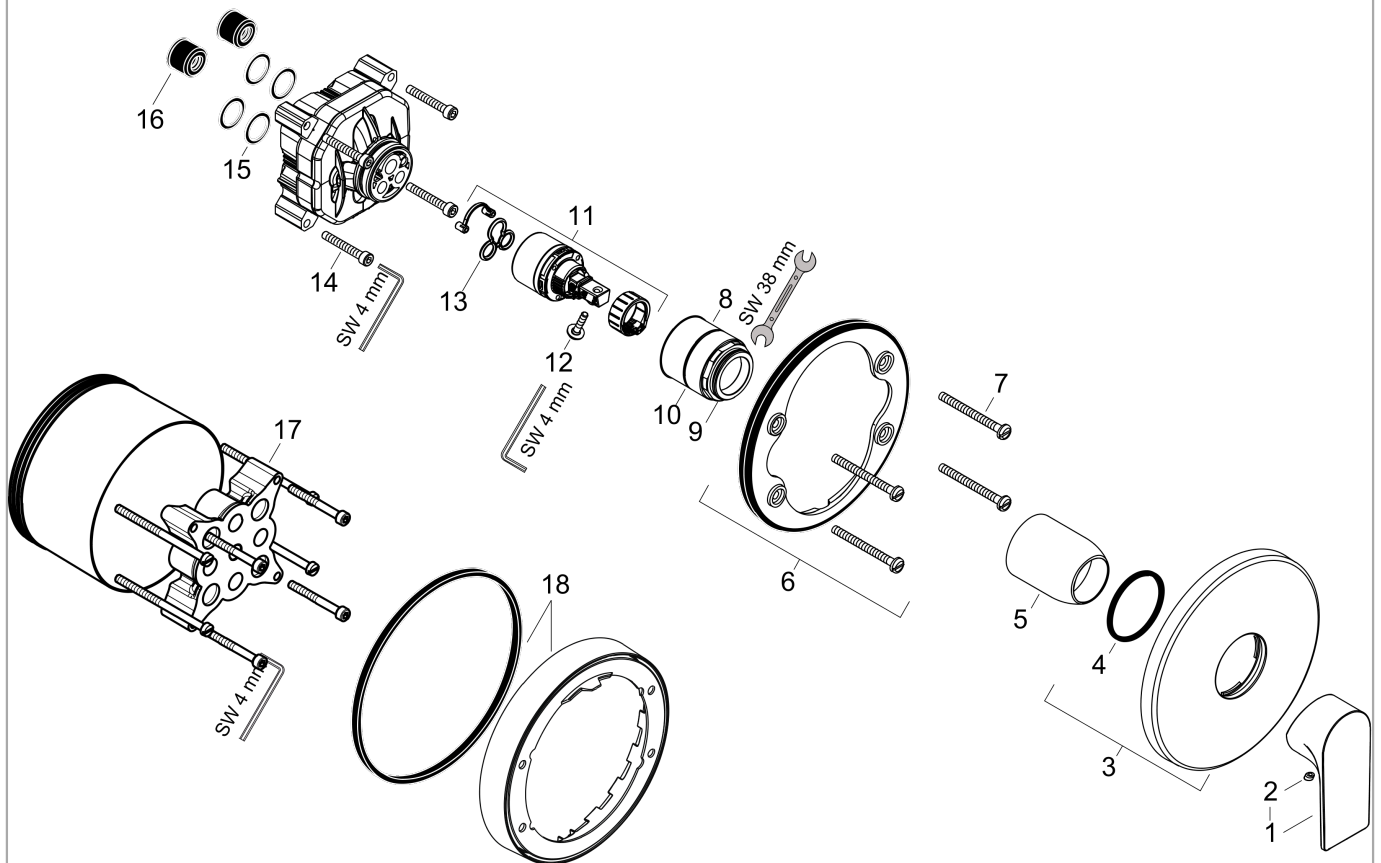

Rebris E

Single lever shower mixer for concealed installation for iBox universal

Finish: **Chrome** Article Number: **72668000**

Description

product features

- 1 function
- maximum flow rate at 3 bar: 23,4 l/min
- ceramic cartridge
- temperature limitation adjustable
- min. operating pressure: 1 bar
- max. operating pressure: 10 bar
- connection type: basic set
- WRAS 2306306
- WRAS 2306306 - Approval letter 2306306

Article Details

Price excl. VAT

111,67 £

Design awards

reddot winner 2022

Product image

Scale drawing

Flowchart

Rebris E
Single lever shower mixer for concealed installation for iBox universal
 Finish: **Chrome** Article Number: **72668000**

Exploded Drawing

Year of production: >06/22

Rebris E**Single lever shower mixer for concealed installation for iBox universal**Finish: **Chrome** Article Number: **72668000****Spare part list**

Year of production: >06/22

Pos.	Description	Article Number	Price	PU
1	handle	94655000	£ 51,00	1
2	screw cover	96338000	£ 3,30	1
3	escutcheon Ø 150 mm	98792000	£ 64,00	1
4	O-ring 43x3	98418000	£ 3,30	1
5	sleeve	98790000	£ 35,00	1
6	holder for escutcheon	98793000	£ 43,00	1
7	set of fixing screws	96454000	£ 9,00	1
8	nut	98796000	£ 43,00	1
9	O-ring 30x1,5	98433000	£ 3,30	1
10	O-ring 39x1,5	98400000	£ 3,30	1
11	cartridge, assy	92730000	£ 35,00	1
12	locking screw for handle	95140000	£ 6,10	1
13	seal	95008000	£ 9,00	1
14	hexagon socket screw M5x35	95209000	£ 3,30	1
15	O-ring 16x2	98133000	£ 3,30	1
16	noise reduction	94073000	£ 25,00	1
17	extension 25 mm	13595000	£ 75,00	1
18	extension 22 mm (Ø 150 mm)	13597000	£ 72,00	1
a	concealed item	01800180	£ 163,00	1