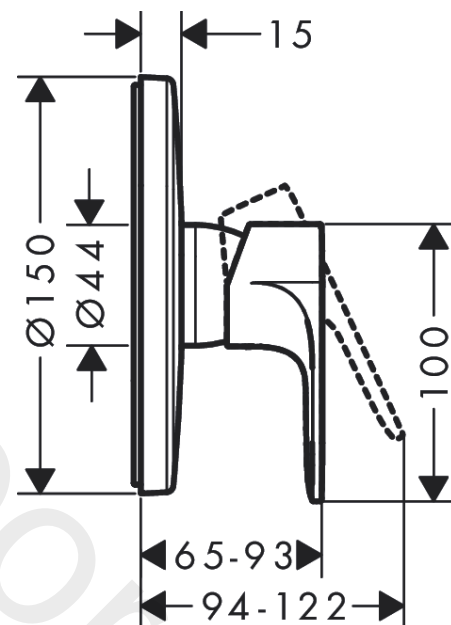

### Description

**product features**

- 1 function
- ceramic cartridge
- temperature limitation adjustable
- connection dimension: G ½
- min. operating pressure: 1 bar
- max. operating pressure: 10 bar
- connection type: basic set

### Product image

### Scale drawing

#### Spare part list

Year of production: >04/22

Pos.	Description	Article Number	Price	PU
1	handle	94654670	£ 76,00	1
2	screw cover	96338610	£ 4,80	1
3	O-ring 44x2,5	98162000	£ 3,30	1
4	sleeve	94291670	-	1
5	escutcheon	93724670	-	1