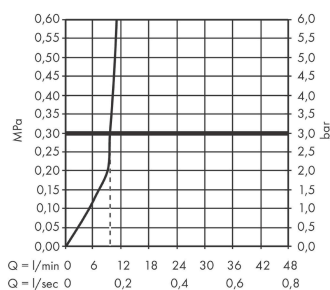

Rebris S
Single lever shower mixer for concealed installation
Finish: **Matt Black** Article Number: **72667677**

Description

product features

- 1 function
- ceramic cartridge
- temperature limitation adjustable
- connection dimension: G ½
- min. operating pressure: 1 bar
- max. operating pressure: 10 bar
- connection type: basic set

Design awards

reddot winner 2022

Product image

Scale drawing

Flowchart