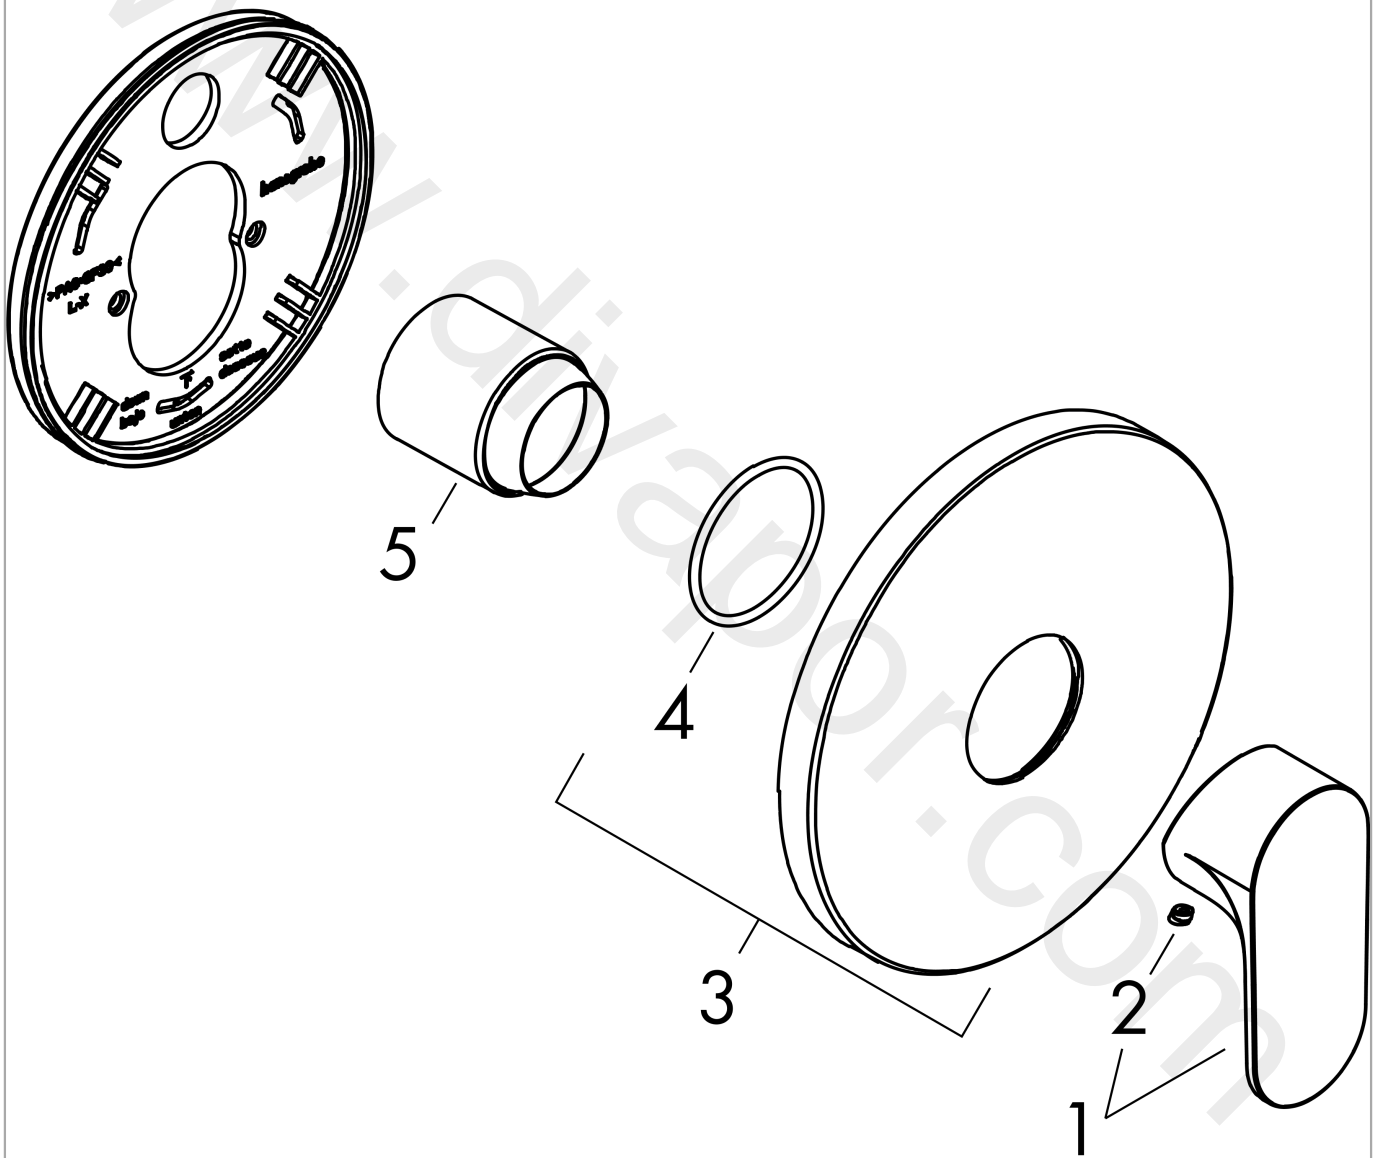

### Description

**product features**

- 1 function
- ceramic cartridge
- temperature limitation adjustable
- connection dimension: G ½
- min. operating pressure: 1 bar
- max. operating pressure: 10 bar
- connection type: basic set

### Scale drawing

### Flowchart

**Rebris S**  
**Single lever shower mixer for concealed installation**  
 Finish: **Matt Black** Article Number: **72667677**

**Exploded Drawing**

Year of production: >04/22

**Rebris S**  
**Single lever shower mixer for concealed installation**  
Finish: **Matt Black** Article Number: **72667677**

#### Spare part list

Year of production: >04/22

Pos.	Description	Article Number	Price	PU
1	handle	94654670	£ 76,00	1
2	screw cover	96338610	£ 4,80	1
3	O-ring 44x2,5	98162000	£ 3,30	1
4	sleeve	94291670	-	1
5	escutcheon	93724670	-	1