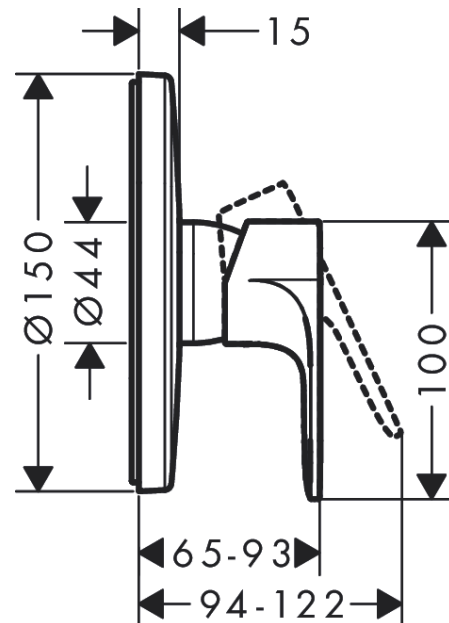

#### product features

- 1 function
- maximum flow rate at 3 bar: 23,4 l/min
- ceramic cartridge
- temperature limitation adjustable
- min. operating pressure: 1 bar
- max. operating pressure: 10 bar
- connection type: basic set
- WRAS 2306306
- WRAS 2306306 - Approval letter 2306306

### Product image

### Scale drawing

### Spare part list

Year of production: >06/22

Pos.	Description	Article Number	Price	PU
1	handle	94654670	£ 76,00	1
2	screw cover	96338610	£ 4,80	1
3	escutcheon Ø 150 mm	98792670	£ 96,00	1
4	O-ring 43x3	98418000	£ 3,30	1
5	sleeve	98790670	£ 51,00	1
6	holder for escutcheon	98793000	£ 43,00	1
7	set of fixing screws	96454000	£ 9,00	1
8	nut	98796000	£ 43,00	1
9	O-ring 39x1,5	98400000	£ 3,30	1
10	O-ring 30x1,5	98433000	£ 3,30	1
11	cartridge, assy	92730000	£ 35,00	1
12	locking screw for handle	95140000	£ 6,10	1
13	seal	95008000	£ 9,00	1
14	hexagon socket screw M5x35	95209000	£ 3,30	1
15	O-ring 16x2	98133000	£ 3,30	1
16	noise reduction	94073000	£ 25,00	1
17	extension 25 mm	13595000	£ 75,00	1
18	set of fixing screws	97747000	£ 3,30	1
19	set of screws	93244000	£ 9,00	1
20	extension 22 mm (Ø 150 mm)	13597670	£ 100,80	1
a	concealed item	01800180	£ 163,00	1