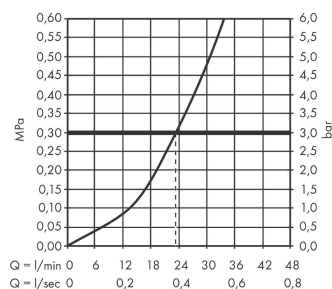

Rebris S

Single lever shower mixer for concealed installation for iBox universal

Finish: **Matt Black** Article Number: **72667670**

Description

product features

- 1 function
- maximum flow rate at 3 bar: 23,4 l/min
- ceramic cartridge
- temperature limitation adjustable
- min. operating pressure: 1 bar
- max. operating pressure: 10 bar
- connection type: basic set
- WRAS 2306306
- WRAS 2306306 - Approval letter 2306306

Article Details

Price excl. VAT

149,30 £

Design awards

reddot winner 2022

Product image

Scale drawing

Flowchart