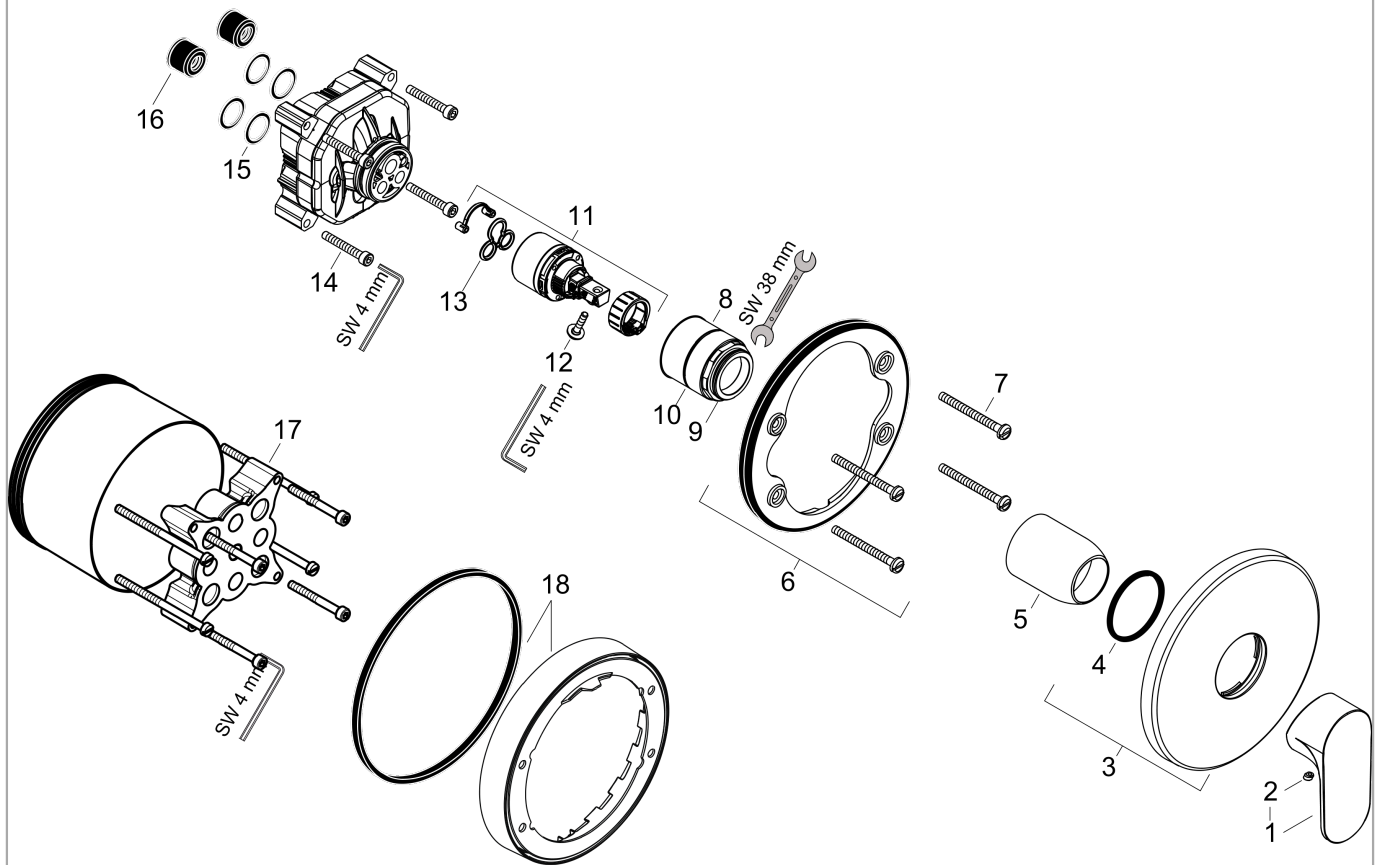

### Scale drawing

### Flowchart

**Rebris S**  
**Single lever shower mixer for concealed installation for iBox universal**  
 Finish: **Matt Black** Article Number: **72667670**

**Exploded Drawing**

Year of production: >06/22

### Spare part list

Year of production: >06/22

Pos.	Description	Article Number	Price	PU
1	handle	94654670	£ 76,00	1
2	screw cover	96338610	£ 4,80	1
3	escutcheon Ø 150 mm	98792670	£ 96,00	1
4	O-ring 43x3	98418000	£ 3,30	1
5	sleeve	98790670	£ 51,00	1
6	holder for escutcheon	98793000	£ 43,00	1
7	set of fixing screws	96454000	£ 9,00	1
8	nut	98796000	£ 43,00	1
9	O-ring 39x1,5	98400000	£ 3,30	1
10	O-ring 30x1,5	98433000	£ 3,30	1
11	cartridge, assy	92730000	£ 35,00	1
12	locking screw for handle	95140000	£ 6,10	1
13	seal	95008000	£ 9,00	1
14	hexagon socket screw M5x35	95209000	£ 3,30	1
15	O-ring 16x2	98133000	£ 3,30	1
16	noise reduction	94073000	£ 25,00	1
17	extension 25 mm	13595000	£ 75,00	1
18	set of fixing screws	97747000	£ 3,30	1
19	set of screws	93244000	£ 9,00	1
20	extension 22 mm (Ø 150 mm)	13597670	£ 100,80	1
a	concealed item	01800180	£ 163,00	1