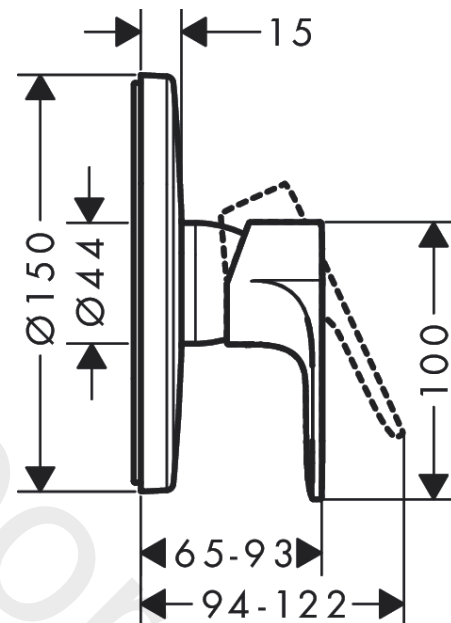

Rebris S
Single lever shower mixer for concealed installation
 Finish: **Chrome** Article Number: **72667007**

Description

product features

- 1 function
- ceramic cartridge
- temperature limitation adjustable
- connection dimension: G ½
- min. operating pressure: 1 bar
- max. operating pressure: 10 bar
- connection type: basic set

Design awards

reddot winner 2022

Product image

Scale drawing

Flowchart

Rebris S
Single lever shower mixer for concealed installation
Finish: **Chrome** Article Number: **72667007**

Exploded Drawing

Year of production: >04/22

Rebris S
Single lever shower mixer for concealed installation
 Finish: **Chrome** Article Number: **72667007**

Spare part list

Year of production: >04/22

Pos.	Description	Article Number	Price	PU
1	handle	94654000	£ 51,00	1
2	screw cover	96338000	£ 3,30	1
3	escutcheon	93724000	-	1
4	O-ring 44x2,5	98162000	£ 3,30	1
5	sleeve	94291000	-	1