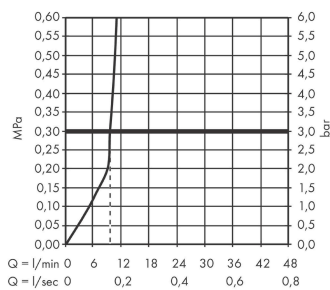

Rebris S
Single lever shower mixer for concealed installation
 Finish: **Chrome** Article Number: **72667007**

Description

product features

- 1 function
- ceramic cartridge
- temperature limitation adjustable
- connection dimension: G ½
- min. operating pressure: 1 bar
- max. operating pressure: 10 bar
- connection type: basic set

Design awards

reddot winner 2022

Product image

Scale drawing

Flowchart

Rebris S
Single lever shower mixer for concealed installation
Finish: **Chrome** Article Number: **72667007**

Exploded Drawing

Year of production: >04/22

Rebris S
Single lever shower mixer for concealed installation
 Finish: **Chrome** Article Number: **72667007**

Spare part list

Year of production: >04/22

Pos.	Description	Article Number	Price	PU
1	handle	94654000	£ 51,00	1
2	screw cover	96338000	£ 3,30	1
3	escutcheon	93724000	-	1
4	O-ring 44x2,5	98162000	£ 3,30	1
5	sleeve	94291000	-	1