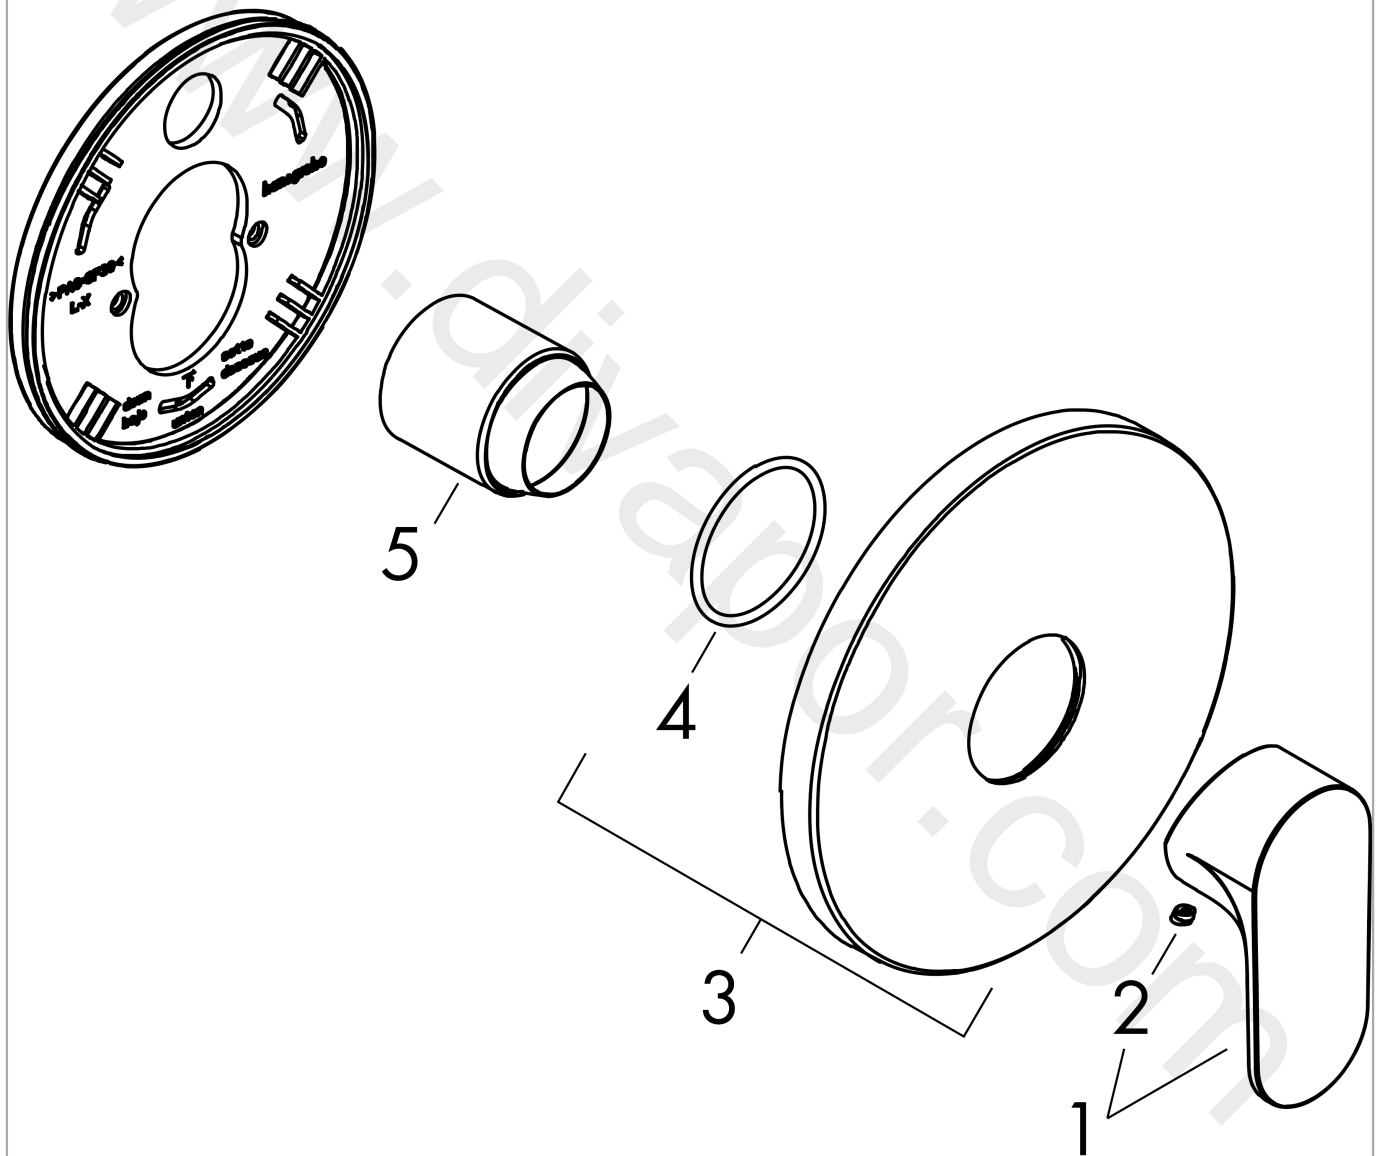

Rebris S
Single lever shower mixer for concealed installation
 Finish: **Chrome** Article Number: **72667007**

Description

product features

- 1 function
- ceramic cartridge
- temperature limitation adjustable
- connection dimension: G ½
- min. operating pressure: 1 bar
- max. operating pressure: 10 bar
- connection type: basic set

Design awards

reddot winner 2022

Product image

Scale drawing

Flowchart

Rebris S
Single lever shower mixer for concealed installation
Finish: **Chrome** Article Number: **72667007**

Exploded Drawing

Year of production: >04/22

Rebris S
Single lever shower mixer for concealed installation
 Finish: **Chrome** Article Number: **72667007**

Spare part list

Year of production: >04/22

Pos.	Description	Article Number	Price	PU
1	handle	94654000	£ 51,00	1
2	screw cover	96338000	£ 3,30	1
3	escutcheon	93724000	-	1
4	O-ring 44x2,5	98162000	£ 3,30	1
5	sleeve	94291000	-	1