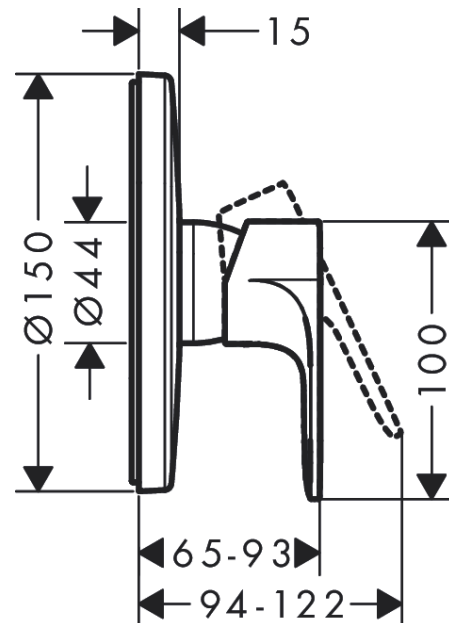

Rebris S
Single lever shower mixer for concealed installation for iBox universal
 Finish: **Chrome** Article Number: **72667000**

Description

product features

- 1 function
- maximum flow rate at 3 bar: 23,4 l/min
- ceramic cartridge
- temperature limitation adjustable
- min. operating pressure: 1 bar
- max. operating pressure: 10 bar
- connection type: basic set
- WRAS 2306306
- WRAS 2306306 - Approval letter 2306306

Article Details

Price excl. VAT

106,67 £

Design awards

reddot winner 2022

Product image

Scale drawing

Flowchart

Rebris S
Single lever shower mixer for concealed installation for iBox universal
 Finish: **Chrome** Article Number: **72667000**

Exploded Drawing

Year of production: >06/22

Rebris S

Single lever shower mixer for concealed installation for iBox universal

Finish: **Chrome** Article Number: **72667000**

Spare part list

Year of production: >06/22

Pos.	Description	Article Number	Price	PU
1	handle	94654000	£ 51,00	1
2	screw cover	96338000	£ 3,30	1
3	escutcheon Ø 150 mm	98792000	£ 64,00	1
4	O-ring 43x3	98418000	£ 3,30	1
5	sleeve	98790000	£ 35,00	1
6	holder for escutcheon	98793000	£ 43,00	1
7	set of fixing screws	96454000	£ 9,00	1
8	nut	98796000	£ 43,00	1
9	O-ring 39x1,5	98400000	£ 3,30	1
10	O-ring 30x1,5	98433000	£ 3,30	1
11	cartridge, assy	92730000	£ 35,00	1
12	locking screw for handle	95140000	£ 6,10	1
13	seal	95008000	£ 9,00	1
14	hexagon socket screw M5x35	95209000	£ 3,30	1
15	O-ring 16x2	98133000	£ 3,30	1
16	noise reduction	94073000	£ 25,00	1
17	extension 25 mm	13595000	£ 75,00	1
18	set of fixing screws	97747000	£ 3,30	1
19	set of screws	93244000	£ 9,00	1
20	extension 22 mm (Ø 150 mm)	13597000	£ 72,00	1
a	concealed item	01800180	£ 163,00	1