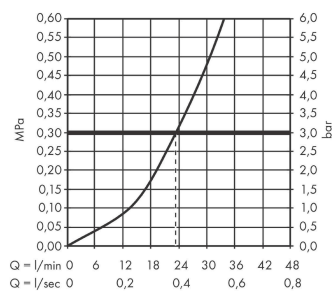

Rebris S
Single lever shower mixer for concealed installation for iBox universal
 Finish: **Chrome** Article Number: **72667000**

Description

product features

- 1 function
- maximum flow rate at 3 bar: 23,4 l/min
- ceramic cartridge
- temperature limitation adjustable
- min. operating pressure: 1 bar
- max. operating pressure: 10 bar
- connection type: basic set
- WRAS 2306306
- WRAS 2306306 - Approval letter 2306306

Article Details

Price excl. VAT

106,67 £

Design awards

reddot winner 2022

Product image

Scale drawing

Flowchart