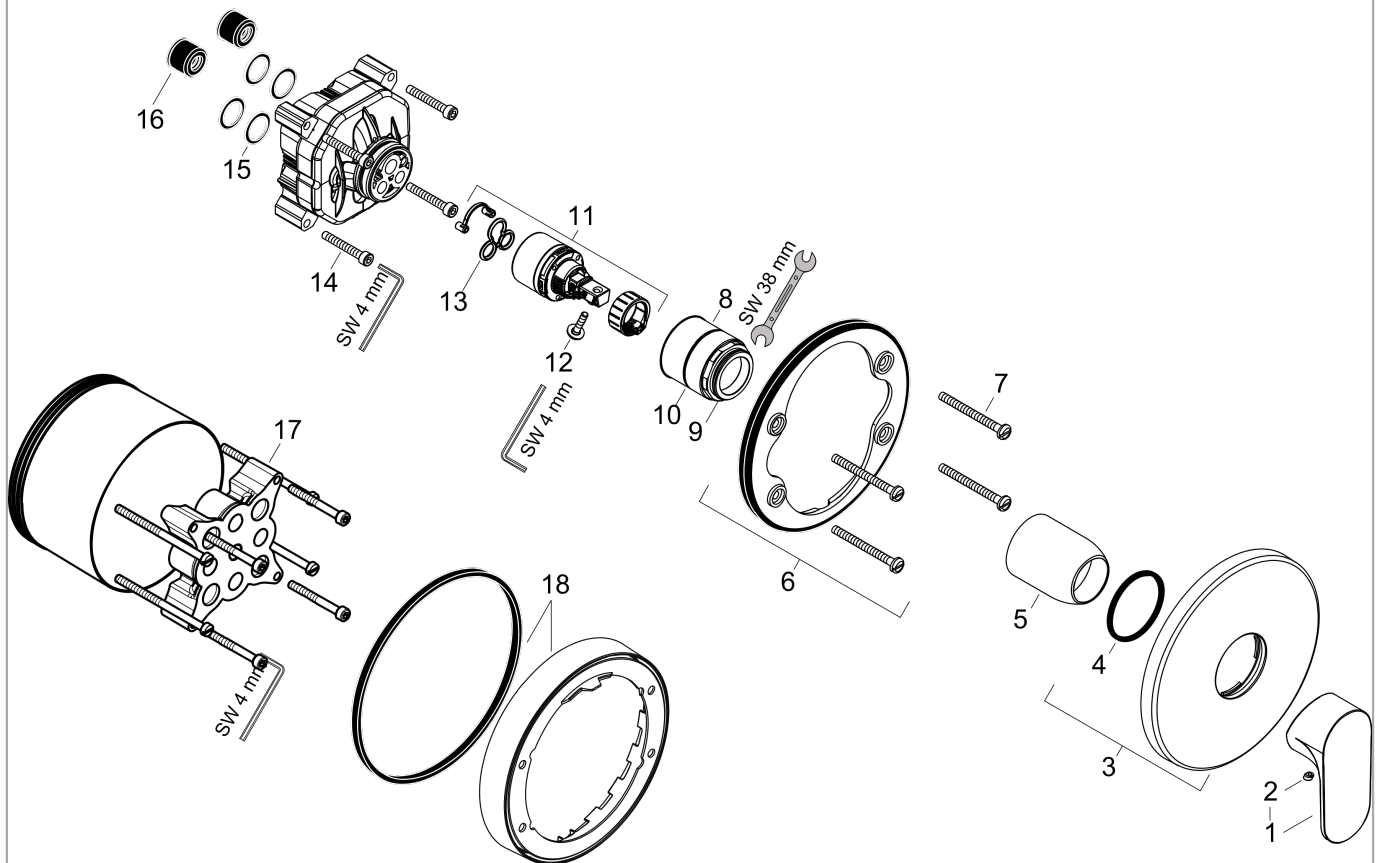

Rebris S
Single lever shower mixer for concealed installation for iBox universal
 Finish: **Chrome** Article Number: **72667000**

Description

product features

- 1 function
- maximum flow rate at 3 bar: 23,4 l/min
- ceramic cartridge
- temperature limitation adjustable
- min. operating pressure: 1 bar
- max. operating pressure: 10 bar
- connection type: basic set
- WRAS 2306306
- WRAS 2306306 - Approval letter 2306306

Article Details

Price excl. VAT

106,67 £

Design awards

reddot winner 2022

Product image

Scale drawing

Flowchart

Rebris S
Single lever shower mixer for concealed installation for iBox universal
 Finish: **Chrome** Article Number: **72667000**

Exploded Drawing

Year of production: >06/22

Rebris S

Single lever shower mixer for concealed installation for iBox universal

Finish: **Chrome** Article Number: **72667000**

Spare part list

Year of production: >06/22

Pos.	Description	Article Number	Price	PU
1	handle	94654000	£ 51,00	1
2	screw cover	96338000	£ 3,30	1
3	escutcheon Ø 150 mm	98792000	£ 64,00	1
4	O-ring 43x3	98418000	£ 3,30	1
5	sleeve	98790000	£ 35,00	1
6	holder for escutcheon	98793000	£ 43,00	1
7	set of fixing screws	96454000	£ 9,00	1
8	nut	98796000	£ 43,00	1
9	O-ring 39x1,5	98400000	£ 3,30	1
10	O-ring 30x1,5	98433000	£ 3,30	1
11	cartridge, assy	92730000	£ 35,00	1
12	locking screw for handle	95140000	£ 6,10	1
13	seal	95008000	£ 9,00	1
14	hexagon socket screw M5x35	95209000	£ 3,30	1
15	O-ring 16x2	98133000	£ 3,30	1
16	noise reduction	94073000	£ 25,00	1
17	extension 25 mm	13595000	£ 75,00	1
18	set of fixing screws	97747000	£ 3,30	1
19	set of screws	93244000	£ 9,00	1
20	extension 22 mm (Ø 150 mm)	13597000	£ 72,00	1
a	concealed item	01800180	£ 163,00	1