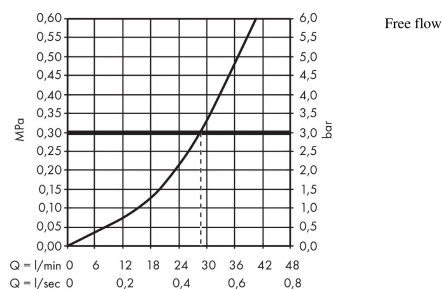

Rebris E
Single lever shower mixer set for concealed installation
 Finish: **Matt Black** Article Number: **72658670**

Description

product features

- consists of: single lever shower mixer, basic set
- 1 function
- maximum flow rate at 3 bar: 28,7 l/min
- ceramic cartridge
- temperature limitation adjustable
- min. operating pressure: 1 bar
- max. operating pressure: 10 bar
- connection type: basic set
- WRAS 2306306
- WRAS 2306306 - Approval letter 2306306

Article Details

Price excl. VAT 202,50 £

Design awards

reddot winner 2022

Product image

Scale drawing

Flowchart

Rebris E
Single lever shower mixer set for concealed installation
Finish: **Matt Black** Article Number: **72658670**