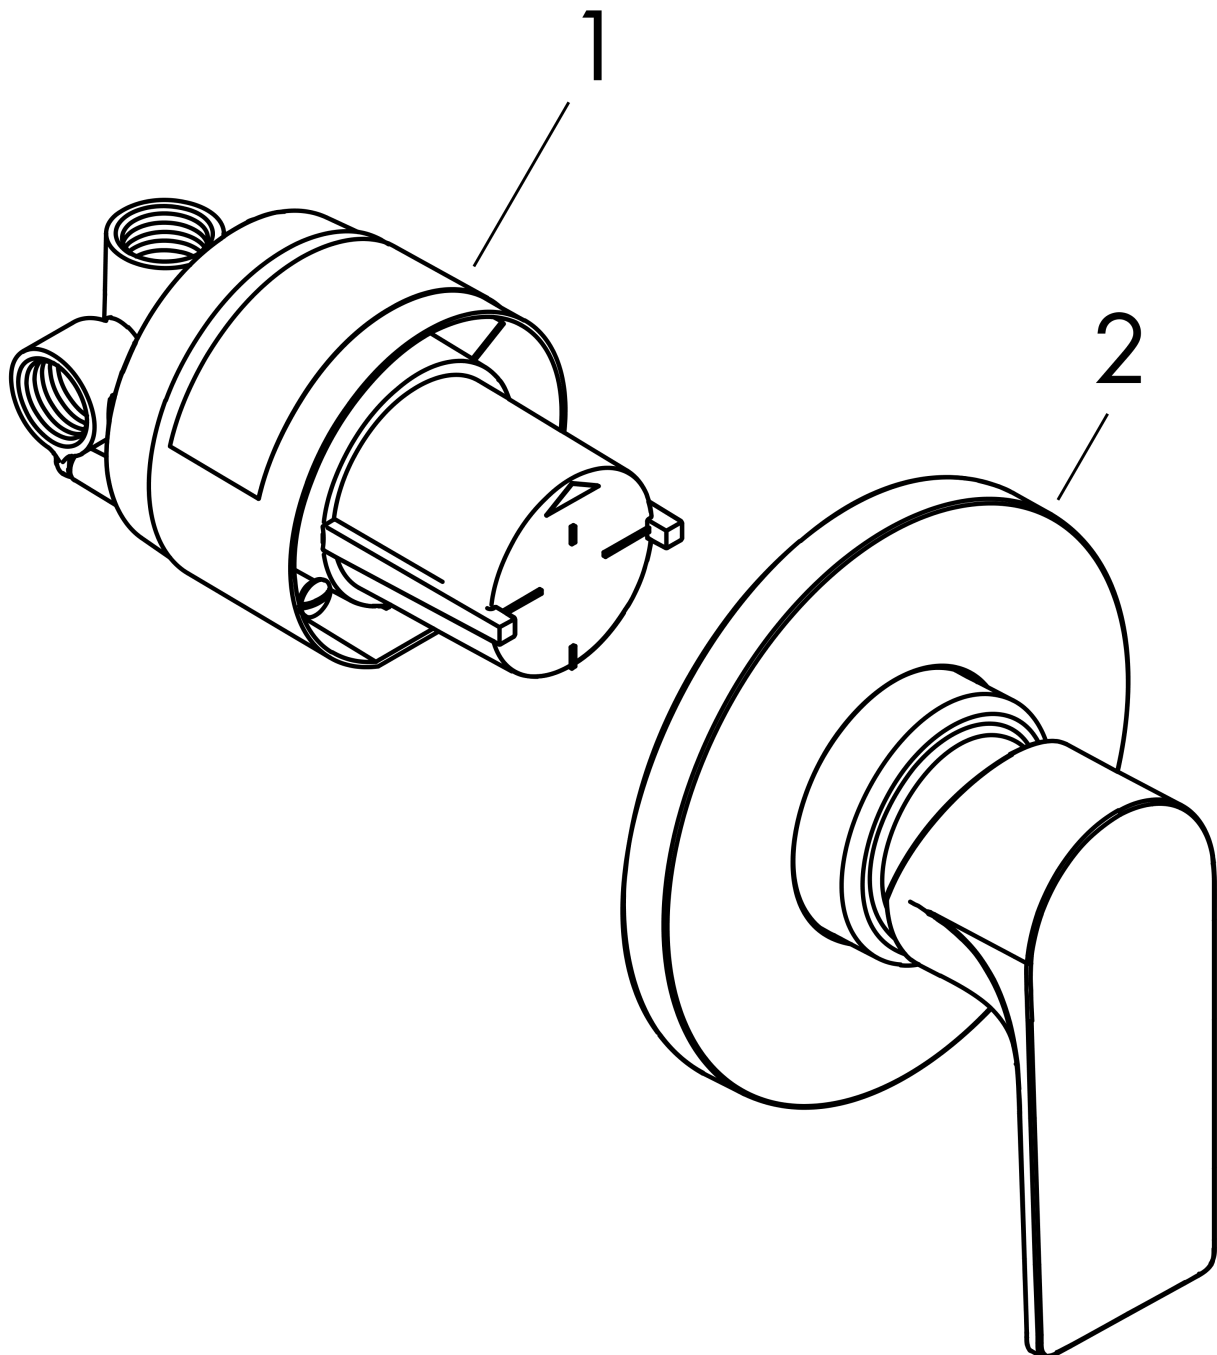

Rebris E
Single lever shower mixer set for concealed installation
 Finish: **Matt Black** Article Number: **72658670**

Description

product features

- consists of: single lever shower mixer, basic set
- 1 function
- maximum flow rate at 3 bar: 28,7 l/min
- ceramic cartridge
- temperature limitation adjustable
- min. operating pressure: 1 bar
- max. operating pressure: 10 bar
- connection type: basic set
- WRAS 2306306
- WRAS 2306306 - Approval letter 2306306

Article Details

Price excl. VAT 202,50 £

Design awards

reddot winner 2022

Product image

Scale drawing

Flowchart

Rebris E
Single lever shower mixer set for concealed installation
Finish: **Matt Black** Article Number: **72658670**

Exploded Drawing

Year of production: >04/22

Rebris E
Single lever shower mixer set for concealed installation
 Finish: **Matt Black** Article Number: **72658670**

Spare part list

Year of production: >04/22

| Pos. | Description | Article Number | Price | PU |
|-------------|--------------------|-----------------------|--------------|-----------|
| 1 | base body | 13620180 | £ 179,00 | 1 |
| 2 | - | 72659670 | £ 62,00 | 1 |