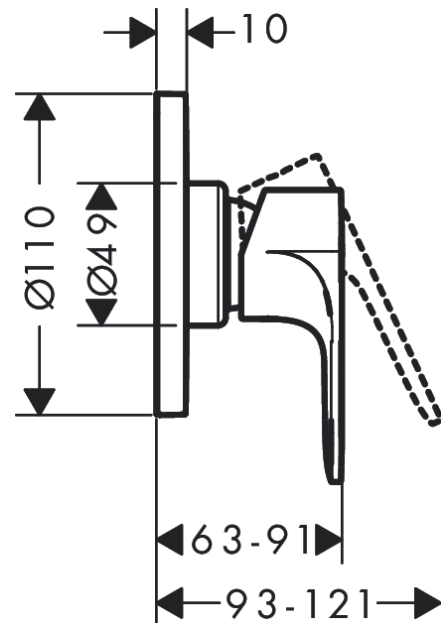

Rebris E
Single lever shower mixer set for concealed installation
 Finish: **Matt Black** Article Number: **72658670**

Description

product features

- consists of: single lever shower mixer, basic set
- 1 function
- maximum flow rate at 3 bar: 28,7 l/min
- ceramic cartridge
- temperature limitation adjustable
- min. operating pressure: 1 bar
- max. operating pressure: 10 bar
- connection type: basic set
- WRAS 2306306
- WRAS 2306306 - Approval letter 2306306

Article Details

Price excl. VAT 202,50 £

Design awards

reddot winner 2022

Product image

Scale drawing

Flowchart

Rebris E
Single lever shower mixer set for concealed installation
Finish: **Matt Black** Article Number: **72658670**

Exploded Drawing

Year of production: >04/22

Rebris E
Single lever shower mixer set for concealed installation
 Finish: **Matt Black** Article Number: **72658670**

Spare part list

Year of production: >04/22

| Pos. | Description | Article Number | Price | PU |
|-------------|--------------------|-----------------------|--------------|-----------|
| 1 | base body | 13620180 | £ 179,00 | 1 |
| 2 | - | 72659670 | £ 62,00 | 1 |