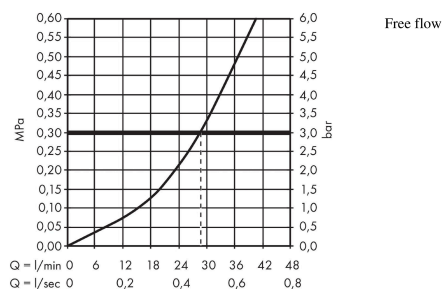

Rebris E
Single lever shower mixer set for concealed installation
 Finish: **Chrome** Article Number: **72658000**

Description

product features

- consists of: single lever shower mixer, basic set
- 1 function
- maximum flow rate at 3 bar: 28,7 l/min
- ceramic cartridge
- temperature limitation adjustable
- min. operating pressure: 1 bar
- max. operating pressure: 10 bar
- connection type: basic set
- WRAS 2306306
- WRAS 2306306 - Approval letter 2306306

Article Details

Price excl. VAT 144,17 £

Design awards

Product image

Scale drawing

Flowchart

Rebris E
Single lever shower mixer set for concealed installation
 Finish: **Chrome** Article Number: **72658000**