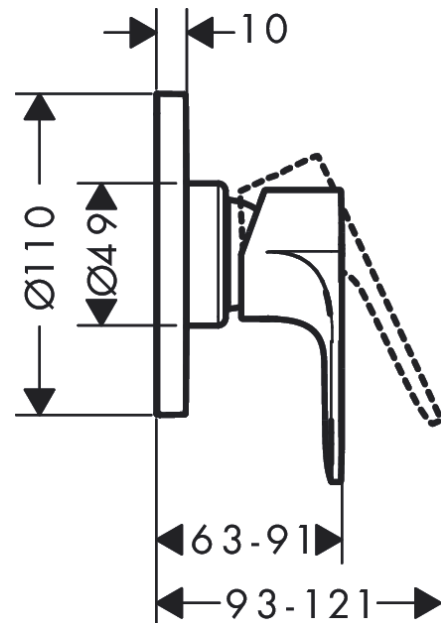

Rebris E
Single lever shower mixer set for concealed installation
 Finish: **Chrome** Article Number: **72658000**

Description

product features

- consists of: single lever shower mixer, basic set
- 1 function
- maximum flow rate at 3 bar: 28,7 l/min
- ceramic cartridge
- temperature limitation adjustable
- min. operating pressure: 1 bar
- max. operating pressure: 10 bar
- connection type: basic set
- WRAS 2306306
- WRAS 2306306 - Approval letter 2306306

Article Details

Price excl. VAT 144,17 £

Design awards

Product image

Scale drawing

Flowchart

Rebris E
Single lever shower mixer set for concealed installation
 Finish: **Chrome** Article Number: **72658000**

Exploded Drawing

Year of production: >04/22

Rebris E
Single lever shower mixer set for concealed installation
 Finish: **Chrome** Article Number: **72658000**

Spare part list

Year of production: >04/22

Pos.	Description	Article Number	Price	PU
1	base body	13620180	£ 179,00	1
2	-	72659000	£ 44,00	1