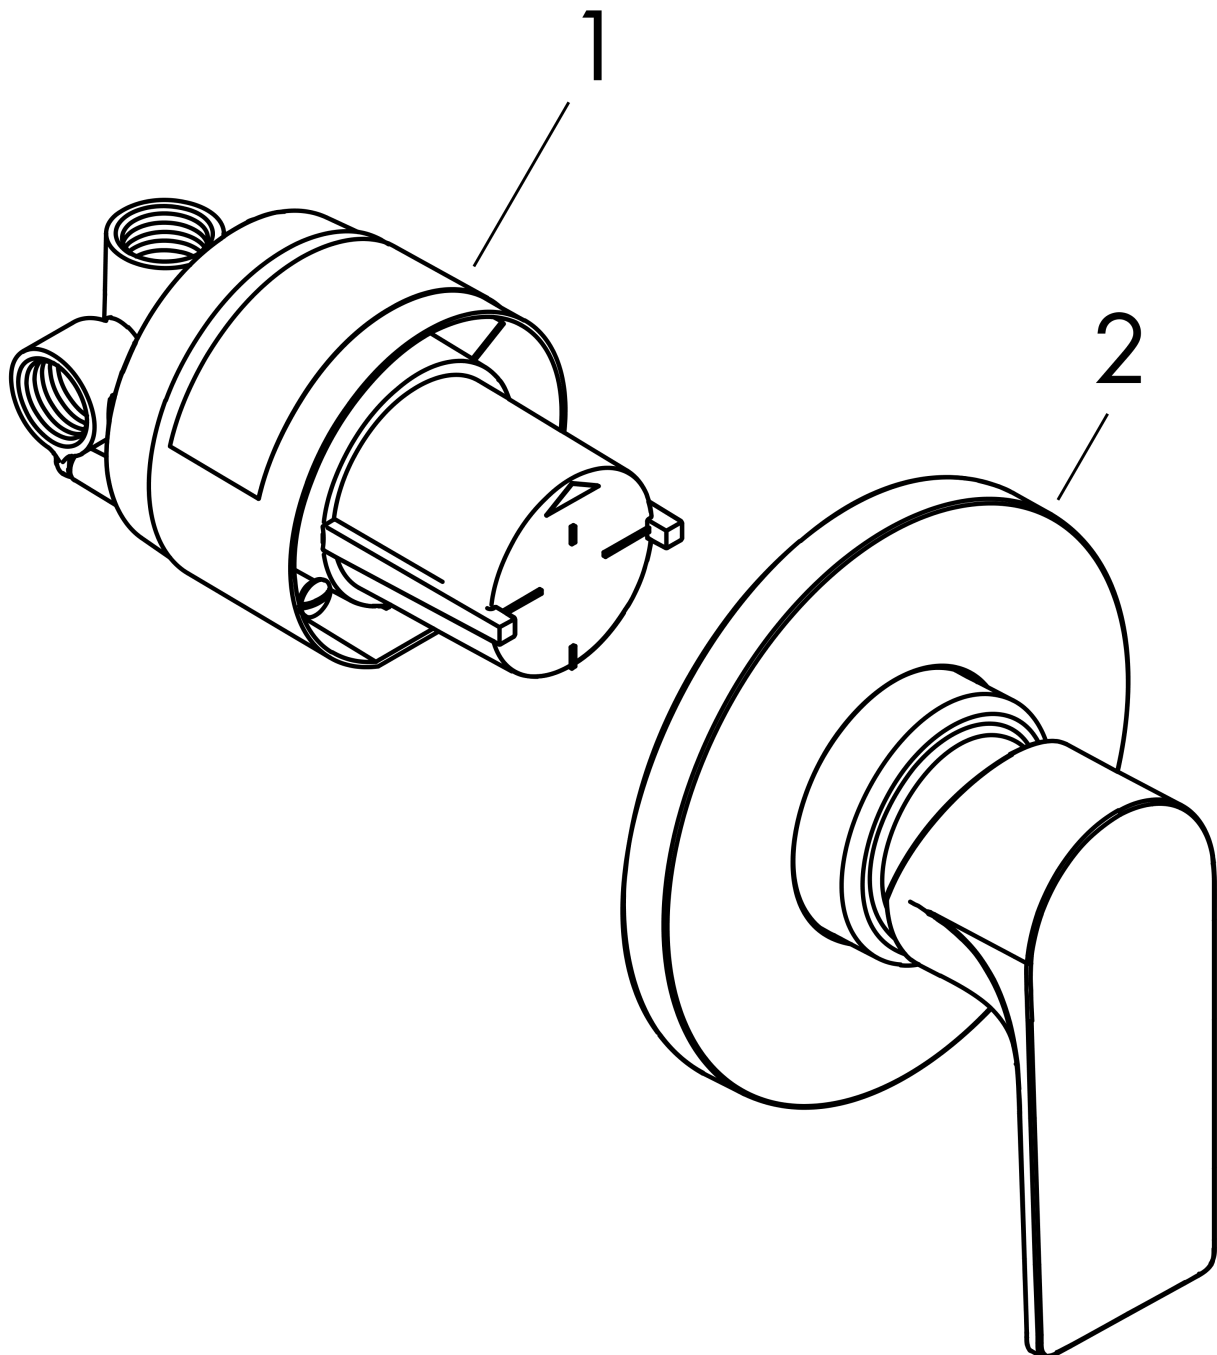

Rebris E
Single lever shower mixer set for concealed installation
 Finish: **Chrome** Article Number: **72658000**

Description

product features

- consists of: single lever shower mixer, basic set
- 1 function
- maximum flow rate at 3 bar: 28,7 l/min
- ceramic cartridge
- temperature limitation adjustable
- min. operating pressure: 1 bar
- max. operating pressure: 10 bar
- connection type: basic set
- WRAS 2306306
- WRAS 2306306 - Approval letter 2306306

Article Details

Price excl. VAT 144,17 £

Design awards

Product image

Scale drawing

Flowchart

Rebris E
Single lever shower mixer set for concealed installation
 Finish: **Chrome** Article Number: **72658000**

Exploded Drawing

Year of production: >04/22

Rebris E
Single lever shower mixer set for concealed installation
 Finish: **Chrome** Article Number: **72658000**

Spare part list

Year of production: >04/22

Pos.	Description	Article Number	Price	PU
1	base body	13620180	£ 179,00	1
2	-	72659000	£ 44,00	1