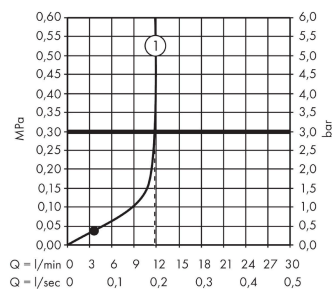

Rebris S

Single lever shower mixer for exposed installation with centre distance 15.3 cm

Finish: **Chrome** Article Number: **72642000**

Description

product features

- 1 function
- centre distance: 153 mm
- maximum flow rate at 3 bar: 11,9 l/min
- flow rate of hand shower at 3 bar: 11,9 l/min
- ceramic cartridge
- temperature limitation adjustable
- non-return valve
- with silencer
- hose connection DN15
- connection dimension: DN15
- min. operating pressure: 1 bar
- max. operating pressure: 10 bar

Design awards

reddot winner 2022

Product image

Scale drawing

Flowchart