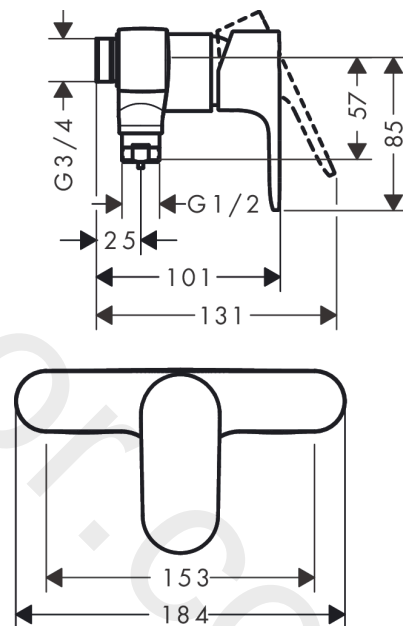

#### product features

- 1 function
- centre distance: 153 mm
- maximum flow rate at 3 bar: 11,9 l/min
- flow rate of hand shower at 3 bar: 11,9 l/min
- ceramic cartridge
- temperature limitation adjustable
- non-return valve
- with silencer
- hose connection DN15
- connection dimension: DN15
- min. operating pressure: 1 bar
- max. operating pressure: 10 bar

### Scale drawing

### Flowchart

**Rebris S**

Single lever shower mixer for exposed installation with centre distance 15.3 cm

Finish: **Chrome** Article Number: **72642000**

**Exploded Drawing**

Year of production: >06/22

## Rebris S

Single lever shower mixer for exposed installation with centre distance 15.3 cm

Finish: **Chrome** Article Number: **72642000**