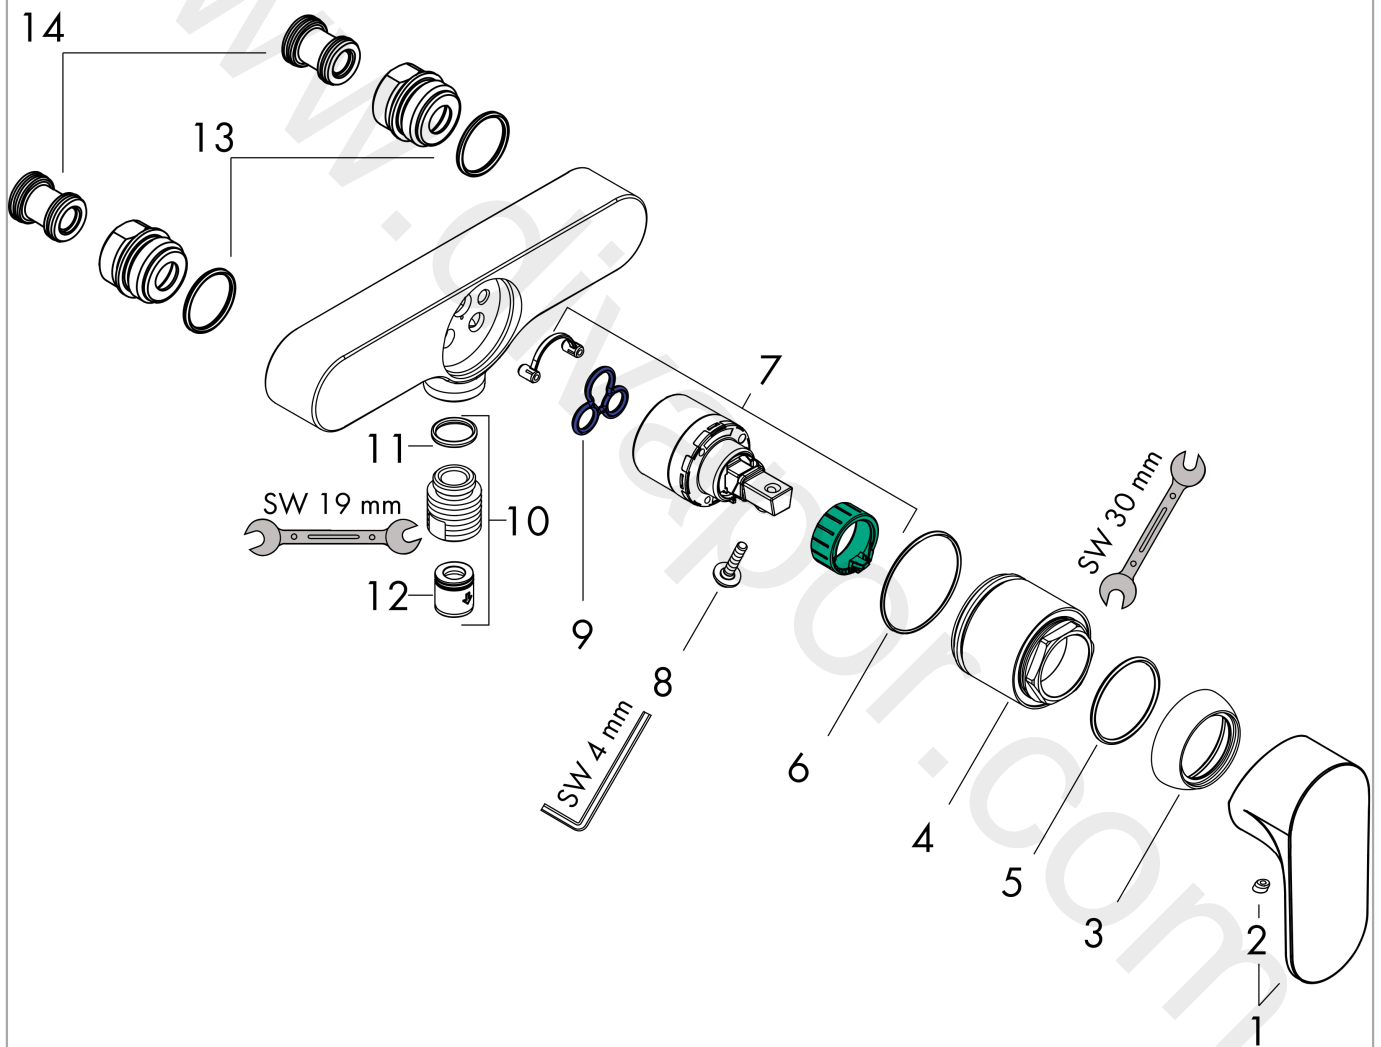

#### product features

- 1 function
- centre distance: 153 mm
- maximum flow rate at 3 bar: 11,9 l/min
- flow rate of hand shower at 3 bar: 11,9 l/min
- ceramic cartridge
- temperature limitation adjustable
- non-return valve
- with silencer
- hose connection DN15
- connection dimension: DN15
- min. operating pressure: 1 bar
- max. operating pressure: 10 bar

### Scale drawing

### Flowchart

**Rebris S**

Single lever shower mixer for exposed installation with centre distance 15.3 cm

Finish: **Chrome** Article Number: **72642000**

**Exploded Drawing**

Year of production: >06/22

## Rebris S

Single lever shower mixer for exposed installation with centre distance 15.3 cm

Finish: **Chrome** Article Number: **72642000**