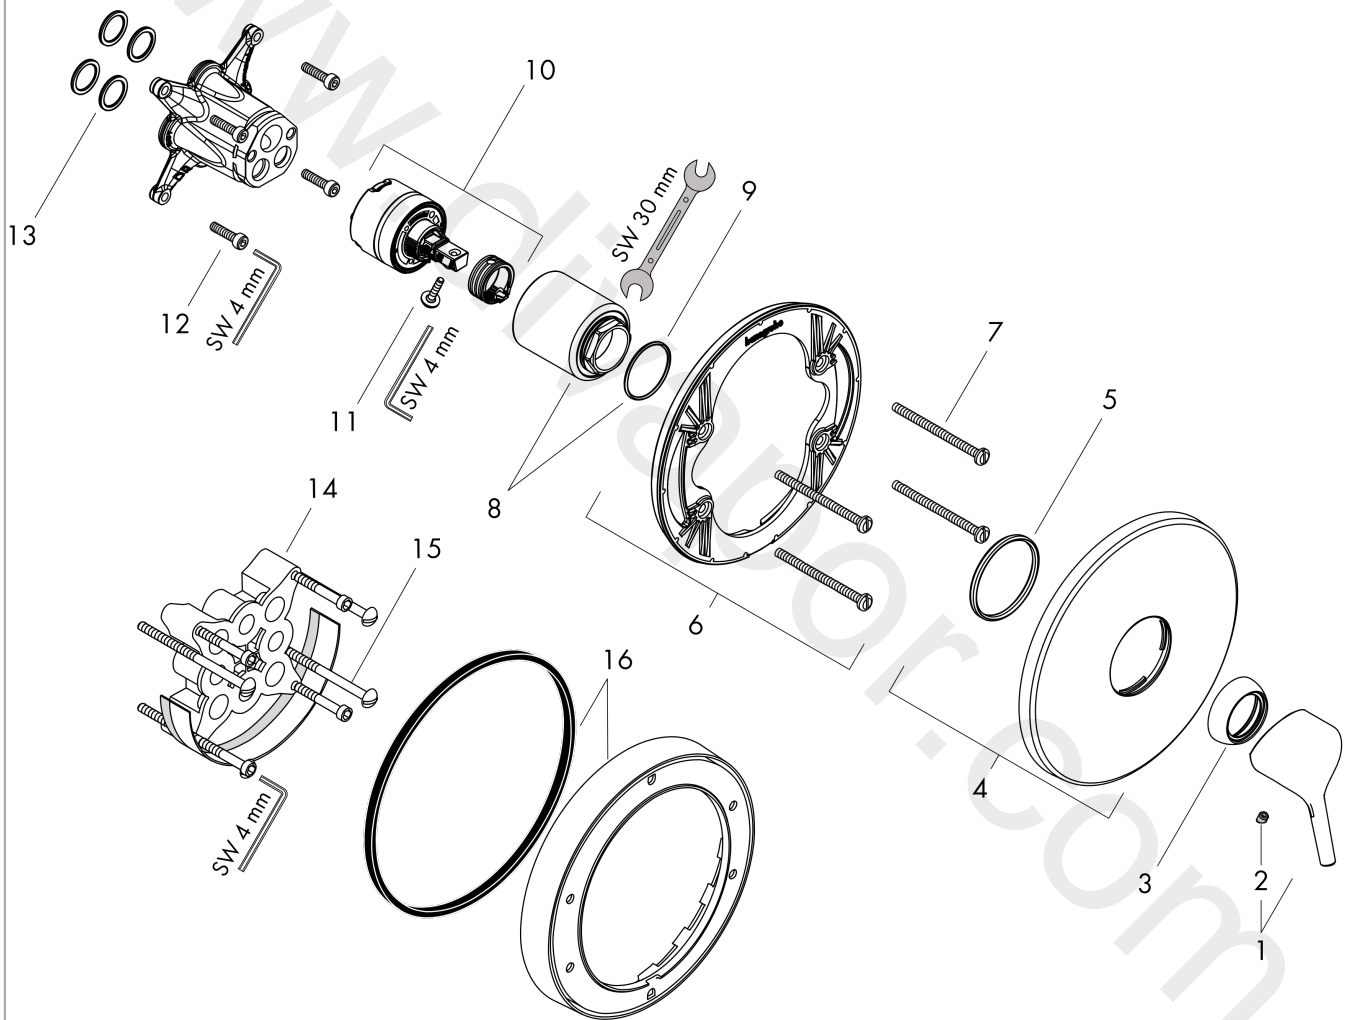

Talis S

Single lever shower mixer HighFlow for concealed installation for iBox universal

Finish: **Chrome** Article Number: **72607000**

Description

product features

- 1 function
- maximum flow rate at 3 bar: 47 l/min
- ceramic cartridge (Highflow)
- temperature limitation adjustable
- min. operating pressure: 1 bar
- max. operating pressure: 10 bar
- connection type: basic set

Technology

Product image

Scale drawing

Flowchart

Talis S

Single lever shower mixer HighFlow for concealed installation for iBox universal

Finish: **Chrome** Article Number: **72607000**

Exploded Drawing

Year of production: >10/15

Talis S

Single lever shower mixer HighFlow for concealed installation for iBox universal

Finish: **Chrome** Article Number: **72607000**

Spare part list

Year of production: >10/15

Pos.	Description	Article Number	Price	PU
1	handle	92644000	£ 35,00	1
2	screw cover	96338000	£ 3,30	1
3	flange	97406000	£ 20,50	1
4	escutcheon Ø 170 mm	96452000	£ 64,00	1
5	O-Ring 48x3	95508000	£ 3,30	1
6	sub plate	96447000	£ 51,00	1
7	set of fixing screws	96454000	£ 9,00	1
8	nut	98286000	£ 79,00	1
9	O-ring 33x2	98154000	£ 3,30	1
10	cartridge, assy	98285000	£ 137,00	1
11	locking screw for handle	95140000	£ 6,10	1
12	set of screws	96525000	£ 9,00	1
13	O-ring 16x2	98133000	£ 3,30	1
14	extension 25 mm	13595000	£ 75,00	1
15	set of fixing screws	97747000	£ 3,30	1
16	extension 22 mm (Ø 170 mm)	13596000	£ 72,00	1
a	concealed item	01800180	£ 163,00	1
b	adapter for exchanged connections	93181000	£ 275,00	1