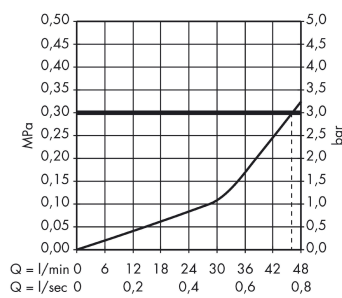

Talis S

Single lever shower mixer HighFlow for concealed installation for iBox universal

Finish: **Chrome** Article Number: **72607000**

Description

product features

- 1 function
- maximum flow rate at 3 bar: 47 l/min
- ceramic cartridge (Highflow)
- temperature limitation adjustable
- min. operating pressure: 1 bar
- max. operating pressure: 10 bar
- connection type: basic set

Technology

Product image

Scale drawing

Flowchart

Talis S

Single lever shower mixer HighFlow for concealed installation for iBox universal

Finish: **Chrome** Article Number: **72607000**

Exploded Drawing