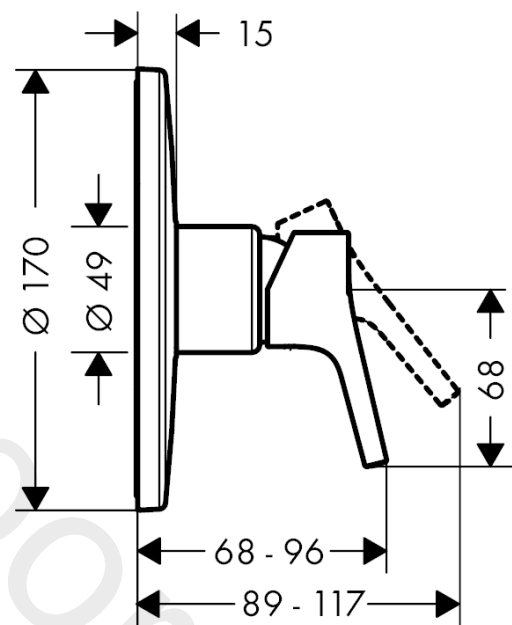

Talis S

Single lever shower mixer HighFlow for concealed installation for iBox universal

Finish: **Chrome** Article Number: **72607000**

Description

product features

- 1 function
- maximum flow rate at 3 bar: 47 l/min
- ceramic cartridge (Highflow)
- temperature limitation adjustable
- min. operating pressure: 1 bar
- max. operating pressure: 10 bar
- connection type: basic set

Technology

Product image

Scale drawing

Flowchart

Talis S

Single lever shower mixer HighFlow for concealed installation for iBox universal

Finish: **Chrome** Article Number: **72607000**

Exploded Drawing

Year of production: >10/15

Talis S

Single lever shower mixer HighFlow for concealed installation for iBox universal

Finish: **Chrome** Article Number: **72607000**

Spare part list

Year of production: >10/15

Pos.	Description	Article Number	Price	PU
1	handle	92644000	£ 35,00	1
2	screw cover	96338000	£ 3,30	1
3	flange	97406000	£ 20,50	1
4	escutcheon Ø 170 mm	96452000	£ 64,00	1
5	O-Ring 48x3	95508000	£ 3,30	1
6	sub plate	96447000	£ 51,00	1
7	set of fixing screws	96454000	£ 9,00	1
8	nut	98286000	£ 79,00	1
9	O-ring 33x2	98154000	£ 3,30	1
10	cartridge, assy	98285000	£ 137,00	1
11	locking screw for handle	95140000	£ 6,10	1
12	set of screws	96525000	£ 9,00	1
13	O-ring 16x2	98133000	£ 3,30	1
14	extension 25 mm	13595000	£ 75,00	1
15	set of fixing screws	97747000	£ 3,30	1
16	extension 22 mm (Ø 170 mm)	13596000	£ 72,00	1
a	concealed item	01800180	£ 163,00	1
b	adapter for exchanged connections	93181000	£ 275,00	1