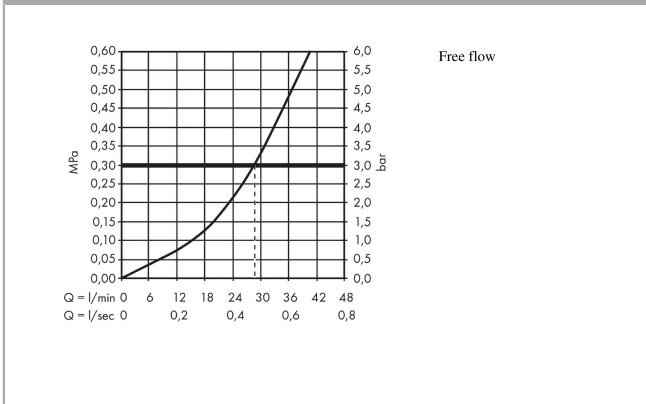

Talis S
Single lever shower mixer for concealed installation
 Finish: **Chrome** Article Number: **72606000**

Description

product features

- 1 function
- maximum flow rate at 3 bar: 28 l/min
- connection type: basic set

Article Details

Price excl. VAT 60,00 £

Product image

Scale drawing

Flowchart

Talis S
Single lever shower mixer for concealed installation
 Finish: **Chrome** Article Number: **72606000**

Exploded Drawing

Year of production: >10/15

Talis S

Single lever shower mixer for concealed installation

Finish: **Chrome** Article Number: **72606000**

Spare part list

Year of production: >10/15

Pos.	Description	Article Number	Price	PU
1	handle	92644000	£ 35,00	1
2	screw cover	96338000	£ 3,30	1
3	escutcheon Ø 150 mm	96555000	£ 64,00	1
4	cover cap	95433000	£ 6,10	1
5	hollow screw	96065000	£ 6,10	1
6	flange	95010000	£ 35,00	1
7	O-Ring 48x3	95508000	£ 3,30	1
8	extension set 28 mm shower mixer	32698000	£ 137,00	1
9	O-ring 10x1,5	98123000	£ 3,30	1
10	O-ring 12x1,5	98430000	£ 3,30	1