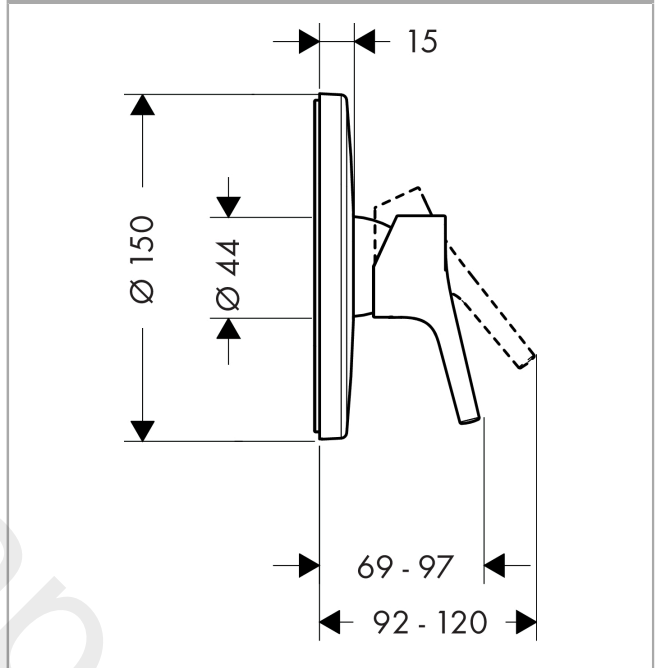

Talis S
Single lever shower mixer for concealed installation
 Finish: **Chrome** Article Number: **72606000**

Description

product features

- 1 function
- maximum flow rate at 3 bar: 28 l/min
- connection type: basic set

Article Details

Price excl. VAT 60,00 £

Product image

Scale drawing

Flowchart

Talis S
Single lever shower mixer for concealed installation
 Finish: **Chrome** Article Number: **72606000**

Exploded Drawing

Year of production: >10/15

Talis S

Single lever shower mixer for concealed installation

Finish: **Chrome** Article Number: **72606000**

Spare part list

Year of production: >10/15

Pos.	Description	Article Number	Price	PU
1	handle	92644000	£ 35,00	1
2	screw cover	96338000	£ 3,30	1
3	escutcheon Ø 150 mm	96555000	£ 64,00	1
4	cover cap	95433000	£ 6,10	1
5	hollow screw	96065000	£ 6,10	1
6	flange	95010000	£ 35,00	1
7	O-Ring 48x3	95508000	£ 3,30	1
8	extension set 28 mm shower mixer	32698000	£ 137,00	1
9	O-ring 10x1,5	98123000	£ 3,30	1
10	O-ring 12x1,5	98430000	£ 3,30	1