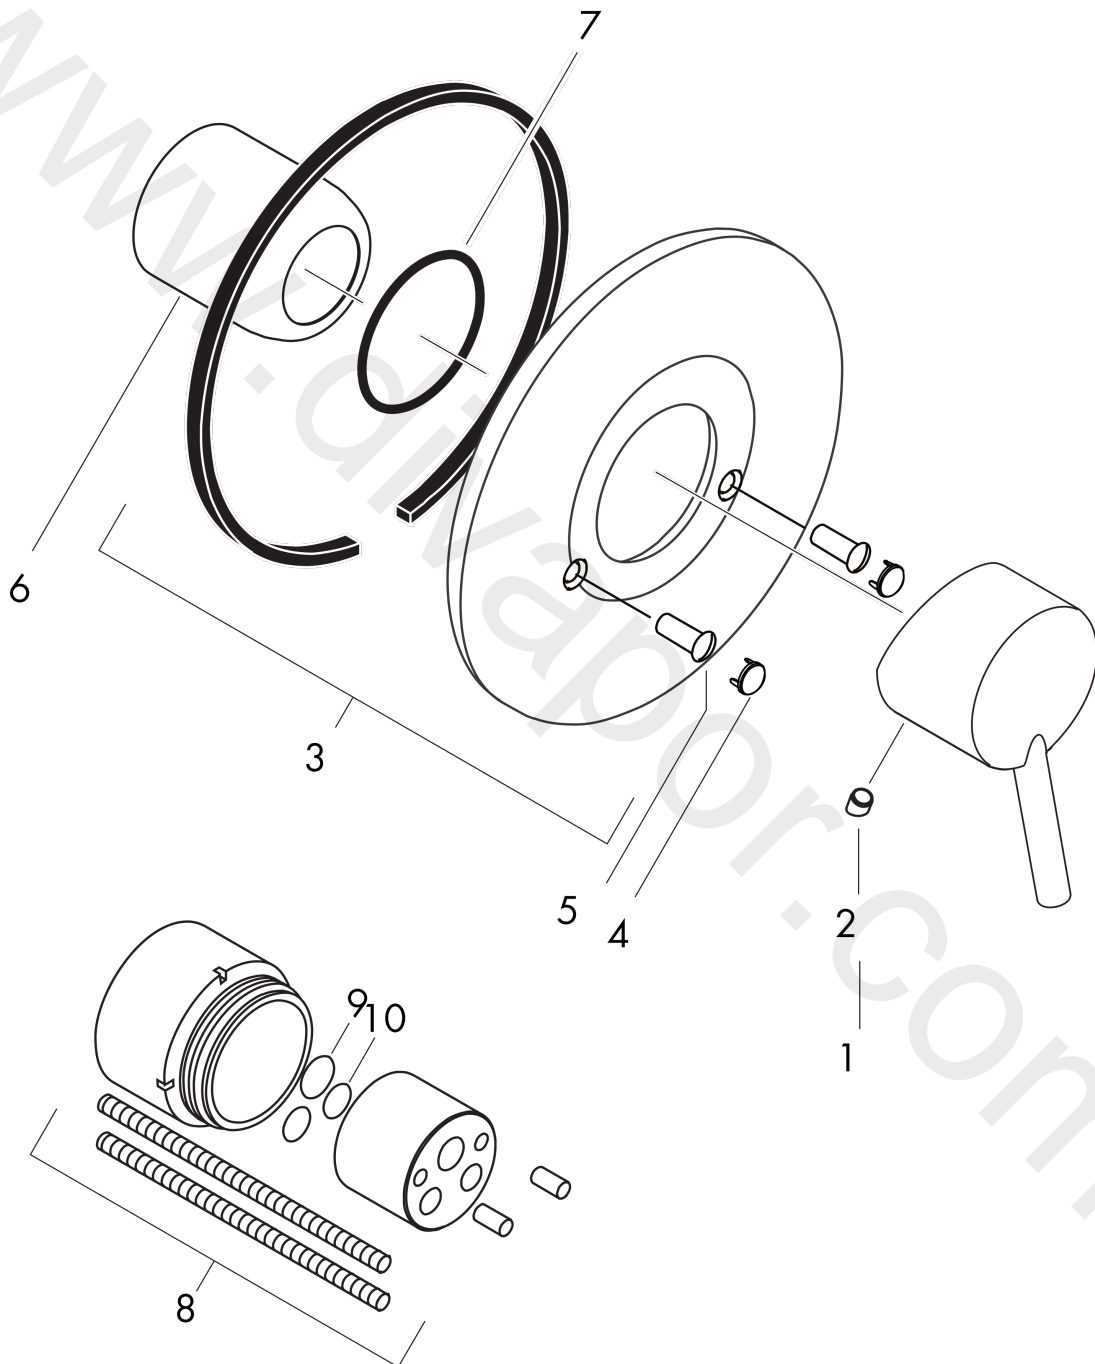

Talis S
Single lever shower mixer for concealed installation
 Finish: **Chrome** Article Number: **72606000**

Description

product features

- 1 function
- maximum flow rate at 3 bar: 28 l/min
- connection type: basic set

Article Details

Price excl. VAT 60,00 £

Product image

Scale drawing

Flowchart

Talis S
Single lever shower mixer for concealed installation
 Finish: **Chrome** Article Number: **72606000**

Exploded Drawing

Year of production: >10/15

Talis S

Single lever shower mixer for concealed installation

Finish: **Chrome** Article Number: **72606000**

Spare part list

Year of production: >10/15

Pos.	Description	Article Number	Price	PU
1	handle	92644000	£ 35,00	1
2	screw cover	96338000	£ 3,30	1
3	escutcheon Ø 150 mm	96555000	£ 64,00	1
4	cover cap	95433000	£ 6,10	1
5	hollow screw	96065000	£ 6,10	1
6	flange	95010000	£ 35,00	1
7	O-Ring 48x3	95508000	£ 3,30	1
8	extension set 28 mm shower mixer	32698000	£ 137,00	1
9	O-ring 10x1,5	98123000	£ 3,30	1
10	O-ring 12x1,5	98430000	£ 3,30	1