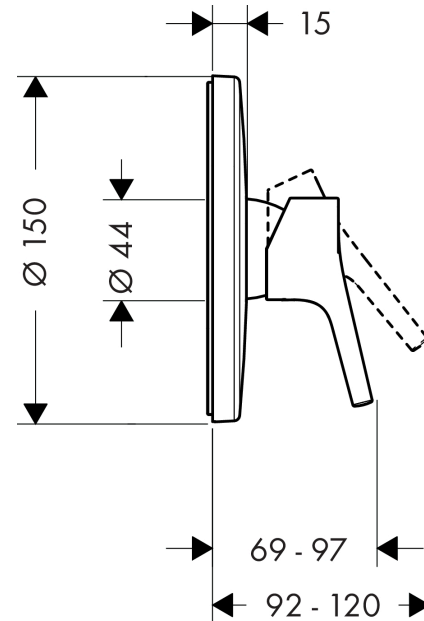

Scale drawing