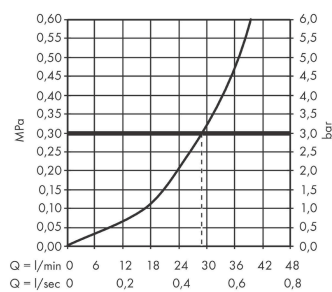

Talis S

Single lever shower mixer for concealed installation for iBox universal

Finish: **Chrome** Article Number: **72605000**

Description

product features

- 1 function
- maximum flow rate at 3 bar: 29,3 l/min
- ceramic cartridge
- temperature limitation adjustable
- connection type: basic set

Article Details

Price excl. VAT

181,67 £

Certificates / Sustainability

Product image

Scale drawing

Flowchart

Talis S