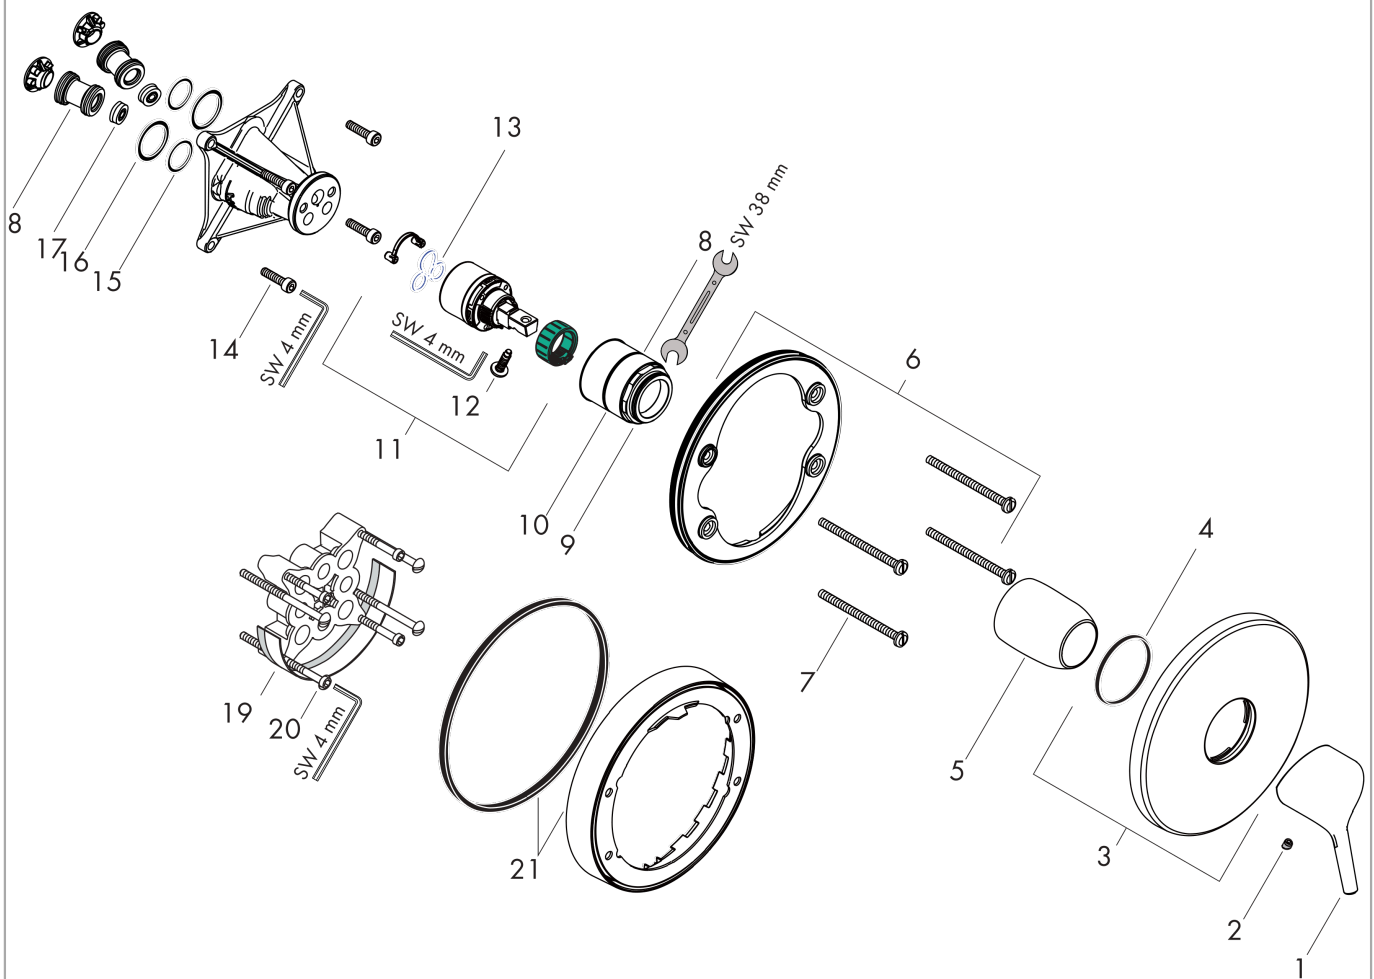

Talis S

Single lever shower mixer for concealed installation for iBox universal

Finish: **Chrome** Article Number: **72605000**

Description

product features

- 1 function
- maximum flow rate at 3 bar: 29,3 l/min
- ceramic cartridge
- temperature limitation adjustable
- connection type: basic set

Article Details

Price excl. VAT

181,67 £

Certificates / Sustainability

Product image

Scale drawing

Flowchart

Talis S

Single lever shower mixer for concealed installation for iBox universal

Finish: **Chrome** Article Number: **72605000**

Exploded Drawing

Year of production: >10/19

Talis S

Single lever shower mixer for concealed installation for iBox universal

Finish: **Chrome** Article Number: **72605000**

Spare part list

Year of production: >10/19

Pos.	Description	Article Number	Price	PU
1	handle	92644000	£ 35,00	1
2	screw cover	96338000	£ 3,30	1
3	escutcheon Ø 150 mm	98792000	£ 64,00	1
4	O-ring 43x3	98418000	£ 3,30	1
5	sleeve	98790000	£ 35,00	1
6	holder for escutcheon	98793000	£ 43,00	1
7	set of fixing screws	96454000	£ 9,00	1
8	nut	98796000	£ 43,00	1
9	O-ring 30x1,5	98433000	£ 3,30	1
10	O-ring 39x1,5	98400000	£ 3,30	1
11	cartridge, assy	92730000	£ 35,00	1
12	locking screw for handle	95140000	£ 6,10	1
13	seal	95008000	£ 9,00	1
14	set of screws	96525000	£ 9,00	1
15	O-ring 16x2	98133000	£ 3,30	1
16	O-Ring 22x2	98185000	£ 3,30	1
17	flow limiter (22 l/min)	95884000	£ 13,30	1
18	noise reduction	96429000	£ 6,10	1
19	extension 25 mm	13595000	£ 75,00	1
20	set of fixing screws	97747000	£ 3,30	1
21	extension 22 mm (Ø 150 mm)	13597000	£ 72,00	1
a	concealed item	01800180	£ 163,00	1