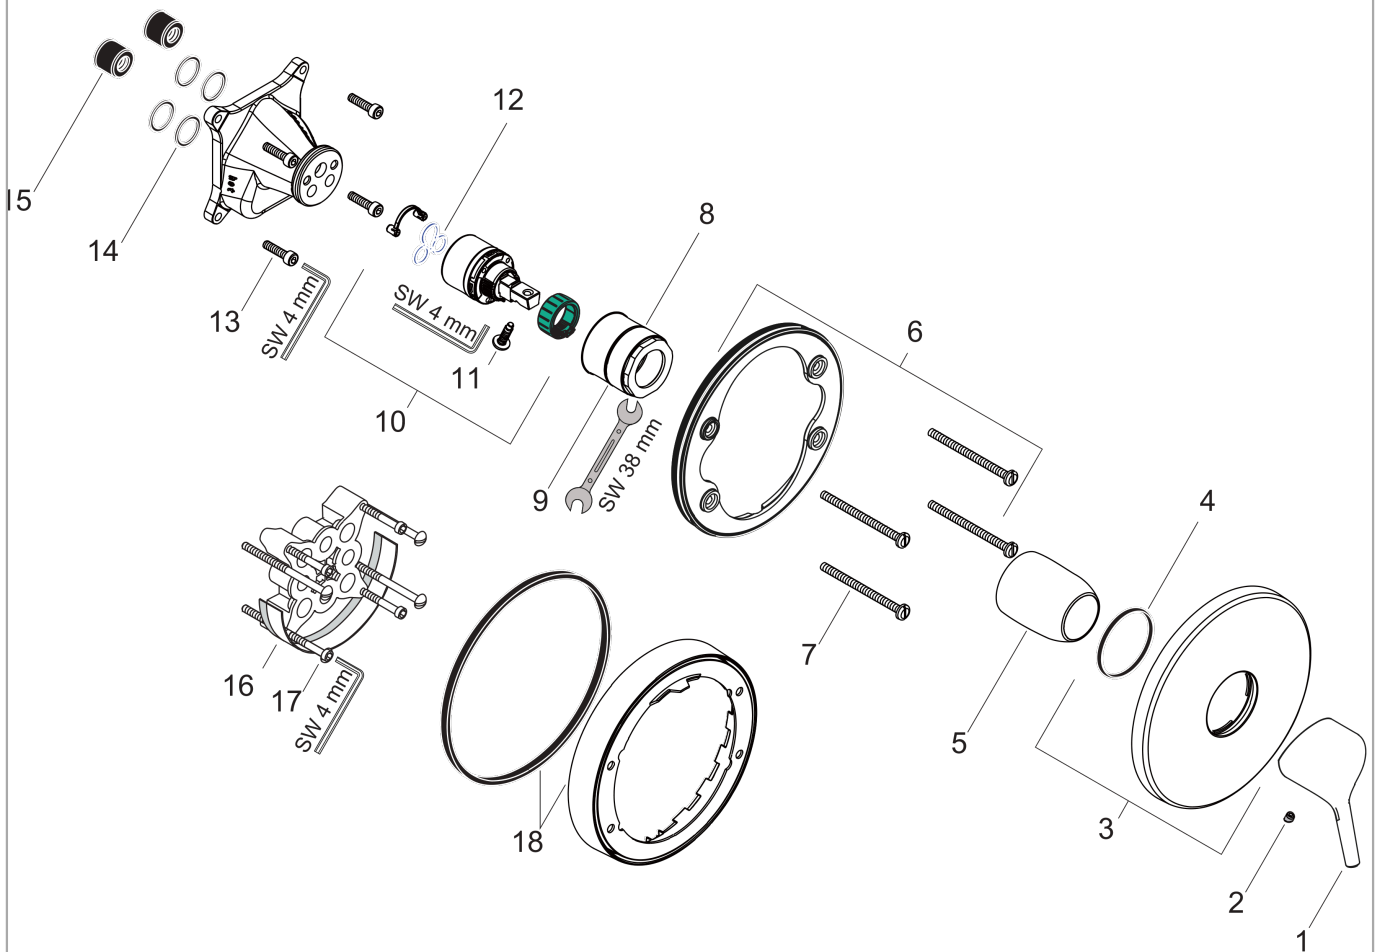

**Talis S**

**Single lever shower mixer for concealed installation for iBox universal**

Surfaces: Article Number: **72605000**

**Exploded Drawing**

Year of production: **10/15 - 12/16**

## Talis S

Single lever shower mixer for concealed installation for iBox universal

Surfaces: Article Number: **72605000**

### Spare part list

Year of production: **10/15 - 12/16**

Pos.	Description	Article Number	Price	PU
1	handle	92644000	-	1
2	screw cover	96338000	-	1
3	escutcheon Ø 150 mm	98792000	-	1
4	O-ring 43x3	98418000	-	1
5	sleeve	98790000	-	1
6	holder for escutcheon	98793000	-	1
7	set of fixing screws	96454000	-	1
8	nut	98796000	-	1
9	O-ring 39x1,5	98400000	-	1
10	cartridge, assy	92730000	-	1
11	locking screw for handle	95140000	-	1
12	seal	95008000	-	1
13	set of screws	96525000	-	1
14	O-ring 16x2	98133000	-	1
15	noise reduction	94073000	-	1
16	extension 25 mm	13595000	-	1
17	set of fixing screws	97747000	-	1
18	extension 22 mm (Ø 150 mm)	13597000	-	1
a	concealed item	01800180	-	1
b	conversion kit to escutcheon Ø 170 mm (shower mixer)	95355000	-	1