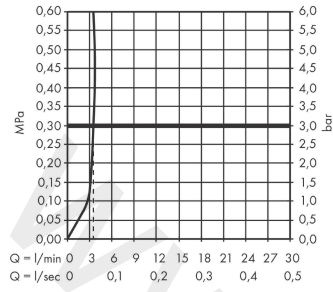

Rebris E

Single lever basin mixer 240 CoolStart EcoSmart+ for wash bowls with pop-up waste set

Finish: **Chrome** Article Number: **72591000**

Flowchart

www.divapor.com