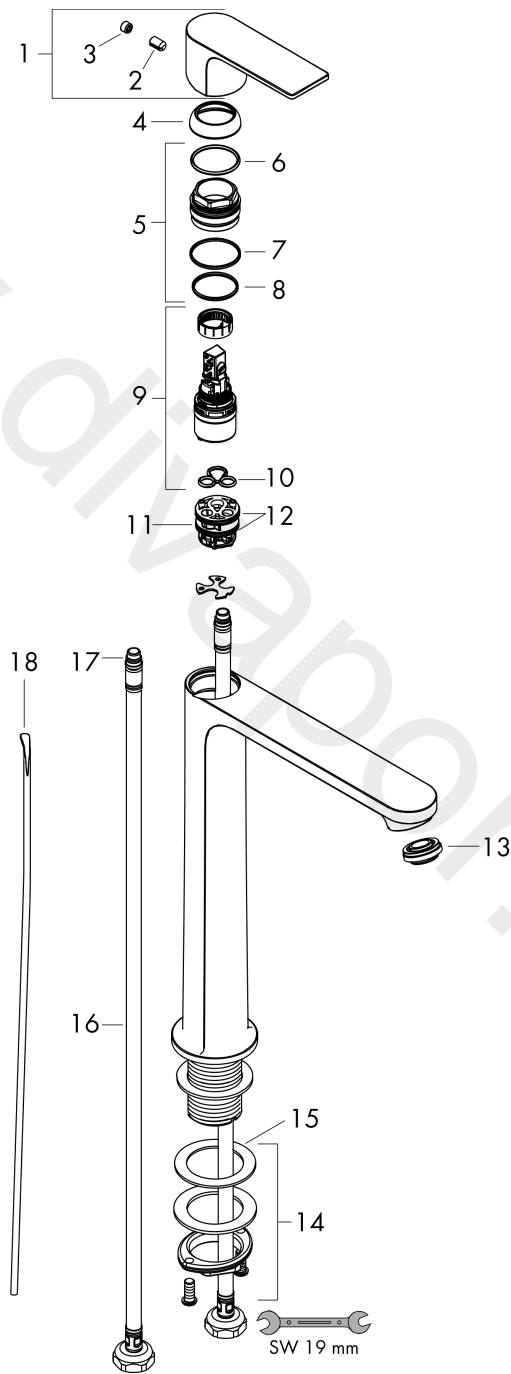

Rebris E

Single lever basin mixer 240 CoolStart EcoSmart+ for wash bowls with pop-up waste set

Finish: **Chrome** Article Number: **72591000**

Description

product features

- consists of: single lever basin mixer, waste set
- ComfortZone 240
- projection: 169 mm
- spout height: 242 mm
- handle variant: lever handle
- spray type: normal spray
- maximum flow rate at 3 bar: 4 l/min
- ceramic cartridge
- temperature limitation adjustable
- suitable for continuous flow water heaters
- pop-up waste set G 1¼
- material waste set: synthetic
- connection type: G ¾ connections
- connection dimension: DN15
- cold water in basic handle position
- EU taxonomy: max. 6 l/min - Substantial Contribution (SC) possible
- WRAS 2304315
- WRAS 2304315 - Approval letter 2304315

Finish: **Chrome** Article Number: **72591000**

Exploded Drawing

Year of production: >06/22

Rebris E**Single lever basin mixer 240 CoolStart EcoSmart+ for wash bowls with pop-up waste set**Finish: **Chrome** Article Number: **72591000****Spare part list**

Year of production: >06/22

Pos.	Description	Article Number	Price	PU
1	handle	94643000	£ 51,00	1
2	screw cover	95704000	£ 3,30	1
3	hollow set screw M6x10 DIN 916	96029000	£ 3,30	1
4	flange	98863000	£ 51,00	1
5	nut	98864000	£ 43,00	1
6	O-ring 24x2	98388000	£ 3,30	1
7	O-ring 27x1,5	92527000	£ 13,30	1
8	O-ring 25x1,5	98146000	£ 3,30	1
9	cartridge, assy	95973001	£ 79,00	1
10	seal	98865000	£ 35,00	1
11	adapter for cartridge	98866000	£ 35,00	1
12	O-ring 23x2	98398000	£ 3,30	1
13	aerator M24x1 (4,5 l/min)	94364001	£ 9,00	1
14	fixing set (Ø 32)	13961000	£ 25,00	1
15	lever collar	97548000	£ 3,30	1
16	connection hose 600 mm M8x0,75 G3/8	96556000	£ 25,00	1
17	O-ring 6,6x1,6	93019000	£ 3,30	1
18	pull rod	96657000	£ 13,30	1
a	pop up waste	92168000	£ 43,00	1
b	fixation extension 35 mm	13898000	£ 79,00	1
c	lever arm 340mm (ball-Ø12mm)	96324000	£ 25,00	1