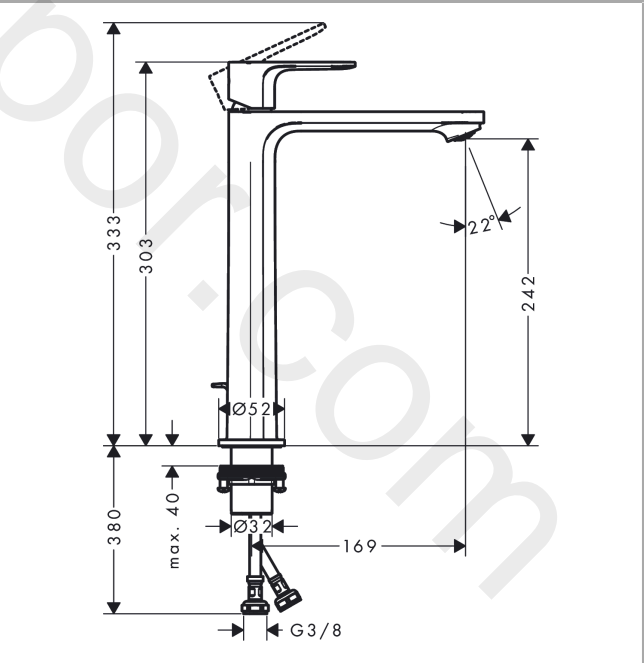

Scale drawing