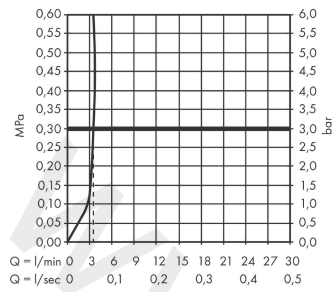

Rebris S

Single lever basin mixer 240 CoolStart EcoSmart+ for wash bowls with pop-up waste set

Finish: **Matt Black** Article Number: **72590670**

Description

product features

- consists of: single lever basin mixer, waste set
- ComfortZone 240
- projection: 169 mm
- spout height: 242 mm
- handle variant: lever handle
- spray type: normal spray
- maximum flow rate at 3 bar: 4 l/min
- ceramic cartridge
- temperature limitation adjustable
- suitable for continuous flow water heaters
- pop-up waste set G 1¼
- material waste set: synthetic
- connection type: G ¾ connections
- connection dimension: DN15
- cold water in basic handle position
- EU taxonomy: max. 6 l/min - Substantial Contribution (SC) possible
- WRAS 2304315
- WRAS 2304315 - Approval letter 2304315

Single lever basin mixer 240 CoolStart EcoSmart+ for wash bowls with pop-up waste set

Finish: **Matt Black** Article Number: **72590670**

Flowchart

Rebris S

Single lever basin mixer 240 CoolStart EcoSmart+ for wash bowls with pop-up waste set