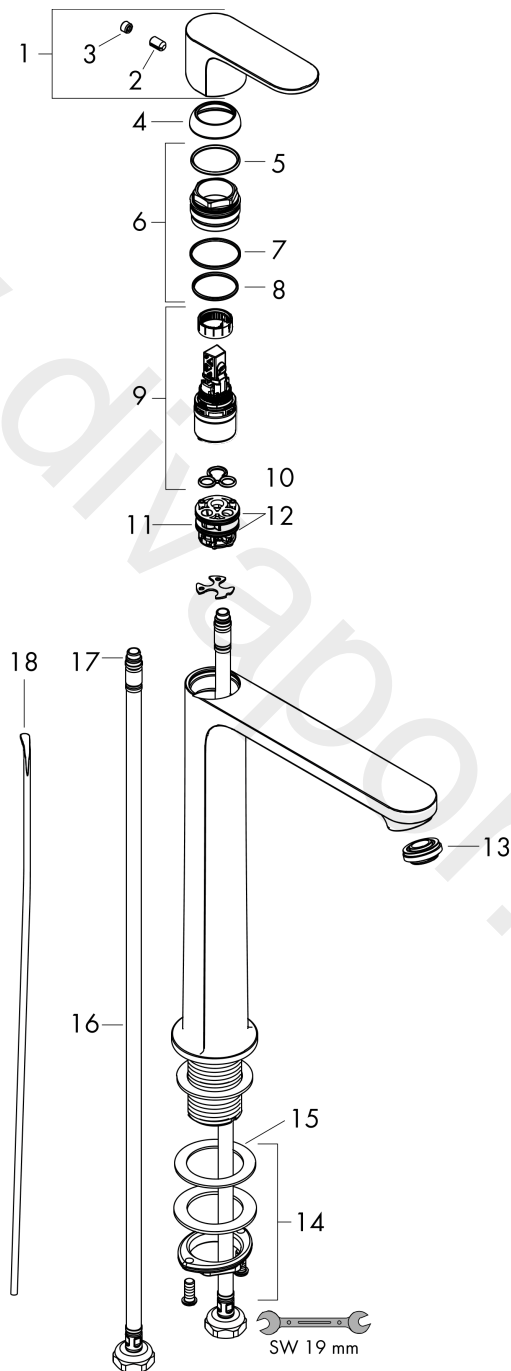

Rebris S

Single lever basin mixer 240 CoolStart EcoSmart+ for wash bowls with pop-up waste set

Finish: **Matt Black** Article Number: **72590670**

Description

product features

- consists of: single lever basin mixer, waste set
- ComfortZone 240
- projection: 169 mm
- spout height: 242 mm
- handle variant: lever handle
- spray type: normal spray
- maximum flow rate at 3 bar: 4 l/min
- ceramic cartridge
- temperature limitation adjustable
- suitable for continuous flow water heaters
- pop-up waste set G 1¼
- material waste set: synthetic
- connection type: G ¾ connections
- connection dimension: DN15
- cold water in basic handle position
- EU taxonomy: max. 6 l/min - Substantial Contribution (SC) possible
- WRAS 2304315
- WRAS 2304315 - Approval letter 2304315

Finish: **Matt Black** Article Number: **72590670**

Exploded Drawing

Year of production: >06/22

Rebris S**Single lever basin mixer 240 CoolStart EcoSmart+ for wash bowls with pop-up waste set**Finish: **Matt Black** Article Number: **72590670****Spare part list**

Year of production: >06/22

Pos.	Description	Article Number	Price	PU
1	handle	94642670	£ 76,00	1
2	hollow set screw M6x10 DIN 916	96029000	£ 3,30	1
3	screw cover	95704610	£ 4,80	1
4	flange	98863670	£ 76,00	1
5	nut	98864000	£ 43,00	1
6	O-ring 24x2	98388000	£ 3,30	1
7	O-ring 27x1,5	92527000	£ 13,30	1
8	O-ring 25x1,5	98146000	£ 3,30	1
9	cartridge, assy	95973001	£ 79,00	1
10	seal	98865000	£ 35,00	1
11	adapter for cartridge	98866000	£ 35,00	1
12	O-ring 23x2	98398000	£ 3,30	1
13	aerator M24x1 (4,5 l/min)	94364001	£ 9,00	1
14	fixing set (Ø 32)	13961000	£ 25,00	1
15	lever collar	97548000	£ 3,30	1
16	connection hose 600 mm M8x0,75 G3/8	96556000	£ 25,00	1
17	O-ring 6,6x1,6	93019000	£ 3,30	1
18	pull rod	96657670	£ 19,80	1
a	pop up waste	94139670	£ 163,00	1
b	fixation extension 35 mm	13898000	£ 79,00	1
c	lever arm 340mm (ball-Ø12mm)	96324000	£ 25,00	1