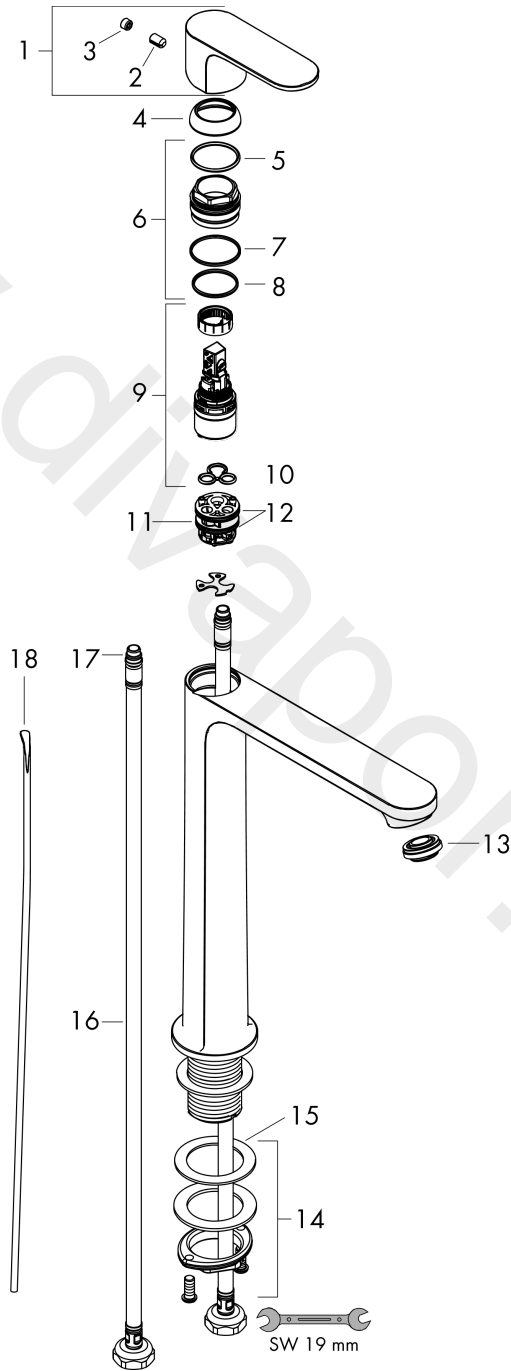

Rebris S

Single lever basin mixer 240 CoolStart EcoSmart+ for wash bowls with pop-up waste set

Finish: **Chrome** Article Number: **72590000**

Exploded Drawing

Year of production: >06/22

Rebris S

Single lever basin mixer 240 CoolStart EcoSmart+ for wash bowls with pop-up waste set

Finish: **Chrome** Article Number: **72590000**

Spare part list

Year of production: >06/22

Pos.	Description	Article Number	Price	PU
1	handle	94642000	£ 51,00	1
2	screw cover	95704000	£ 3,30	1
3	hollow set screw M6x10 DIN 916	96029000	£ 3,30	1
4	flange	98863000	£ 51,00	1
5	nut	98864000	£ 43,00	1
6	O-ring 24x2	98388000	£ 3,30	1
7	O-ring 27x1,5	92527000	£ 13,30	1
8	O-ring 25x1,5	98146000	£ 3,30	1
9	cartridge, assy	95973001	£ 79,00	1
10	seal	98865000	£ 35,00	1
11	adapter for cartridge	98866000	£ 35,00	1
12	O-ring 23x2	98398000	£ 3,30	1
13	aerator M24x1 (4,5 l/min)	94364001	£ 9,00	1
14	fixing set (Ø 32)	13961000	£ 25,00	1
15	lever collar	97548000	£ 3,30	1
16	connection hose 600 mm M8x0,75 G3/8	96556000	£ 25,00	1
17	O-ring 6,6x1,6	93019000	£ 3,30	1
18	pull rod	96657000	£ 13,30	1
a	pop up waste	92168000	£ 43,00	1
b	fixation extension 35 mm	13898000	£ 79,00	1
c	lever arm 340mm (ball-Ø12mm)	96324000	£ 25,00	1