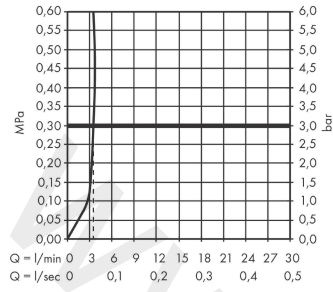

Rebris S

Single lever basin mixer 240 CoolStart EcoSmart+ for wash bowls with pop-up waste set

Finish: **Chrome** Article Number: **72590000**

Flowchart