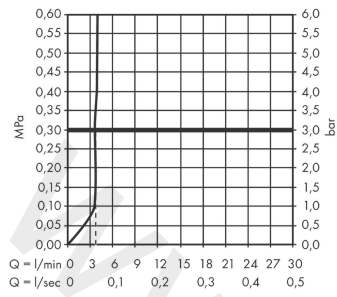

Rebris E

Single lever basin mixer 110 CoolStart EcoSmart+ with pop-up waste set

Finish: **Matt Black** Article Number: **72589670**

Flowchart

www.divapor.com