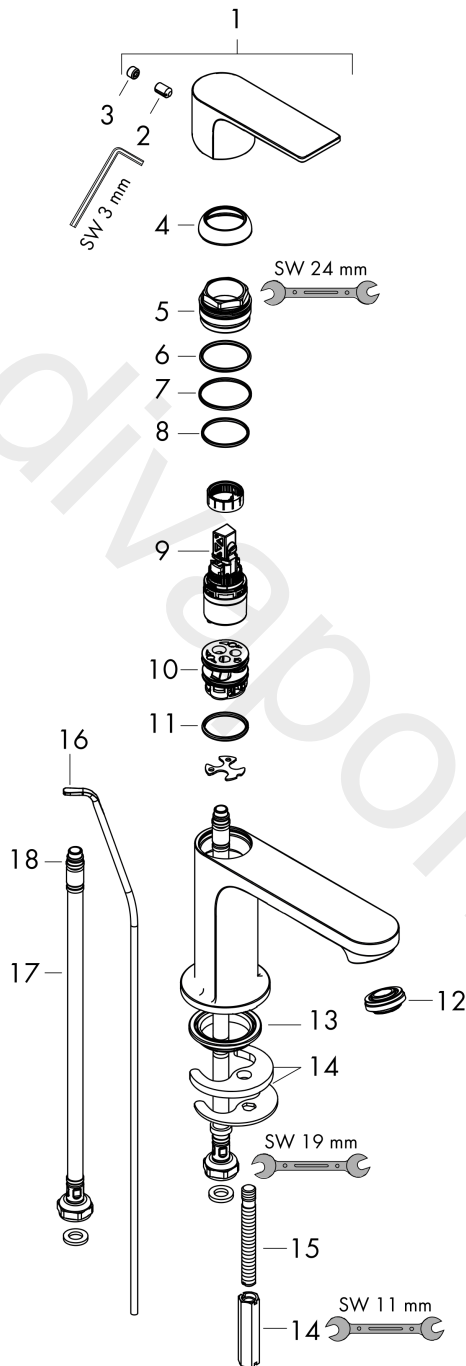

Rebris E

Single lever basin mixer 110 CoolStart EcoSmart+ with pop-up waste set

Finish: **Matt Black** Article Number: **72589670**

Description

product features

- consists of: single lever basin mixer, waste set
- ComfortZone 110
- projection: 133 mm
- spout height: 109 mm
- handle variant: lever handle
- spray type: normal spray
- maximum flow rate at 3 bar: 4 l/min
- ceramic cartridge
- temperature limitation adjustable
- suitable for continuous flow water heaters
- pop-up waste set G 1¼
- material waste set: synthetic
- connection type: G ¾ connections
- connection dimension: DN15
- cold water in basic handle position
- EU taxonomy: max. 6 l/min - Substantial Contribution (SC) possible
- WRAS 2304315
- WRAS 2304315 - Approval letter 2304315

Single lever basin mixer 110 CoolStart EcoSmart+ with pop-up waste set

Finish: **Matt Black** Article Number: **72589670**

Flowchart

www.divapor.com

Rebris E

Single lever basin mixer 110 CoolStart EcoSmart+ with pop-up waste set

Finish: **Matt Black** Article Number: **72589670**

Exploded Drawing

Year of production: >06/22

Rebris E**Single lever basin mixer 110 CoolStart EcoSmart+ with pop-up waste set**Finish: **Matt Black** Article Number: **72589670****Spare part list**

Year of production: >06/22

Pos.	Description	Article Number	Price	PU
1	handle	94645670	£ 76,00	1
2	screw cover	95704610	£ 4,80	1
3	hollow set screw M6x10 DIN 916	96029000	£ 3,30	1
4	flange	98863670	£ 76,00	1
5	nut	98864000	£ 43,00	1
6	O-ring 24x2	98388000	£ 3,30	1
7	O-ring 27x1,5	92527000	£ 13,30	1
8	O-ring 25x1,5	98146000	£ 3,30	1
9	cartridge, assy	95973001	£ 79,00	1
10	adapter for cartridge	95975000	£ 9,00	1
11	O-ring 23x2	98398000	£ 3,30	1
12	aerator M24x1 (4,5 l/min)	94364001	£ 9,00	1
13	seal Ø 42	98722000	£ 6,10	1
14	fixing set	96016000	£ 35,00	1
15	screw M8 x 68	97736000	£ 6,10	1
16	connection hose 450 mm M8x0,75 G3/8	97206000	£ 35,00	1
17	O-ring 6,6x1,6	93019000	£ 3,30	1
18	pull rod	96657670	£ 19,80	1
a	pop up waste	94139670	£ 163,00	1