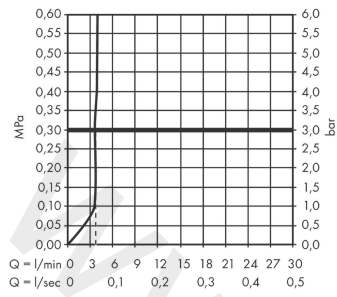

Rebris E

Single lever basin mixer 110 CoolStart EcoSmart+ with pop-up waste set

Finish: **Chrome** Article Number: **72589000**

Flowchart

www.divapor.com