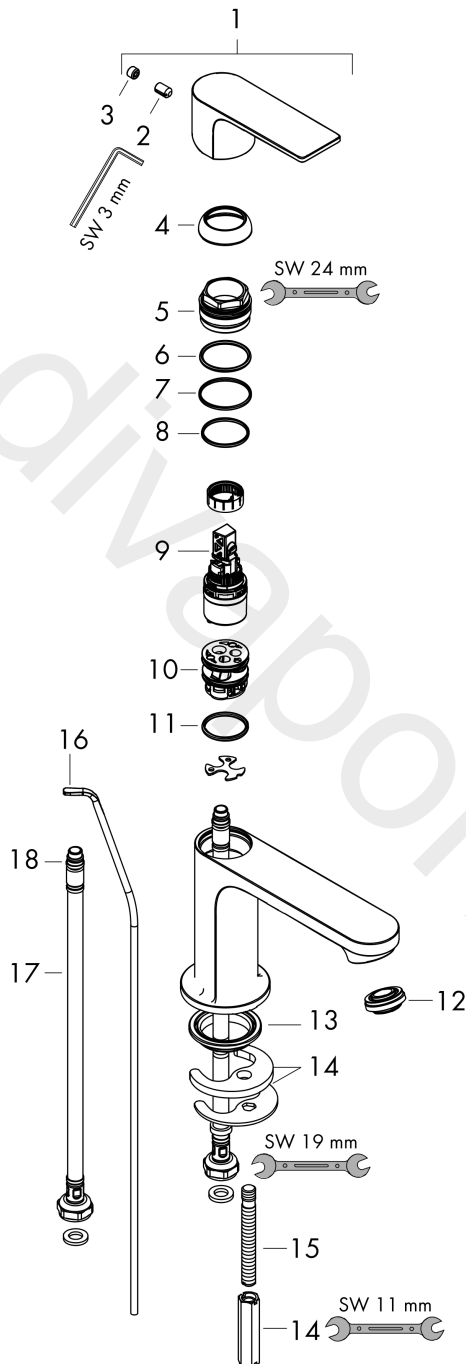

Rebris E

Single lever basin mixer 110 CoolStart EcoSmart+ with pop-up waste set

Finish: **Chrome** Article Number: **72589000**

Description

product features

- consists of: single lever basin mixer, waste set
- ComfortZone 110
- projection: 133 mm
- spout height: 109 mm
- handle variant: lever handle
- spray type: normal spray
- maximum flow rate at 3 bar: 4 l/min
- ceramic cartridge
- temperature limitation adjustable
- suitable for continuous flow water heaters
- pop-up waste set G 1¼
- material waste set: synthetic
- connection type: G ¾ connections
- connection dimension: DN15
- cold water in basic handle position
- EU taxonomy: max. 6 l/min - Substantial Contribution (SC) possible
- WRAS 2304315
- WRAS 2304315 - Approval letter 2304315

Single lever basin mixer 110 CoolStart EcoSmart+ with pop-up waste set

Finish: **Chrome** Article Number: **72589000**

Flowchart

www.divapor.com

Rebris E
Single lever basin mixer 110 CoolStart EcoSmart+ with pop-up waste set
 Finish: **Chrome** Article Number: **72589000**

Exploded Drawing

Year of production: >06/22

Rebris E**Single lever basin mixer 110 CoolStart EcoSmart+ with pop-up waste set**Finish: **Chrome** Article Number: **72589000****Spare part list**

Year of production: >06/22

Pos.	Description	Article Number	Price	PU
1	handle	94645000	£ 51,00	1
2	screw cover	95704000	£ 3,30	1
3	hollow set screw M6x10 DIN 916	96029000	£ 3,30	1
4	flange	98863000	£ 51,00	1
5	nut	98864000	£ 43,00	1
6	O-ring 24x2	98388000	£ 3,30	1
7	O-ring 27x1,5	92527000	£ 13,30	1
8	O-ring 25x1,5	98146000	£ 3,30	1
9	cartridge, assy	95973001	£ 79,00	1
10	adapter for cartridge	95975000	£ 9,00	1
11	O-ring 23x2	98398000	£ 3,30	1
12	aerator M24x1 (4,5 l/min)	94364001	£ 9,00	1
13	seal Ø 42	98722000	£ 6,10	1
14	fixing set	96016000	£ 35,00	1
15	screw M8 x 68	97736000	£ 6,10	1
16	pull rod	96657000	£ 13,30	1
17	connection hose 450 mm M8x0,75 G3/8	97206000	£ 35,00	1
18	O-ring 6,6x1,6	93019000	£ 3,30	1
a	pop up waste	94139000	£ 96,00	1