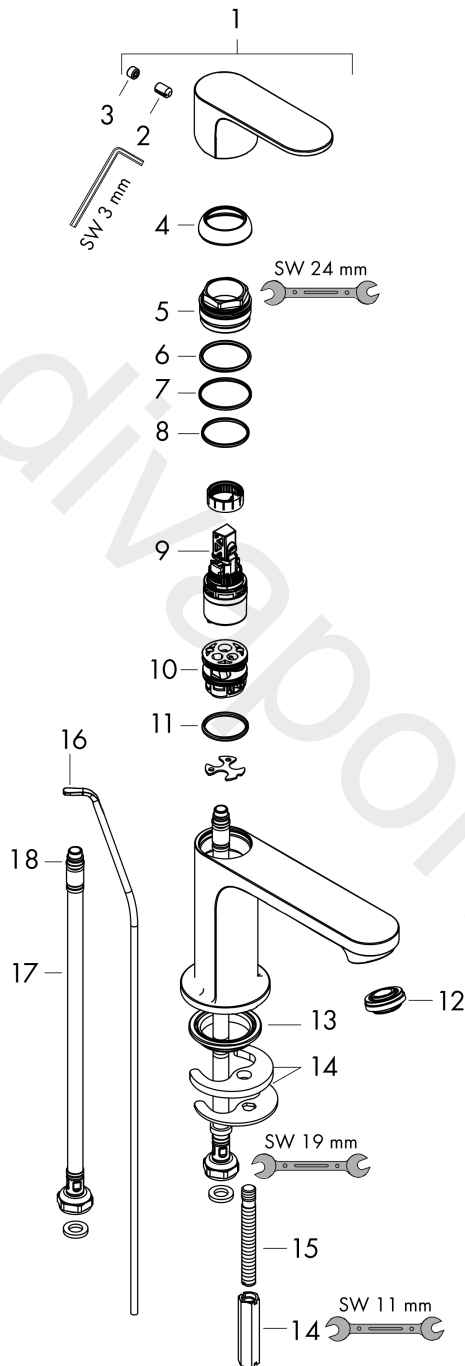

Rebris S

Single lever basin mixer 110 CoolStart EcoSmart+ with pop-up waste set

Finish: **Matt Black** Article Number: **72588670**

Description

product features

- consists of: single lever basin mixer, waste set
- ComfortZone 110
- projection: 133 mm
- spout height: 109 mm
- handle variant: lever handle
- spray type: normal spray
- maximum flow rate at 3 bar: 4 l/min
- ceramic cartridge
- temperature limitation adjustable
- suitable for continuous flow water heaters
- pop-up waste set G 1¼
- material waste set: synthetic
- connection type: G ¾ connections
- connection dimension: DN15
- cold water in basic handle position
- EU taxonomy: max. 6 l/min - Substantial Contribution (SC) possible
- WRAS 2304315
- WRAS 2304315 - Approval letter 2304315

Single lever basin mixer 110 CoolStart EcoSmart+ with pop-up waste set

Finish: **Matt Black** Article Number: **72588670**

Flowchart

www.divapor.com

Rebris S

Single lever basin mixer 110 CoolStart EcoSmart+ with pop-up waste set

Finish: **Matt Black** Article Number: **72588670**

Exploded Drawing

Year of production: >06/22

Rebris S**Single lever basin mixer 110 CoolStart EcoSmart+ with pop-up waste set**Finish: **Matt Black** Article Number: **72588670****Spare part list**

Year of production: >06/22

Pos.	Description	Article Number	Price	PU
1	handle	94644670	£ 76,00	1
2	hollow set screw M6x10 DIN 916	96029000	£ 3,30	1
3	screw cover	95704610	£ 4,80	1
4	flange	98863670	£ 76,00	1
5	nut	98864000	£ 43,00	1
6	O-ring 24x2	98388000	£ 3,30	1
7	O-ring 27x1,5	92527000	£ 13,30	1
8	O-ring 25x1,5	98146000	£ 3,30	1
9	cartridge, assy	95973001	£ 79,00	1
10	adapter for cartridge	95975000	£ 9,00	1
11	O-ring 23x2	98398000	£ 3,30	1
12	aerator M24x1 (4,5 l/min)	94364001	£ 9,00	1
13	seal Ø 42	98722000	£ 6,10	1
14	fixing set	96016000	£ 35,00	1
15	screw M8 x 68	97736000	£ 6,10	1
16	pull rod	96657670	£ 19,80	1
17	connection hose 450 mm M8x0,75 G3/8	97206000	£ 35,00	1
18	O-ring 6,6x1,6	93019000	£ 3,30	1
a	pop up waste	94139670	£ 163,00	1