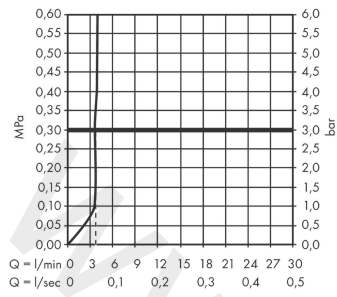

Rebris S

Single lever basin mixer 110 CoolStart EcoSmart+ with pop-up waste set

Finish: **Matt Black** Article Number: **72588670**

Flowchart

www.divapor.com