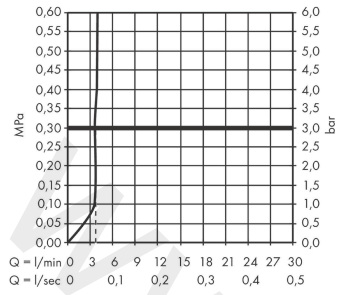

Rebris S

Single lever basin mixer 110 CoolStart EcoSmart+ with pop-up waste set

Finish: **Chrome** Article Number: **72588000**

Flowchart

www.divapor.com