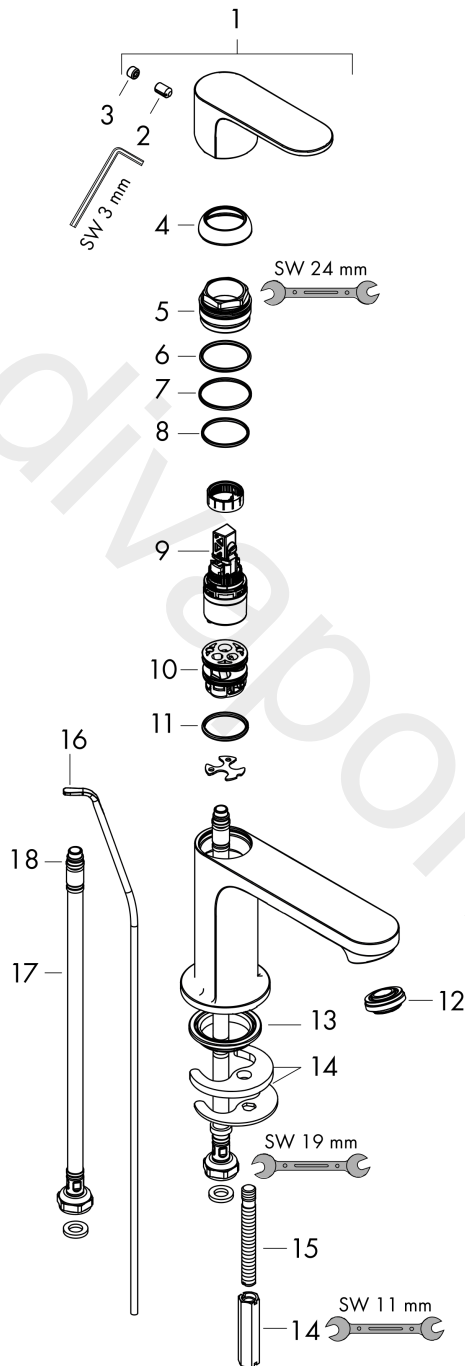

Rebris S
Single lever basin mixer 110 CoolStart EcoSmart+ with pop-up waste set
Finish: **Chrome** Article Number: **72588000**

Exploded Drawing

Year of production: >06/22

Rebris S

Single lever basin mixer 110 CoolStart EcoSmart+ with pop-up waste set

Finish: **Chrome** Article Number: **72588000**

Spare part list

Year of production: >06/22

Pos.	Description	Article Number	Price	PU
1	handle	94644000	£ 51,00	1
2	hollow set screw M6x10 DIN 916	96029000	£ 3,30	1
3	screw cover	95704000	£ 3,30	1
4	flange	98863000	£ 51,00	1
5	nut	98864000	£ 43,00	1
6	O-ring 24x2	98388000	£ 3,30	1
7	O-ring 27x1,5	92527000	£ 13,30	1
8	O-ring 25x1,5	98146000	£ 3,30	1
9	cartridge, assy	95973001	£ 79,00	1
10	adapter for cartridge	95975000	£ 9,00	1
11	O-ring 23x2	98398000	£ 3,30	1
12	aerator M24x1 (4,5 l/min)	94364001	£ 9,00	1
13	seal Ø 42	98722000	£ 6,10	1
14	fixing set	96016000	£ 35,00	1
15	screw M8 x 68	97736000	£ 6,10	1
16	pull rod	96657000	£ 13,30	1
17	connection hose 450 mm M8x0,75 G3/8	97206000	£ 35,00	1
18	O-ring 6,6x1,6	93019000	£ 3,30	1
a	pop up waste	94139000	£ 96,00	1