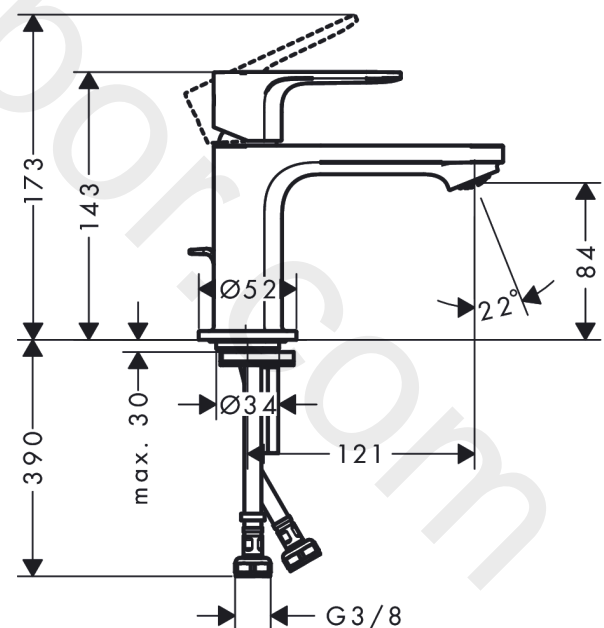

Scale drawing