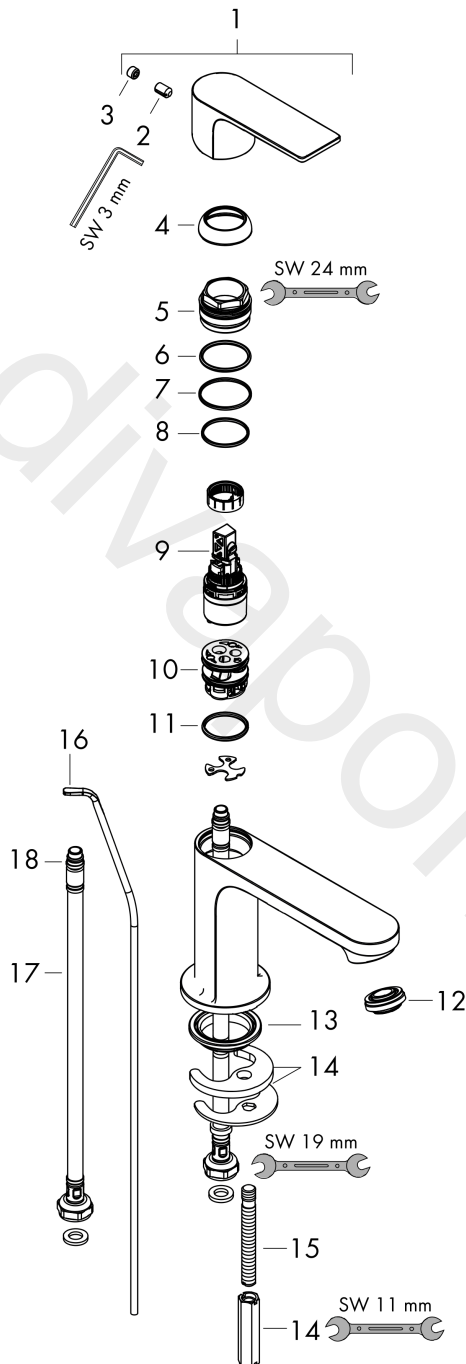

Rebris E

Single lever basin mixer 80 CoolStart EcoSmart+ with pop-up waste set

Finish: **Matt Black** Article Number: **72587670**

Description

product features

- consists of: single lever basin mixer, waste set
- ComfortZone 80
- projection: 121 mm
- spout height: 84 mm
- handle variant: lever handle
- spray type: normal spray
- maximum flow rate at 3 bar: 4 l/min
- ceramic cartridge
- temperature limitation adjustable
- suitable for continuous flow water heaters
- pop-up waste set G 1¼
- material waste set: synthetic
- connection type: G ¾ connections
- connection dimension: DN15
- cold water in basic handle position
- EU taxonomy: max. 6 l/min - Substantial Contribution (SC) possible
- WRAS 2304315
- WRAS 2304315 - Approval letter 2304315

Single lever basin mixer 80 CoolStart EcoSmart+ with pop-up waste set

Finish: **Matt Black** Article Number: **72587670**

Flowchart

www.divapor.com

Rebris E

Single lever basin mixer 80 CoolStart EcoSmart+ with pop-up waste set

Finish: **Matt Black** Article Number: **72587670**

Exploded Drawing

Year of production: >06/22

Rebris E**Single lever basin mixer 80 CoolStart EcoSmart+ with pop-up waste set**Finish: **Matt Black** Article Number: **72587670****Spare part list**

Year of production: >06/22

Pos.	Description	Article Number	Price	PU
1	handle	94645670	£ 76,00	1
2	screw cover	95704610	£ 4,80	1
3	hollow set screw M6x10 DIN 916	96029000	£ 3,30	1
4	flange	98863670	£ 76,00	1
5	nut	98864000	£ 43,00	1
6	O-ring 24x2	98388000	£ 3,30	1
7	O-ring 27x1,5	92527000	£ 13,30	1
8	O-ring 25x1,5	98146000	£ 3,30	1
9	cartridge, assy	95973001	£ 79,00	1
10	adapter for cartridge	95975000	£ 9,00	1
11	O-ring 23x2	98398000	£ 3,30	1
12	aerator M24x1 (4,5 l/min)	94364001	£ 9,00	1
13	seal Ø 42	98722000	£ 6,10	1
14	fixing set	96016000	£ 35,00	1
15	screw M8 x 68	97736000	£ 6,10	1
16	pull rod	96657670	£ 19,80	1
17	connection hose 450 mm M8x0,75 G3/8	97206000	£ 35,00	1
18	O-ring 6,6x1,6	93019000	£ 3,30	1
a	pop up waste	92168670	-	1