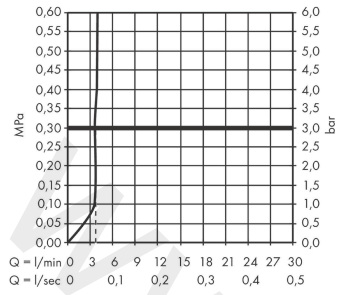

Rebris E

Single lever basin mixer 80 CoolStart EcoSmart+ with pop-up waste set

Finish: **Matt Black** Article Number: **72587670**

Flowchart

www.divapor.com