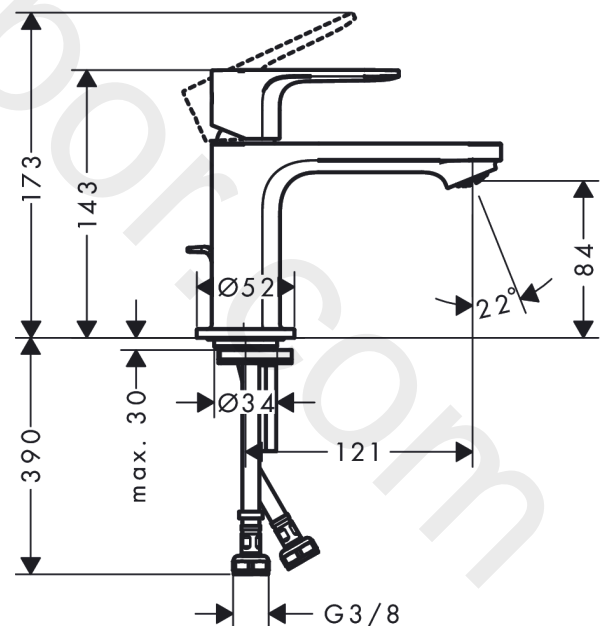

Scale drawing