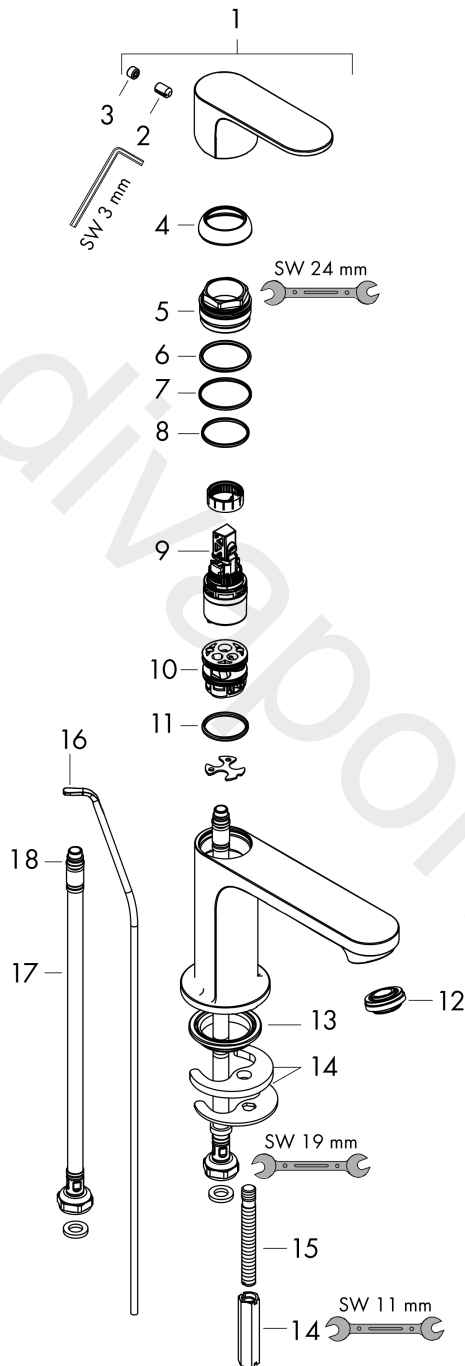

#### product features

- consists of: single lever basin mixer, waste set
- ComfortZone 80
- projection: 121 mm
- spout height: 84 mm
- handle variant: lever handle
- spray type: normal spray
- maximum flow rate at 3 bar: 4 l/min
- ceramic cartridge
- temperature limitation adjustable
- suitable for continuous flow water heaters
- pop-up waste set G 1¼
- material waste set: synthetic
- connection type: G ¾ connections
- connection dimension: DN15
- cold water in basic handle position
- EU taxonomy: max. 6 l/min - Substantial Contribution (SC) possible
- WRAS 2304315
- WRAS 2304315 - Approval letter 2304315

### Scale drawing

**Rebris S**

**Single lever basin mixer 80 CoolStart EcoSmart+ with pop-up waste set**

Finish: **Matt Black** Article Number: **72586670**

**Flowchart**

www.divapor.com

**Rebris S**

**Single lever basin mixer 80 CoolStart EcoSmart+ with pop-up waste set**

Finish: **Matt Black** Article Number: **72586670**

**Exploded Drawing**

Year of production: >06/22

**Rebris S****Single lever basin mixer 80 CoolStart EcoSmart+ with pop-up waste set**Finish: **Matt Black** Article Number: **72586670****Spare part list**

Year of production: &gt;06/22

Pos.	Description	Article Number	Price	PU
1	handle	94644670	£ 76,00	1
2	screw cover	95704610	£ 4,80	1
3	hollow set screw M6x10 DIN 916	96029000	£ 3,30	1
4	flange	98863670	£ 76,00	1
5	nut	98864000	£ 43,00	1
6	O-ring 24x2	98388000	£ 3,30	1
7	O-ring 27x1,5	92527000	£ 13,30	1
8	O-ring 25x1,5	98146000	£ 3,30	1
9	cartridge, assy	95973001	£ 79,00	1
10	adapter for cartridge	95975000	£ 9,00	1
11	O-ring 23x2	98398000	£ 3,30	1
12	aerator M24x1 (4,5 l/min)	94364001	£ 9,00	1
13	seal Ø 42	98722000	£ 6,10	1
14	fixing set	96016000	£ 35,00	1
15	screw M8 x 68	97736000	£ 6,10	1
16	connection hose 450 mm M8x0,75 G3/8	97206000	£ 35,00	1
17	O-ring 6,6x1,6	93019000	£ 3,30	1
18	pull rod	96657670	£ 19,80	1
a	pop up waste	92168670	-	1