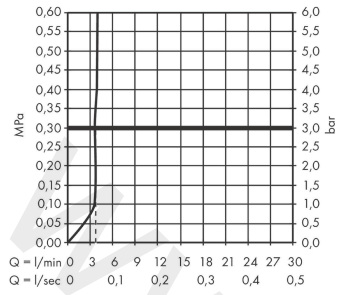

### Scale drawing

**Rebris S**

**Single lever basin mixer 80 CoolStart EcoSmart+ with pop-up waste set**

Finish: **Matt Black** Article Number: **72586670**

**Flowchart**

www.divapor.com

**Rebris S**

**Single lever basin mixer 80 CoolStart EcoSmart+ with pop-up waste set**