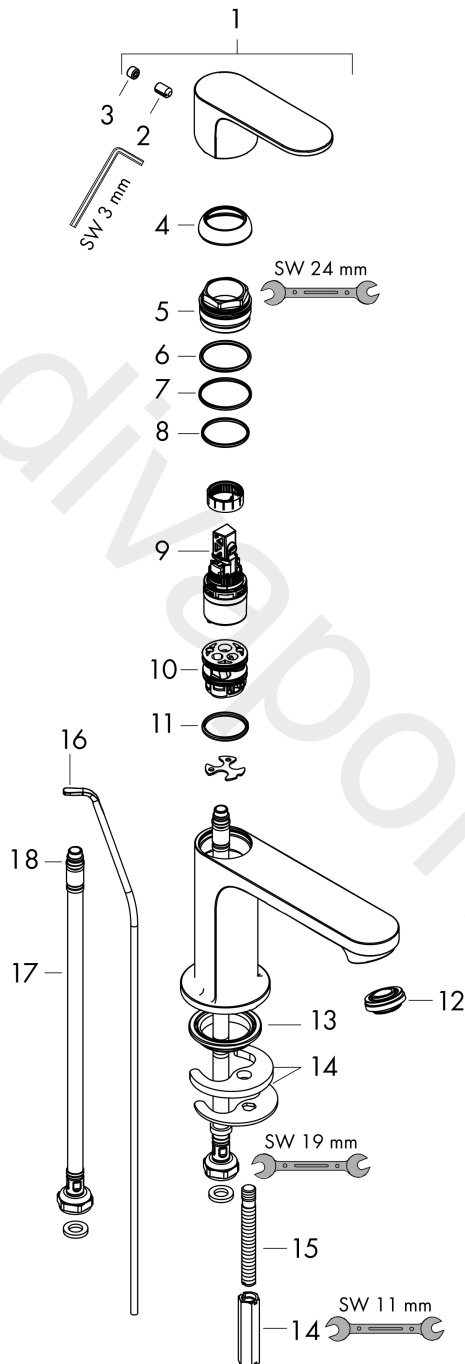

Rebris S

Single lever basin mixer 80 CoolStart EcoSmart+ with pop-up waste set

Finish: **Chrome** Article Number: **72586000**

Description

product features

- consists of: single lever basin mixer, waste set
- ComfortZone 80
- projection: 121 mm
- spout height: 84 mm
- handle variant: lever handle
- spray type: normal spray
- maximum flow rate at 3 bar: 4 l/min
- ceramic cartridge
- temperature limitation adjustable
- suitable for continuous flow water heaters
- pop-up waste set G 1¼
- material waste set: synthetic
- connection type: G ¾ connections
- connection dimension: DN15
- cold water in basic handle position
- EU taxonomy: max. 6 l/min - Substantial Contribution (SC) possible
- WRAS 2304315
- WRAS 2304315 - Approval letter 2304315

Single lever basin mixer 80 CoolStart EcoSmart+ with pop-up waste set

Finish: **Chrome** Article Number: **72586000**

Flowchart

www.divapor.com

Rebris S

Single lever basin mixer 80 CoolStart EcoSmart+ with pop-up waste set

Finish: **Chrome** Article Number: **72586000**

Exploded Drawing

Year of production: >06/22

Rebris S**Single lever basin mixer 80 CoolStart EcoSmart+ with pop-up waste set**Finish: **Chrome** Article Number: **72586000****Spare part list**

Year of production: >06/22

Pos.	Description	Article Number	Price	PU
1	handle	94644000	£ 51,00	1
2	screw cover	95704000	£ 3,30	1
3	hollow set screw M6x10 DIN 916	96029000	£ 3,30	1
4	flange	98863000	£ 51,00	1
5	nut	98864000	£ 43,00	1
6	O-ring 24x2	98388000	£ 3,30	1
7	O-ring 27x1,5	92527000	£ 13,30	1
8	O-ring 25x1,5	98146000	£ 3,30	1
9	cartridge, assy	95973001	£ 79,00	1
10	adapter for cartridge	95975000	£ 9,00	1
11	O-ring 23x2	98398000	£ 3,30	1
12	aerator M24x1 (4,5 l/min)	94364001	£ 9,00	1
13	seal Ø 42	98722000	£ 6,10	1
14	fixing set	96016000	£ 35,00	1
15	screw M8 x 68	97736000	£ 6,10	1
16	connection hose 450 mm M8x0,75 G3/8	97206000	£ 35,00	1
17	O-ring 6,6x1,6	93019000	£ 3,30	1
18	pull rod	96657000	£ 13,30	1
a	pop up waste	92168000	£ 43,00	1