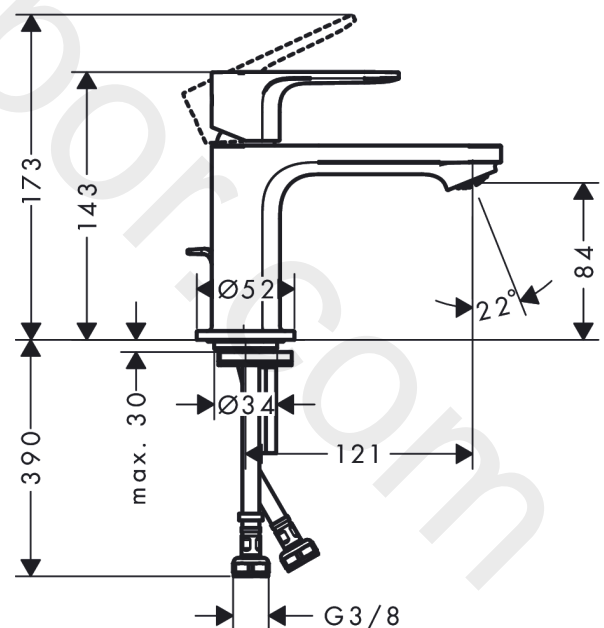

Scale drawing