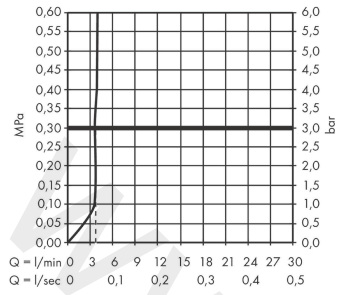

Rebris S

Single lever basin mixer 80 CoolStart EcoSmart+ with pop-up waste set

Finish: **Chrome** Article Number: **72586000**

Flowchart

www.divapor.com