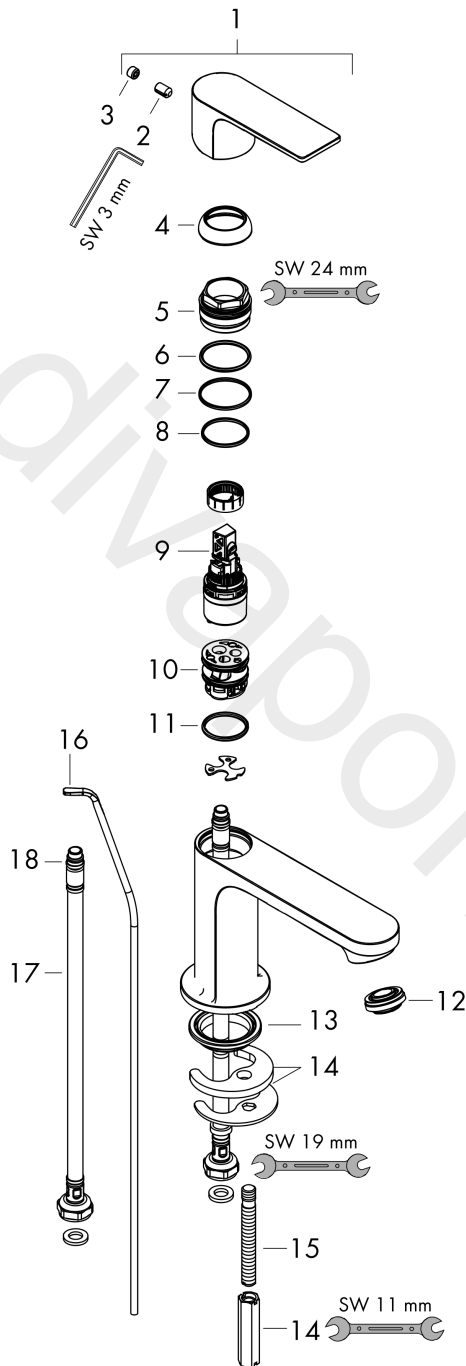

Rebris E

Single lever basin mixer 80 CoolStart with metal pop-up waste set

Finish: **Chrome** Article Number: **72585000**

Description

product features

- consists of: single lever basin mixer, waste set
- ComfortZone 80
- projection: 121 mm
- spout height: 84 mm
- handle variant: lever handle
- spray type: normal spray
- maximum flow rate at 3 bar: 5 l/min
- ceramic cartridge
- temperature limitation adjustable
- suitable for continuous flow water heaters
- pop-up waste set G 1¼
- material waste set: metal
- connection type: G ¾ connections
- connection dimension: DN15
- cold water in basic handle position
- EU taxonomy: max. 6 l/min - Substantial Contribution (SC) possible
- WRAS 2304315
- WRAS 2304315 - Approval letter 2304315

Rebris E

Single lever basin mixer 80 CoolStart with metal pop-up waste set

Finish: **Chrome** Article Number: **72585000**

Flowchart

Rebris E
Single lever basin mixer 80 CoolStart with metal pop-up waste set
 Finish: **Chrome** Article Number: **72585000**

Exploded Drawing

Year of production: >06/22

Rebris E**Single lever basin mixer 80 CoolStart with metal pop-up waste set**Finish: **Chrome** Article Number: **72585000****Spare part list**

Year of production: >06/22

Pos.	Description	Article Number	Price	PU
1	handle	94645000	£ 51,00	1
2	hollow set screw M6x10 DIN 916	96029000	£ 3,30	1
3	screw cover	95704000	£ 3,30	1
4	flange	98863000	£ 51,00	1
5	nut	98864000	£ 43,00	1
6	O-ring 24x2	98388000	£ 3,30	1
7	O-ring 27x1,5	92527000	£ 13,30	1
8	O-ring 25x1,5	98146000	£ 3,30	1
9	cartridge, assy	95973001	£ 79,00	1
10	adapter for cartridge	95975000	£ 9,00	1
11	O-ring 23x2	98398000	£ 3,30	1
12	aerator M24x1 (5 l/min)	94364000	£ 9,00	1
13	seal Ø 42	98722000	£ 6,10	1
14	fixing set	96016000	£ 35,00	1
15	screw M8 x 68	97736000	£ 6,10	1
16	pull rod	96657000	£ 13,30	1
17	connection hose 450 mm M8x0,75 G3/8	97206000	£ 35,00	1
18	O-ring 6,6x1,6	93019000	£ 3,30	1
a	pop up waste	94139000	£ 96,00	1