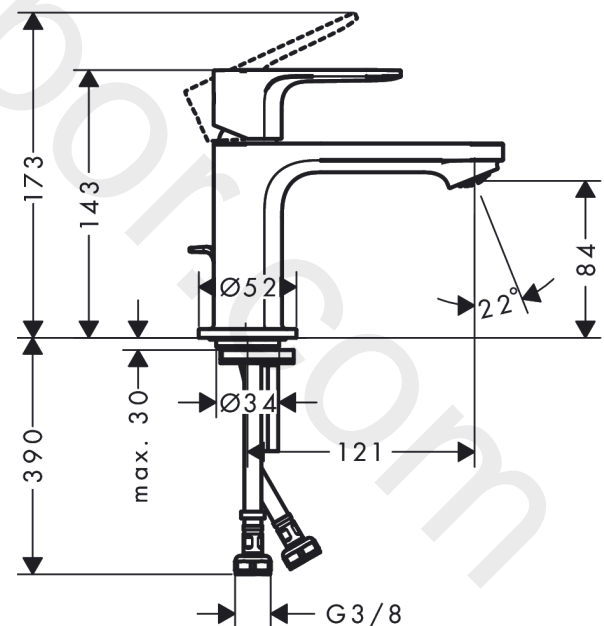

Rebris E

Single lever basin mixer 80 CoolStart with metal pop-up waste set

Finish: **Chrome** Article Number: **72585000**

Description

product features

- consists of: single lever basin mixer, waste set
- ComfortZone 80
- projection: 121 mm
- spout height: 84 mm
- handle variant: lever handle
- spray type: normal spray
- maximum flow rate at 3 bar: 5 l/min
- ceramic cartridge
- temperature limitation adjustable
- suitable for continuous flow water heaters
- pop-up waste set G 1¼
- material waste set: metal
- connection type: G ¾ connections
- connection dimension: DN15
- cold water in basic handle position
- EU taxonomy: max. 6 l/min - Substantial Contribution (SC) possible
- WRAS 2304315
- WRAS 2304315 - Approval letter 2304315

Rebris E

Single lever basin mixer 80 CoolStart with metal pop-up waste set

Finish: **Chrome** Article Number: **72585000**

Flowchart

Rebris E
Single lever basin mixer 80 CoolStart with metal pop-up waste set
 Finish: **Chrome** Article Number: **72585000**

Exploded Drawing

Year of production: >06/22

Rebris E**Single lever basin mixer 80 CoolStart with metal pop-up waste set**Finish: **Chrome** Article Number: **72585000****Spare part list**

Year of production: >06/22

Pos.	Description	Article Number	Price	PU
1	handle	94645000	£ 51,00	1
2	hollow set screw M6x10 DIN 916	96029000	£ 3,30	1
3	screw cover	95704000	£ 3,30	1
4	flange	98863000	£ 51,00	1
5	nut	98864000	£ 43,00	1
6	O-ring 24x2	98388000	£ 3,30	1
7	O-ring 27x1,5	92527000	£ 13,30	1
8	O-ring 25x1,5	98146000	£ 3,30	1
9	cartridge, assy	95973001	£ 79,00	1
10	adapter for cartridge	95975000	£ 9,00	1
11	O-ring 23x2	98398000	£ 3,30	1
12	aerator M24x1 (5 l/min)	94364000	£ 9,00	1
13	seal Ø 42	98722000	£ 6,10	1
14	fixing set	96016000	£ 35,00	1
15	screw M8 x 68	97736000	£ 6,10	1
16	pull rod	96657000	£ 13,30	1
17	connection hose 450 mm M8x0,75 G3/8	97206000	£ 35,00	1
18	O-ring 6,6x1,6	93019000	£ 3,30	1
a	pop up waste	94139000	£ 96,00	1