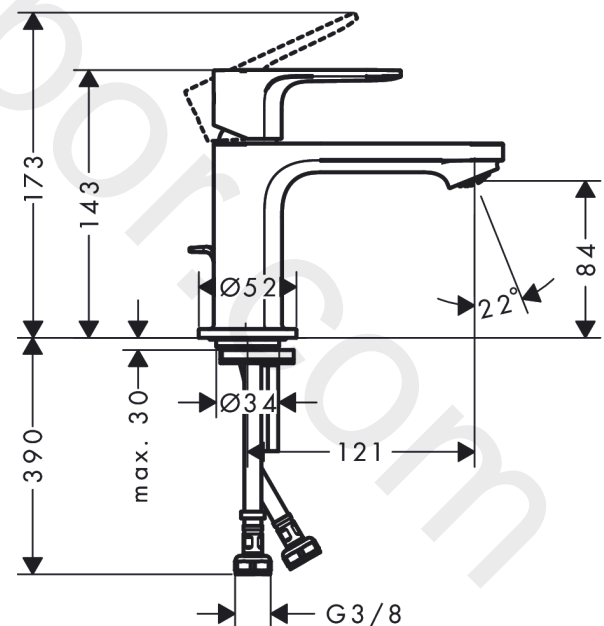

Scale drawing