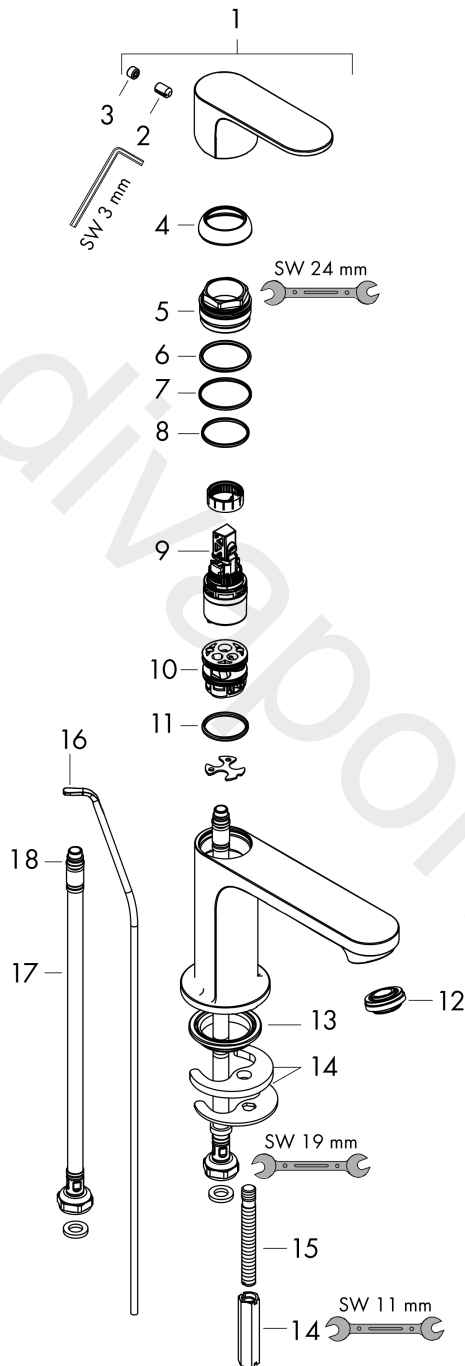

Rebris S

Single lever basin mixer 80 CoolStart with metal pop-up waste set

Finish: **Matt Black** Article Number: **72584670**

Description

product features

- consists of: single lever basin mixer, waste set
- ComfortZone 80
- projection: 121 mm
- spout height: 84 mm
- handle variant: lever handle
- spray type: normal spray
- maximum flow rate at 3 bar: 5 l/min
- ceramic cartridge
- temperature limitation adjustable
- suitable for continuous flow water heaters
- pop-up waste set G 1¼
- material waste set: metal
- connection type: G ¾ connections
- connection dimension: DN15
- cold water in basic handle position
- EU taxonomy: max. 6 l/min - Substantial Contribution (SC) possible
- WRAS 2304315
- WRAS 2304315 - Approval letter 2304315

Single lever basin mixer 80 CoolStart with metal pop-up waste set

Finish: **Matt Black** Article Number: **72584670**

Flowchart

Rebris S

Single lever basin mixer 80 CoolStart with metal pop-up waste set

Finish: **Matt Black** Article Number: **72584670**

Exploded Drawing

Year of production: >06/22

Rebris S**Single lever basin mixer 80 CoolStart with metal pop-up waste set**Finish: **Matt Black** Article Number: **72584670****Spare part list**

Year of production: >06/22

Pos.	Description	Article Number	Price	PU
1	handle	94644670	£ 76,00	1
2	hollow set screw M6x10 DIN 916	96029000	£ 3,30	1
3	screw cover	95704610	£ 4,80	1
4	flange	98863670	£ 76,00	1
5	nut	98864000	£ 43,00	1
6	O-ring 24x2	98388000	£ 3,30	1
7	O-ring 27x1,5	92527000	£ 13,30	1
8	O-ring 25x1,5	98146000	£ 3,30	1
9	cartridge, assy	95973001	£ 79,00	1
10	adapter for cartridge	95975000	£ 9,00	1
11	O-ring 23x2	98398000	£ 3,30	1
12	aerator M24x1 (5 l/min)	94364000	£ 9,00	1
13	seal Ø 42	98722000	£ 6,10	1
14	fixing set	96016000	£ 35,00	1
15	screw M8 x 68	97736000	£ 6,10	1
16	pull rod	96657670	£ 19,80	1
17	connection hose 450 mm M8x0,75 G3/8	97206000	£ 35,00	1
18	O-ring 6,6x1,6	93019000	£ 3,30	1
a	pop up waste	94139670	£ 163,00	1