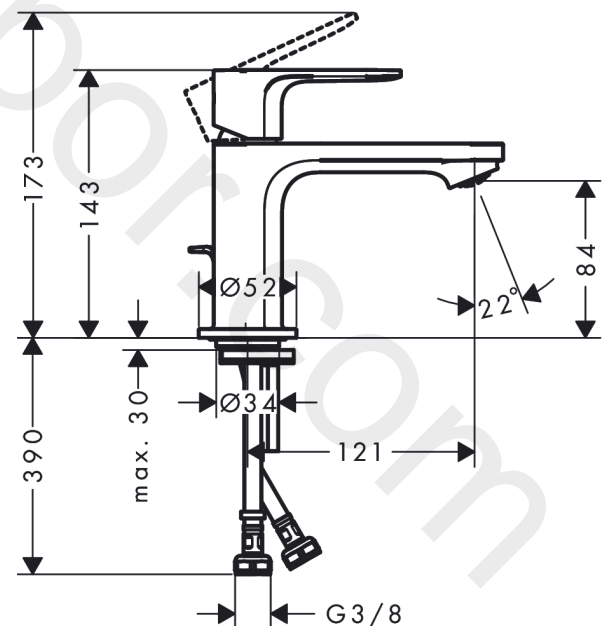

Scale drawing