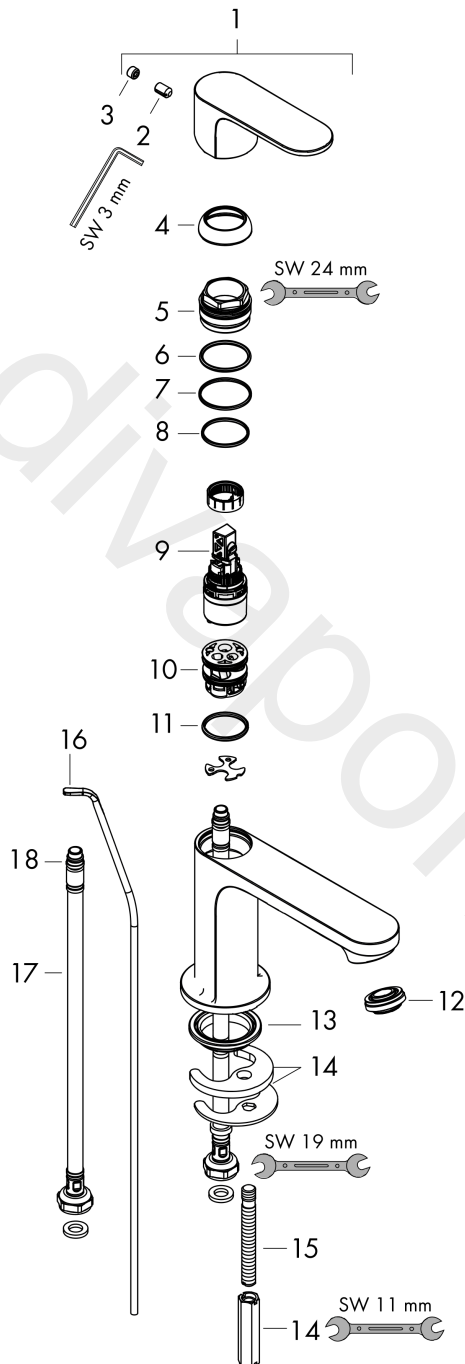

Rebris S

Single lever basin mixer 80 CoolStart with metal pop-up waste set

Finish: **Chrome** Article Number: **72584000**

Description

product features

- consists of: single lever basin mixer, waste set
- ComfortZone 80
- projection: 121 mm
- spout height: 84 mm
- handle variant: lever handle
- spray type: normal spray
- maximum flow rate at 3 bar: 5 l/min
- ceramic cartridge
- temperature limitation adjustable
- suitable for continuous flow water heaters
- pop-up waste set G 1¼
- material waste set: metal
- connection type: G ¾ connections
- connection dimension: DN15
- cold water in basic handle position
- EU taxonomy: max. 6 l/min - Substantial Contribution (SC) possible
- WRAS 2304315
- WRAS 2304315 - Approval letter 2304315

Exploded Drawing

Year of production: >06/22

Rebris S**Single lever basin mixer 80 CoolStart with metal pop-up waste set**Finish: **Chrome** Article Number: **72584000****Spare part list**

Year of production: >06/22

| Pos. | Description | Article Number | Price | PU |
|------|-------------------------------------|----------------|---------|----|
| 1 | handle | 94644000 | £ 51,00 | 1 |
| 2 | hollow set screw M6x10 DIN 916 | 96029000 | £ 3,30 | 1 |
| 3 | screw cover | 95704000 | £ 3,30 | 1 |
| 4 | flange | 98863000 | £ 51,00 | 1 |
| 5 | nut | 98864000 | £ 43,00 | 1 |
| 6 | O-ring 24x2 | 98388000 | £ 3,30 | 1 |
| 7 | O-ring 27x1,5 | 92527000 | £ 13,30 | 1 |
| 8 | O-ring 25x1,5 | 98146000 | £ 3,30 | 1 |
| 9 | cartridge, assy | 95973001 | £ 79,00 | 1 |
| 10 | adapter for cartridge | 95975000 | £ 9,00 | 1 |
| 11 | O-ring 23x2 | 98398000 | £ 3,30 | 1 |
| 12 | aerator M24x1 (5 l/min) | 94364000 | £ 9,00 | 1 |
| 13 | seal Ø 42 | 98722000 | £ 6,10 | 1 |
| 14 | fixing set | 96016000 | £ 35,00 | 1 |
| 15 | screw M8 x 68 | 97736000 | £ 6,10 | 1 |
| 16 | pull rod | 96657000 | £ 13,30 | 1 |
| 17 | connection hose 450 mm M8x0,75 G3/8 | 97206000 | £ 35,00 | 1 |
| 18 | O-ring 6,6x1,6 | 93019000 | £ 3,30 | 1 |
| a | pop up waste | 94139000 | £ 96,00 | 1 |