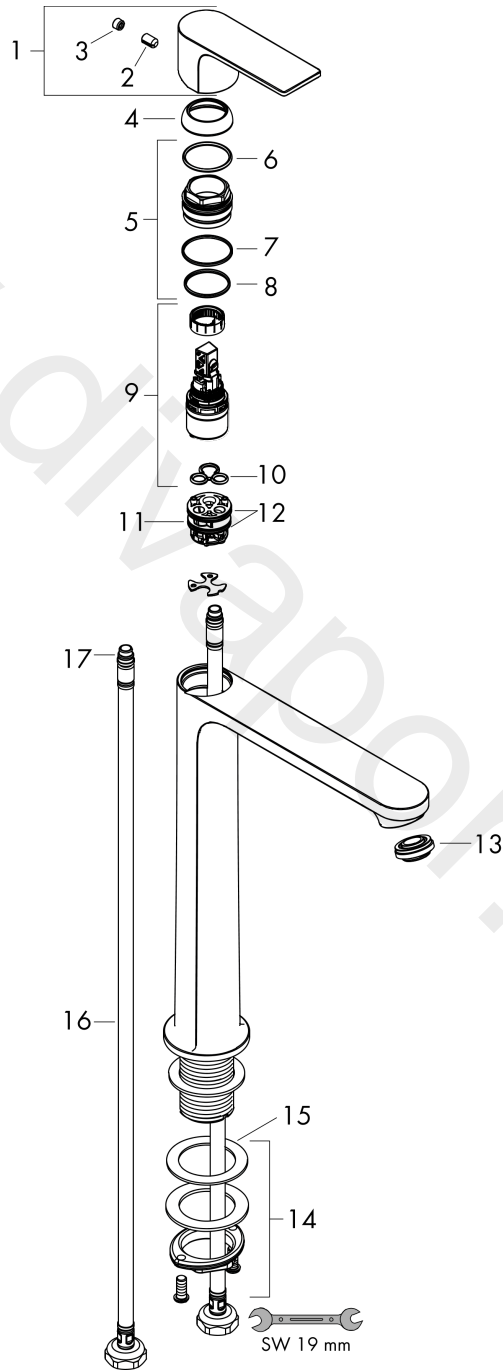

#### product features

- ComfortZone 240
- projection: 169 mm
- spout height: 242 mm
- handle variant: lever handle
- spray type: normal spray
- maximum flow rate at 3 bar: 5 l/min
- ceramic cartridge
- temperature limitation adjustable
- suitable for continuous flow water heaters
- connection type: G 3/8 connections
- connection dimension: DN15
- cold water in basic handle position
- EU taxonomy: max. 6 l/min - Substantial Contribution (SC) possible
- WRAS 2304315
- WRAS 2304315 - Approval letter 2304315

### Scale drawing

**Rebris E**

**Single lever basin mixer 240 CoolStart for wash bowls without waste set**

Finish: **Chrome** Article Number: **72583000**

**Flowchart**

**Rebris E**  
**Single lever basin mixer 240 CoolStart for wash bowls without waste set**  
 Finish: **Chrome** Article Number: **72583000**

**Exploded Drawing**

Year of production: >06/22

### Spare part list

Year of production: >06/22

Pos.	Description	Article Number	Price	PU
1	handle	94643000	£ 51,00	1
2	screw cover	95704000	£ 3,30	1
3	hollow set screw M6x10 DIN 916	96029000	£ 3,30	1
4	flange	98863000	£ 51,00	1
5	nut	98864000	£ 43,00	1
6	O-ring 24x2	98388000	£ 3,30	1
7	O-ring 27x1,5	92527000	£ 13,30	1
8	O-ring 25x1,5	98146000	£ 3,30	1
9	cartridge, assy	95973001	£ 79,00	1
10	seal	98865000	£ 35,00	1
11	adapter for cartridge	98866000	£ 35,00	1
12	O-ring 23x2	98398000	£ 3,30	1
13	aerator M24x1 (5 l/min)	94364000	£ 9,00	1
14	fixing set (Ø 32)	13961000	£ 25,00	1
15	lever collar	97548000	£ 3,30	1
16	connection hose 600 mm M8x0,75 G3/8	96556000	£ 25,00	1
17	O-ring 6,6x1,6	93019000	£ 3,30	1
a	fixation extension 35 mm	13898000	£ 79,00	1