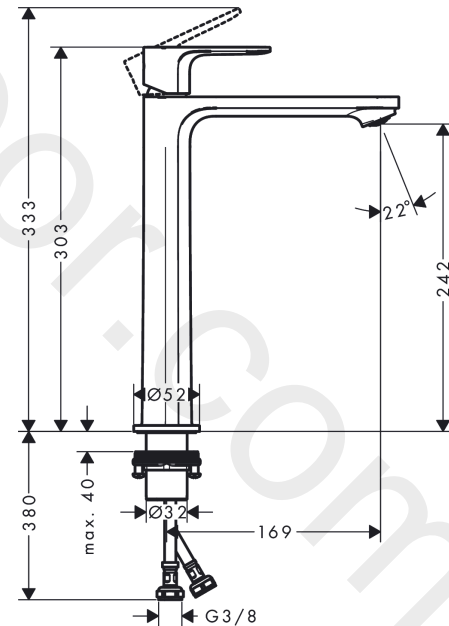

#### product features

- ComfortZone 240
- projection: 169 mm
- spout height: 242 mm
- handle variant: lever handle
- spray type: normal spray
- maximum flow rate at 3 bar: 5 l/min
- ceramic cartridge
- temperature limitation adjustable
- suitable for continuous flow water heaters
- connection type: G 3/8 connections
- connection dimension: DN15
- cold water in basic handle position
- EU taxonomy: max. 6 l/min - Substantial Contribution (SC) possible
- WRAS 2304315
- WRAS 2304315 - Approval letter 2304315

### Scale drawing

**Rebris E**

**Single lever basin mixer 240 CoolStart for wash bowls without waste set**

Finish: **Chrome** Article Number: **72583000**

**Flowchart**

**Rebris E**  
**Single lever basin mixer 240 CoolStart for wash bowls without waste set**  
 Finish: **Chrome** Article Number: **72583000**

### Spare part list

Year of production: >06/22

Pos.	Description	Article Number	Price	PU
1	handle	94643000	£ 51,00	1
2	screw cover	95704000	£ 3,30	1
3	hollow set screw M6x10 DIN 916	96029000	£ 3,30	1
4	flange	98863000	£ 51,00	1
5	nut	98864000	£ 43,00	1
6	O-ring 24x2	98388000	£ 3,30	1
7	O-ring 27x1,5	92527000	£ 13,30	1
8	O-ring 25x1,5	98146000	£ 3,30	1
9	cartridge, assy	95973001	£ 79,00	1
10	seal	98865000	£ 35,00	1
11	adapter for cartridge	98866000	£ 35,00	1
12	O-ring 23x2	98398000	£ 3,30	1
13	aerator M24x1 (5 l/min)	94364000	£ 9,00	1
14	fixing set (Ø 32)	13961000	£ 25,00	1
15	lever collar	97548000	£ 3,30	1
16	connection hose 600 mm M8x0,75 G3/8	96556000	£ 25,00	1
17	O-ring 6,6x1,6	93019000	£ 3,30	1
a	fixation extension 35 mm	13898000	£ 79,00	1