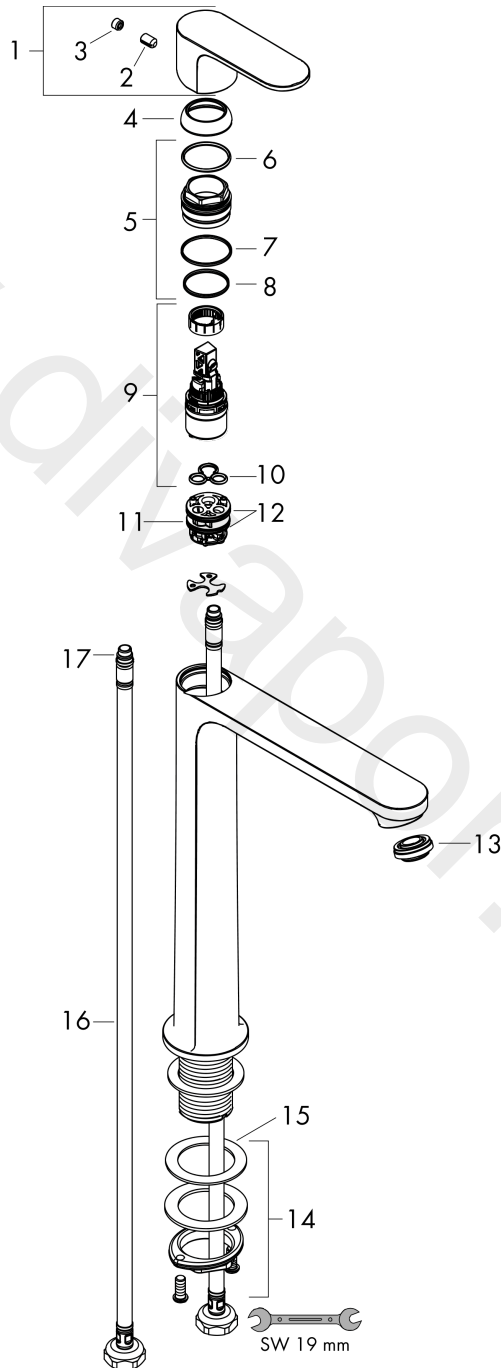

#### product features

- ComfortZone 240
- projection: 169 mm
- spout height: 242 mm
- handle variant: lever handle
- spray type: normal spray
- maximum flow rate at 3 bar: 5 l/min
- ceramic cartridge
- temperature limitation adjustable
- suitable for continuous flow water heaters
- connection type: G 3/8 connections
- connection dimension: DN15
- cold water in basic handle position
- EU taxonomy: max. 6 l/min - Substantial Contribution (SC) possible
- WRAS 2304315
- WRAS 2304315 - Approval letter 2304315

### Scale drawing

**Rebris S**

**Single lever basin mixer 240 CoolStart for wash bowls without waste set**

Finish: **Chrome** Article Number: **72582000**

**Flowchart**

**Rebris S**  
**Single lever basin mixer 240 CoolStart for wash bowls without waste set**  
 Finish: **Chrome** Article Number: **72582000**

**Exploded Drawing**

Year of production: >06/22

### Spare part list

Year of production: >06/22

Pos.	Description	Article Number	Price	PU
1	handle	94642000	£ 51,00	1
2	screw cover	95704000	£ 3,30	1
3	hollow set screw M6x10 DIN 916	96029000	£ 3,30	1
4	flange	98863000	£ 51,00	1
5	nut	98864000	£ 43,00	1
6	O-ring 24x2	98388000	£ 3,30	1
7	O-ring 27x1,5	92527000	£ 13,30	1
8	O-ring 25x1,5	98146000	£ 3,30	1
9	cartridge, assy	95973001	£ 79,00	1
10	seal	98865000	£ 35,00	1
11	adapter for cartridge	98866000	£ 35,00	1
12	O-ring 23x2	98398000	£ 3,30	1
13	aerator M24x1 (5 l/min)	94364000	£ 9,00	1
14	fixing set (Ø 32)	13961000	£ 25,00	1
15	lever collar	97548000	£ 3,30	1
16	connection hose 600 mm M8x0,75 G3/8	96556000	£ 25,00	1
17	O-ring 6,6x1,6	93019000	£ 3,30	1
a	fixation extension 35 mm	13898000	£ 79,00	1