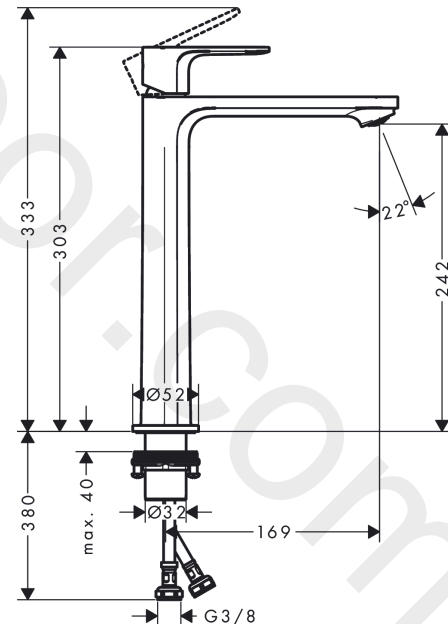

#### product features

- ComfortZone 240
- projection: 169 mm
- spout height: 242 mm
- handle variant: lever handle
- spray type: normal spray
- maximum flow rate at 3 bar: 5 l/min
- ceramic cartridge
- temperature limitation adjustable
- suitable for continuous flow water heaters
- connection type: G 3/8 connections
- connection dimension: DN15
- cold water in basic handle position
- EU taxonomy: max. 6 l/min - Substantial Contribution (SC) possible
- WRAS 2304315
- WRAS 2304315 - Approval letter 2304315

### Scale drawing

**Rebris S**

**Single lever basin mixer 240 CoolStart for wash bowls without waste set**

Finish: **Chrome** Article Number: **72582000**

**Flowchart**

**Rebris S**  
**Single lever basin mixer 240 CoolStart for wash bowls without waste set**  
 Finish: **Chrome** Article Number: **72582000**

### Spare part list

Year of production: >06/22

Pos.	Description	Article Number	Price	PU
1	handle	94642000	£ 51,00	1
2	screw cover	95704000	£ 3,30	1
3	hollow set screw M6x10 DIN 916	96029000	£ 3,30	1
4	flange	98863000	£ 51,00	1
5	nut	98864000	£ 43,00	1
6	O-ring 24x2	98388000	£ 3,30	1
7	O-ring 27x1,5	92527000	£ 13,30	1
8	O-ring 25x1,5	98146000	£ 3,30	1
9	cartridge, assy	95973001	£ 79,00	1
10	seal	98865000	£ 35,00	1
11	adapter for cartridge	98866000	£ 35,00	1
12	O-ring 23x2	98398000	£ 3,30	1
13	aerator M24x1 (5 l/min)	94364000	£ 9,00	1
14	fixing set (Ø 32)	13961000	£ 25,00	1
15	lever collar	97548000	£ 3,30	1
16	connection hose 600 mm M8x0,75 G3/8	96556000	£ 25,00	1
17	O-ring 6,6x1,6	93019000	£ 3,30	1
a	fixation extension 35 mm	13898000	£ 79,00	1