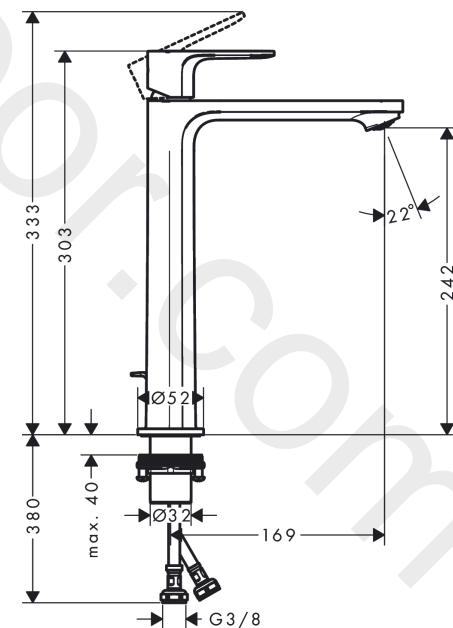

#### product features

- consists of: single lever basin mixer, waste set
- ComfortZone 240
- projection: 169 mm
- spout height: 242 mm
- handle variant: lever handle
- spray type: normal spray
- maximum flow rate at 3 bar: 5 l/min
- ceramic cartridge
- temperature limitation adjustable
- suitable for continuous flow water heaters
- pop-up waste set G 1¼
- material waste set: synthetic
- connection type: G ¾ connections
- connection dimension: DN15
- cold water in basic handle position
- EU taxonomy: max. 6 l/min - Substantial Contribution (SC) possible
- WRAS 2304315
- WRAS 2304315 - Approval letter 2304315

### Scale drawing

**Rebris E**

**Single lever basin mixer 240 CoolStart for wash bowls with pop-up waste set**

Finish: **Matt Black** Article Number: **72581670**

**Flowchart**

**Rebris E**

**Single lever basin mixer 240 CoolStart for wash bowls with pop-up waste set**

Finish: **Matt Black** Article Number: **72581670**

**Exploded Drawing**

Year of production: >06/22

### Spare part list

Year of production: >06/22

Pos.	Description	Article Number	Price	PU
1	handle	94643670	£ 76,00	1
2	hollow set screw M6x10 DIN 916	96029000	£ 3,30	1
3	screw cover	95704610	£ 4,80	1
4	flange	98863670	£ 76,00	1
5	nut	98864000	£ 43,00	1
6	O-ring 24x2	98388000	£ 3,30	1
7	O-ring 27x1,5	92527000	£ 13,30	1
8	O-ring 25x1,5	98146000	£ 3,30	1
9	cartridge, assy	95973001	£ 79,00	1
10	seal	98865000	£ 35,00	1
11	adapter for cartridge	98866000	£ 35,00	1
12	O-ring 23x2	98398000	£ 3,30	1
13	aerator M24x1 (5 l/min)	94364000	£ 9,00	1
14	fixing set (Ø 32)	13961000	£ 25,00	1
15	lever collar	97548000	£ 3,30	1
16	connection hose 600 mm M8x0,75 G3/8	96556000	£ 25,00	1
17	O-ring 6,6x1,6	93019000	£ 3,30	1
18	pull rod	96657670	£ 19,80	1
a	pop up waste	94139670	£ 163,00	1
b	fixation extension 35 mm	13898000	£ 79,00	1
c	lever arm 340mm (ball-Ø12mm)	96324000	£ 25,00	1