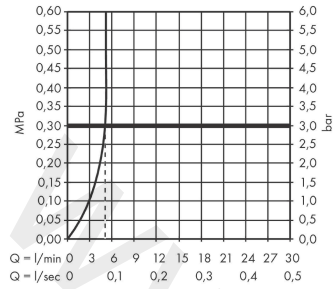

### Scale drawing

**Rebris E**

**Single lever basin mixer 240 CoolStart for wash bowls with pop-up waste set**

Finish: **Matt Black** Article Number: **72581670**

**Flowchart**

**Rebris E**

**Single lever basin mixer 240 CoolStart for wash bowls with pop-up waste set**