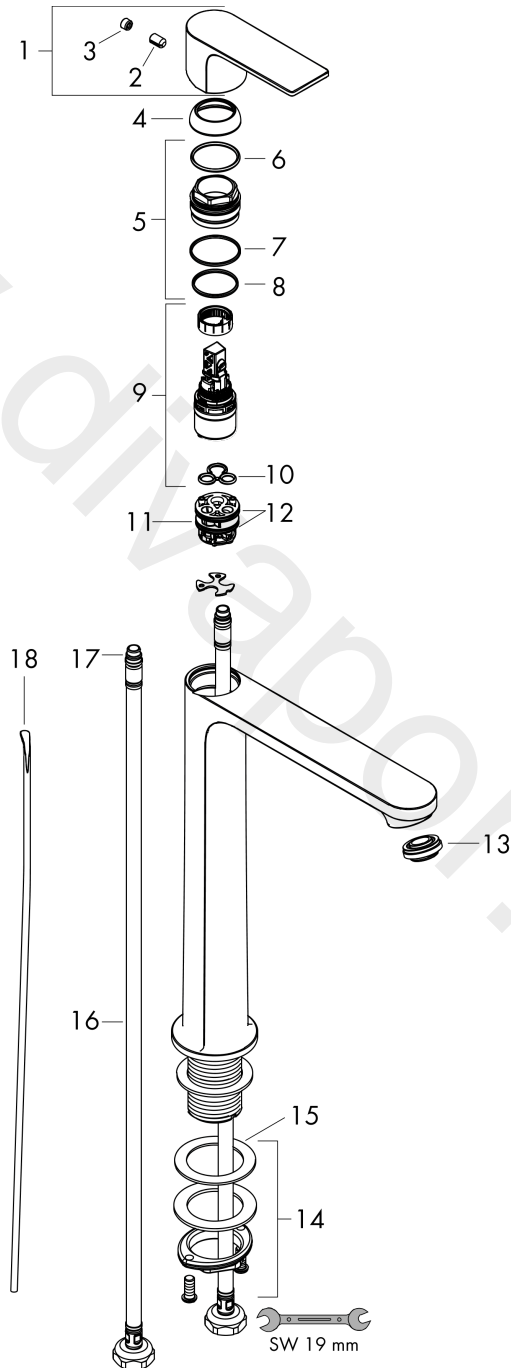

#### product features

- consists of: single lever basin mixer, waste set
- ComfortZone 240
- projection: 169 mm
- spout height: 242 mm
- handle variant: lever handle
- spray type: normal spray
- maximum flow rate at 3 bar: 5 l/min
- ceramic cartridge
- temperature limitation adjustable
- suitable for continuous flow water heaters
- pop-up waste set G 1¼
- material waste set: synthetic
- connection type: G ¾ connections
- connection dimension: DN15
- cold water in basic handle position
- EU taxonomy: max. 6 l/min - Substantial Contribution (SC) possible
- WRAS 2304315
- WRAS 2304315 - Approval letter 2304315

### Scale drawing

**Rebris E**

**Single lever basin mixer 240 CoolStart for wash bowls with pop-up waste set**

Finish: **Matt Black** Article Number: **72581670**

**Flowchart**

**Rebris E**

**Single lever basin mixer 240 CoolStart for wash bowls with pop-up waste set**

Finish: **Matt Black** Article Number: **72581670**

**Exploded Drawing**

Year of production: >06/22

### Spare part list

Year of production: >06/22

Pos.	Description	Article Number	Price	PU
1	handle	94643670	£ 76,00	1
2	hollow set screw M6x10 DIN 916	96029000	£ 3,30	1
3	screw cover	95704610	£ 4,80	1
4	flange	98863670	£ 76,00	1
5	nut	98864000	£ 43,00	1
6	O-ring 24x2	98388000	£ 3,30	1
7	O-ring 27x1,5	92527000	£ 13,30	1
8	O-ring 25x1,5	98146000	£ 3,30	1
9	cartridge, assy	95973001	£ 79,00	1
10	seal	98865000	£ 35,00	1
11	adapter for cartridge	98866000	£ 35,00	1
12	O-ring 23x2	98398000	£ 3,30	1
13	aerator M24x1 (5 l/min)	94364000	£ 9,00	1
14	fixing set (Ø 32)	13961000	£ 25,00	1
15	lever collar	97548000	£ 3,30	1
16	connection hose 600 mm M8x0,75 G3/8	96556000	£ 25,00	1
17	O-ring 6,6x1,6	93019000	£ 3,30	1
18	pull rod	96657670	£ 19,80	1
a	pop up waste	94139670	£ 163,00	1
b	fixation extension 35 mm	13898000	£ 79,00	1
c	lever arm 340mm (ball-Ø12mm)	96324000	£ 25,00	1