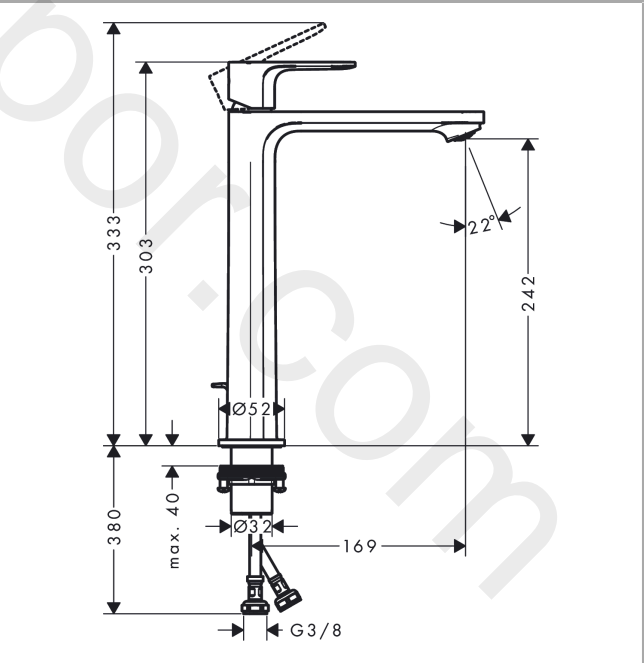

#### product features

- consists of: single lever basin mixer, waste set
- ComfortZone 240
- projection: 169 mm
- spout height: 242 mm
- handle variant: lever handle
- spray type: normal spray
- maximum flow rate at 3 bar: 5 l/min
- ceramic cartridge
- temperature limitation adjustable
- suitable for continuous flow water heaters
- pop-up waste set G 1¼
- material waste set: synthetic
- connection type: G ¾ connections
- connection dimension: DN15
- cold water in basic handle position
- EU taxonomy: max. 6 l/min - Substantial Contribution (SC) possible
- WRAS 2304315
- WRAS 2304315 - Approval letter 2304315

### Scale drawing

**Rebris S**

**Single lever basin mixer 240 CoolStart for wash bowls with pop-up waste set**

Finish: **Matt Black** Article Number: **72580670**

**Flowchart**

**Rebris S**

**Single lever basin mixer 240 CoolStart for wash bowls with pop-up waste set**

Finish: **Matt Black** Article Number: **72580670**

**Exploded Drawing**

Year of production: >06/22

### Spare part list

Year of production: >06/22

Pos.	Description	Article Number	Price	PU
1	handle	94642670	£ 76,00	1
2	hollow set screw M6x10 DIN 916	96029000	£ 3,30	1
3	screw cover	95704610	£ 4,80	1
4	flange	98863670	£ 76,00	1
5	nut	98864000	£ 43,00	1
6	O-ring 24x2	98388000	£ 3,30	1
7	O-ring 27x1,5	92527000	£ 13,30	1
8	O-ring 25x1,5	98146000	£ 3,30	1
9	cartridge, assy	95973001	£ 79,00	1
10	seal	98865000	£ 35,00	1
11	adapter for cartridge	98866000	£ 35,00	1
12	O-ring 23x2	98398000	£ 3,30	1
13	aerator M24x1 (5 l/min)	94364000	£ 9,00	1
14	fixing set (Ø 32)	13961000	£ 25,00	1
15	lever collar	97548000	£ 3,30	1
16	connection hose 600 mm M8x0,75 G3/8	96556000	£ 25,00	1
17	O-ring 6,6x1,6	93019000	£ 3,30	1
18	pull rod	96657670	£ 19,80	1
a	pop up waste	94139670	£ 163,00	1
b	fixation extension 35 mm	13898000	£ 79,00	1
c	lever arm 340mm (ball-Ø12mm)	96324000	£ 25,00	1