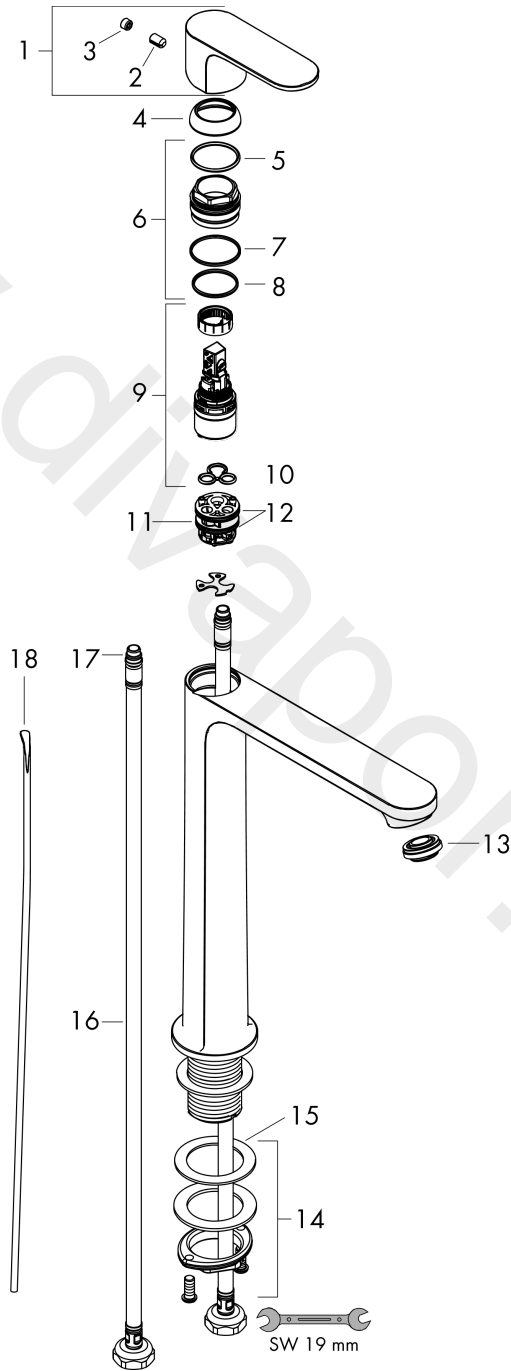

#### product features

- consists of: single lever basin mixer, waste set
- ComfortZone 240
- projection: 169 mm
- spout height: 242 mm
- handle variant: lever handle
- spray type: normal spray
- maximum flow rate at 3 bar: 5 l/min
- ceramic cartridge
- temperature limitation adjustable
- suitable for continuous flow water heaters
- pop-up waste set G 1¼
- material waste set: synthetic
- connection type: G ¾ connections
- connection dimension: DN15
- cold water in basic handle position
- EU taxonomy: max. 6 l/min - Substantial Contribution (SC) possible
- WRAS 2304315
- WRAS 2304315 - Approval letter 2304315

### Scale drawing

**Rebris S**

**Single lever basin mixer 240 CoolStart for wash bowls with pop-up waste set**

Finish: **Matt Black** Article Number: **72580670**

**Flowchart**

**Rebris S**

**Single lever basin mixer 240 CoolStart for wash bowls with pop-up waste set**

Finish: **Matt Black** Article Number: **72580670**

**Exploded Drawing**

Year of production: >06/22

### Spare part list

Year of production: >06/22

Pos.	Description	Article Number	Price	PU
1	handle	94642670	£ 76,00	1
2	hollow set screw M6x10 DIN 916	96029000	£ 3,30	1
3	screw cover	95704610	£ 4,80	1
4	flange	98863670	£ 76,00	1
5	nut	98864000	£ 43,00	1
6	O-ring 24x2	98388000	£ 3,30	1
7	O-ring 27x1,5	92527000	£ 13,30	1
8	O-ring 25x1,5	98146000	£ 3,30	1
9	cartridge, assy	95973001	£ 79,00	1
10	seal	98865000	£ 35,00	1
11	adapter for cartridge	98866000	£ 35,00	1
12	O-ring 23x2	98398000	£ 3,30	1
13	aerator M24x1 (5 l/min)	94364000	£ 9,00	1
14	fixing set (Ø 32)	13961000	£ 25,00	1
15	lever collar	97548000	£ 3,30	1
16	connection hose 600 mm M8x0,75 G3/8	96556000	£ 25,00	1
17	O-ring 6,6x1,6	93019000	£ 3,30	1
18	pull rod	96657670	£ 19,80	1
a	pop up waste	94139670	£ 163,00	1
b	fixation extension 35 mm	13898000	£ 79,00	1
c	lever arm 340mm (ball-Ø12mm)	96324000	£ 25,00	1