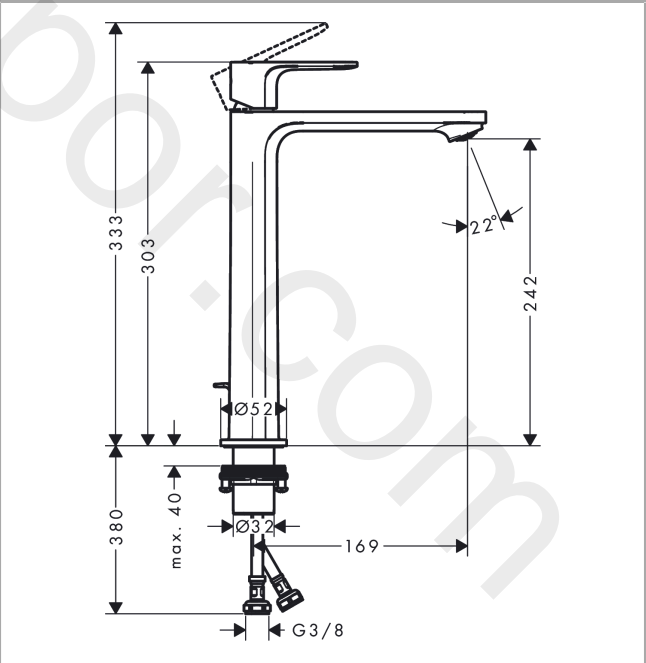

#### product features

- consists of: single lever basin mixer, waste set
- ComfortZone 240
- projection: 169 mm
- spout height: 242 mm
- handle variant: lever handle
- spray type: normal spray
- maximum flow rate at 3 bar: 5 l/min
- ceramic cartridge
- temperature limitation adjustable
- suitable for continuous flow water heaters
- pop-up waste set G 1¼
- material waste set: synthetic
- connection type: G ¾ connections
- connection dimension: DN15
- cold water in basic handle position
- EU taxonomy: max. 6 l/min - Substantial Contribution (SC) possible
- WRAS 2304315
- WRAS 2304315 - Approval letter 2304315

### Scale drawing

**Rebris S**

**Single lever basin mixer 240 CoolStart for wash bowls with pop-up waste set**

Finish: **Chrome** Article Number: **72580000**

**Flowchart**

**Rebris S**

**Single lever basin mixer 240 CoolStart for wash bowls with pop-up waste set**

Finish: **Chrome** Article Number: **72580000**

**Exploded Drawing**

Year of production: >06/22

**Rebris S****Single lever basin mixer 240 CoolStart for wash bowls with pop-up waste set**Finish: **Chrome** Article Number: **72580000****Spare part list**

Year of production: &gt;06/22

Pos.	Description	Article Number	Price	PU
1	handle	94642000	£ 51,00	1
2	screw cover	95704000	£ 3,30	1
3	hollow set screw M6x10 DIN 916	96029000	£ 3,30	1
4	flange	98863000	£ 51,00	1
5	nut	98864000	£ 43,00	1
6	O-ring 24x2	98388000	£ 3,30	1
7	O-ring 27x1,5	92527000	£ 13,30	1
8	O-ring 25x1,5	98146000	£ 3,30	1
9	cartridge, assy	95973001	£ 79,00	1
10	seal	98865000	£ 35,00	1
11	adapter for cartridge	98866000	£ 35,00	1
12	O-ring 23x2	98398000	£ 3,30	1
13	aerator M24x1 (5 l/min)	94364000	£ 9,00	1
14	fixing set (Ø 32)	13961000	£ 25,00	1
15	lever collar	97548000	£ 3,30	1
16	connection hose 600 mm M8x0,75 G3/8	96556000	£ 25,00	1
17	O-ring 6,6x1,6	93019000	£ 3,30	1
18	pull rod	96657000	£ 13,30	1
a	pop up waste	92168000	£ 43,00	1
b	fixation extension 35 mm	13898000	£ 79,00	1
c	lever arm 340mm (ball-Ø12mm)	96324000	£ 25,00	1