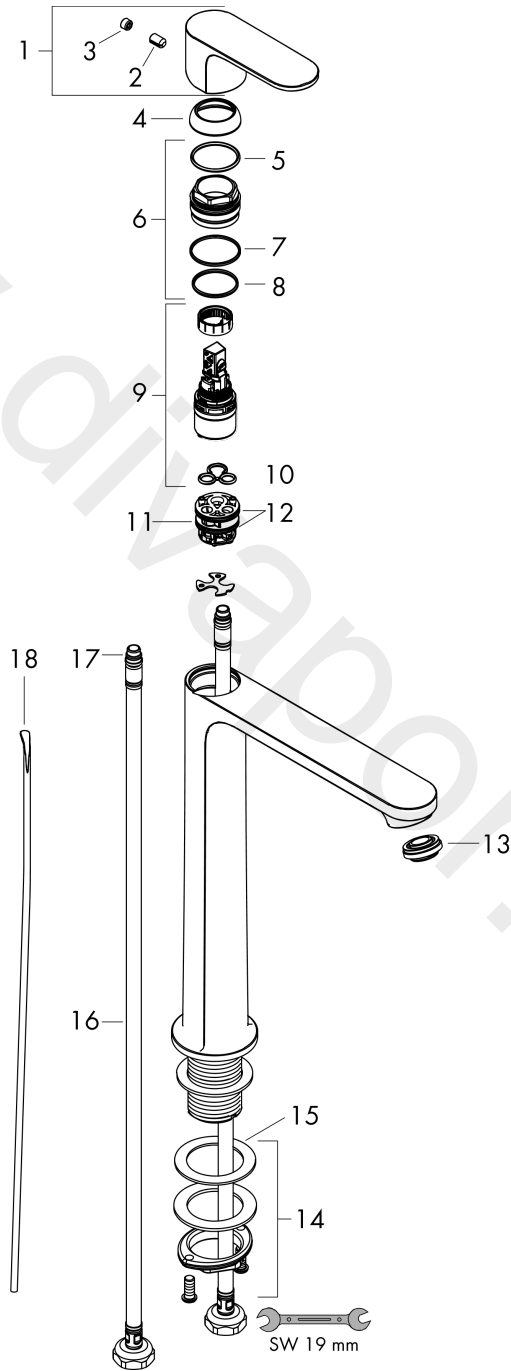

#### product features

- consists of: single lever basin mixer, waste set
- ComfortZone 240
- projection: 169 mm
- spout height: 242 mm
- handle variant: lever handle
- spray type: normal spray
- maximum flow rate at 3 bar: 5 l/min
- ceramic cartridge
- temperature limitation adjustable
- suitable for continuous flow water heaters
- pop-up waste set G 1¼
- material waste set: synthetic
- connection type: G ¾ connections
- connection dimension: DN15
- cold water in basic handle position
- EU taxonomy: max. 6 l/min - Substantial Contribution (SC) possible
- WRAS 2304315
- WRAS 2304315 - Approval letter 2304315

### Scale drawing

**Rebris S**

**Single lever basin mixer 240 CoolStart for wash bowls with pop-up waste set**

Finish: **Chrome** Article Number: **72580000**

**Flowchart**

**Rebris S**

**Single lever basin mixer 240 CoolStart for wash bowls with pop-up waste set**

Finish: **Chrome** Article Number: **72580000**

**Exploded Drawing**

Year of production: >06/22

**Rebris S****Single lever basin mixer 240 CoolStart for wash bowls with pop-up waste set**Finish: **Chrome** Article Number: **72580000****Spare part list**

Year of production: &gt;06/22

Pos.	Description	Article Number	Price	PU
1	handle	94642000	£ 51,00	1
2	screw cover	95704000	£ 3,30	1
3	hollow set screw M6x10 DIN 916	96029000	£ 3,30	1
4	flange	98863000	£ 51,00	1
5	nut	98864000	£ 43,00	1
6	O-ring 24x2	98388000	£ 3,30	1
7	O-ring 27x1,5	92527000	£ 13,30	1
8	O-ring 25x1,5	98146000	£ 3,30	1
9	cartridge, assy	95973001	£ 79,00	1
10	seal	98865000	£ 35,00	1
11	adapter for cartridge	98866000	£ 35,00	1
12	O-ring 23x2	98398000	£ 3,30	1
13	aerator M24x1 (5 l/min)	94364000	£ 9,00	1
14	fixing set (Ø 32)	13961000	£ 25,00	1
15	lever collar	97548000	£ 3,30	1
16	connection hose 600 mm M8x0,75 G3/8	96556000	£ 25,00	1
17	O-ring 6,6x1,6	93019000	£ 3,30	1
18	pull rod	96657000	£ 13,30	1
a	pop up waste	92168000	£ 43,00	1
b	fixation extension 35 mm	13898000	£ 79,00	1
c	lever arm 340mm (ball-Ø12mm)	96324000	£ 25,00	1