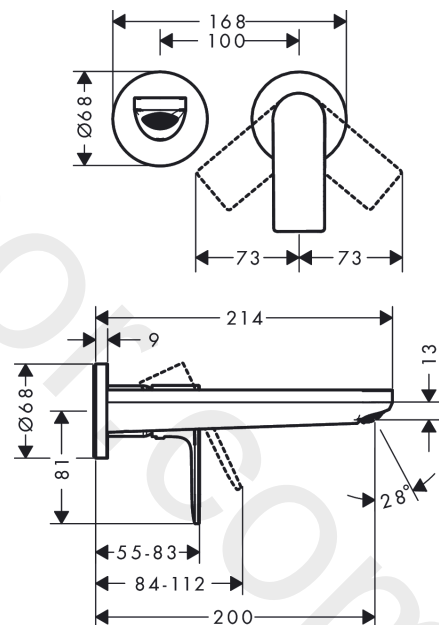

Rebris E

Single lever basin mixer for concealed installation wall-mounted with spout 20 cm

Finish: **Matt Black** Article Number: **72568677**

Description

product features

- consists of: single lever basin mixer for concealed installation wall-mounted, waste set
- projection: 200 mm
- handle variant: lever handle
- spray type: normal spray
- maximum flow rate at 3 bar: 5 l/min
- ceramic cartridge
- temperature limitation adjustable
- suitable for continuous flow water heaters
- non-closing waste set
- material waste set: metal
- connection type: basic set
- connection dimension: DN15
- handle can be positioned on the right or left, depending on the basic set installation

Technology

Design awards

reddot winner 2022

Product image

Scale drawing

Rebris E

Single lever basin mixer for concealed installation wall-mounted with spout 20 cm

Finish: **Matt Black** Article Number: **72568677**

Flowchart

www.divapor.com

Rebris E

Single lever basin mixer for concealed installation wall-mounted with spout 20 cm

Finish: **Matt Black** Article Number: **72568677**

Exploded Drawing

Year of production: >06/22