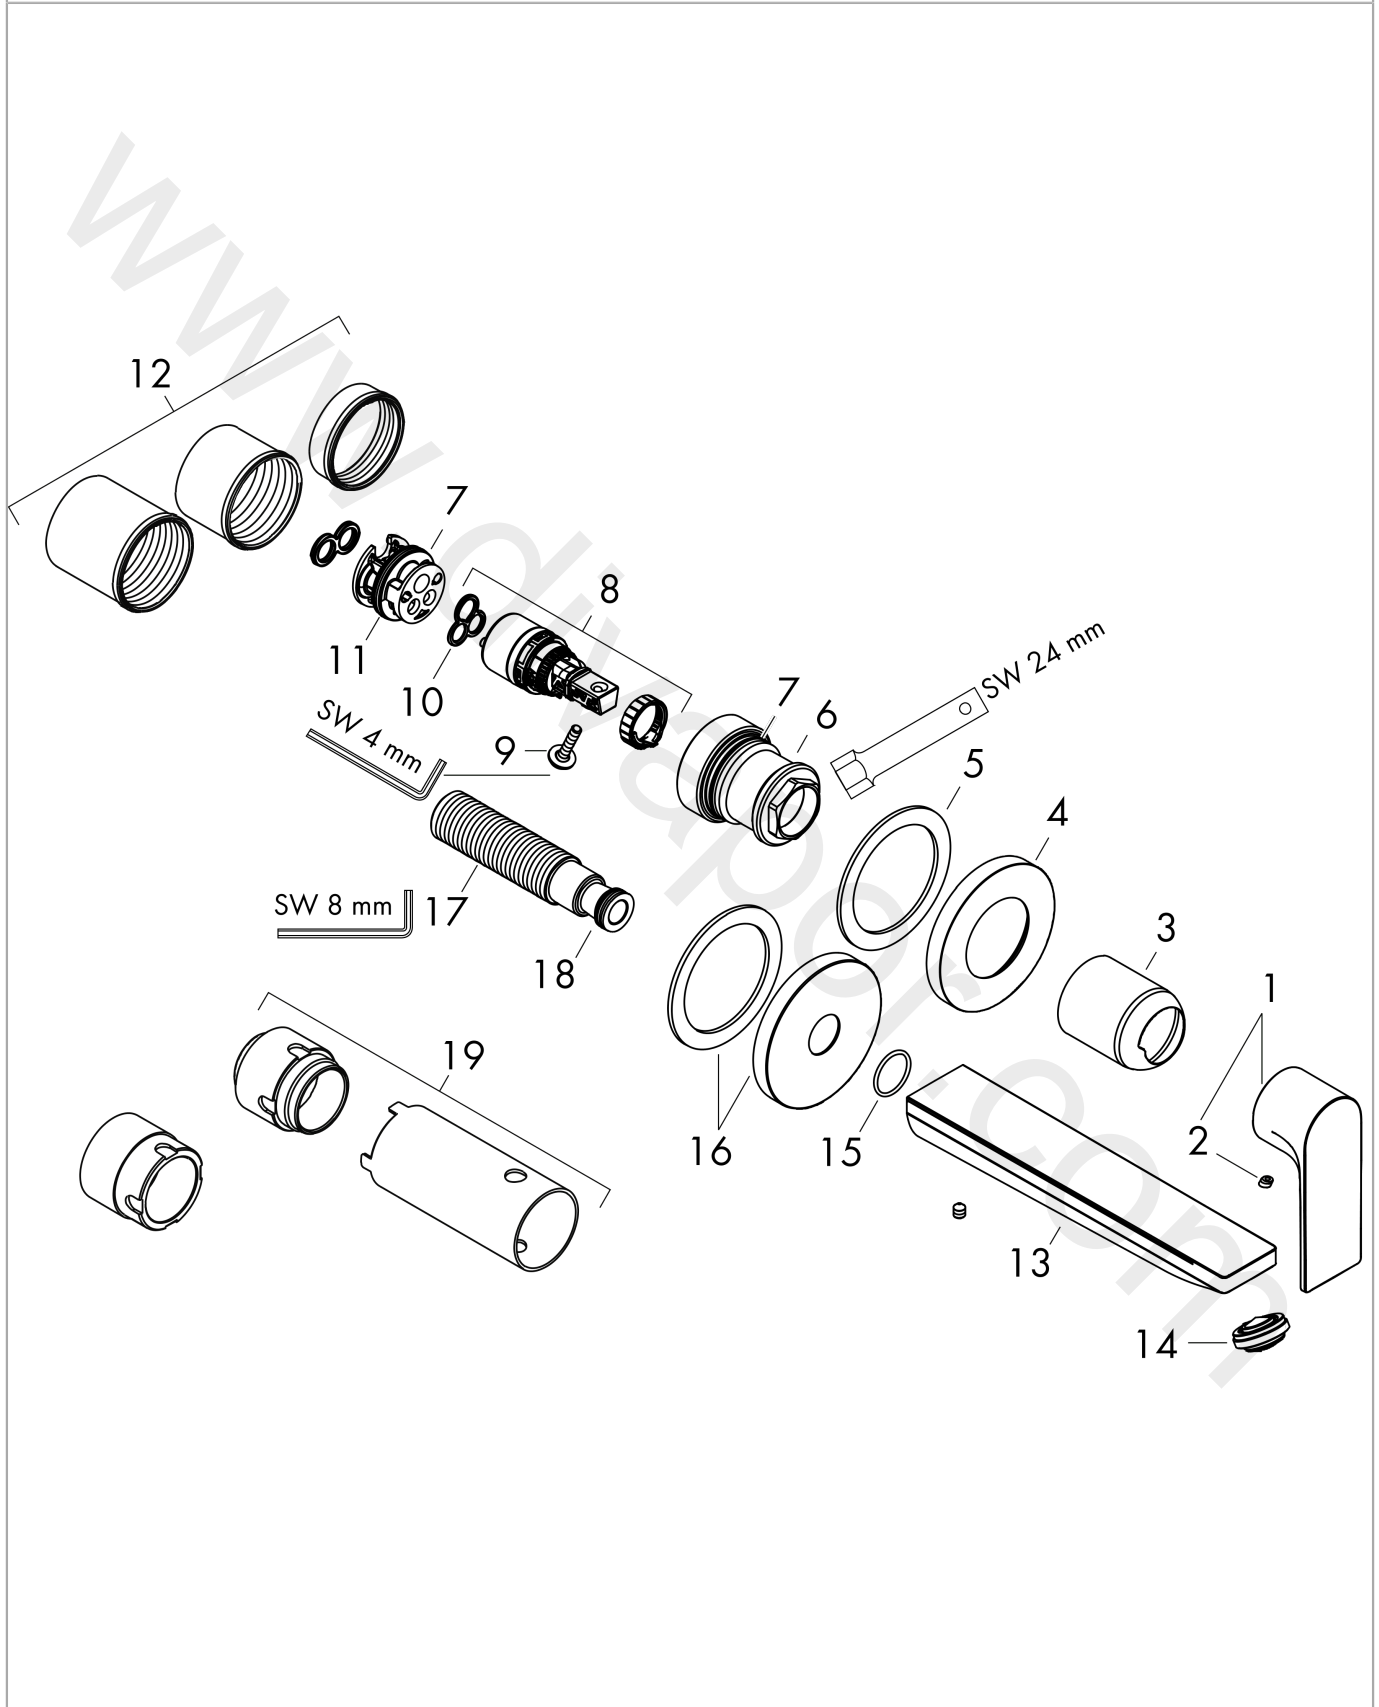

Rebris E

Single lever basin mixer for concealed installation wall-mounted with spout 20 cm

Finish: **Matt Black** Article Number: **72568677**

Description

product features

- consists of: single lever basin mixer for concealed installation wall-mounted, waste set
- projection: 200 mm
- handle variant: lever handle
- spray type: normal spray
- maximum flow rate at 3 bar: 5 l/min
- ceramic cartridge
- temperature limitation adjustable
- suitable for continuous flow water heaters
- non-closing waste set
- material waste set: metal
- connection type: basic set
- connection dimension: DN15
- handle can be positioned on the right or left, depending on the basic set installation

Flowchart

www.divapor.com

Rebris E

Single lever basin mixer for concealed installation wall-mounted with spout 20 cm

Finish: **Matt Black** Article Number: **72568677**

Exploded Drawing

Year of production: >06/22

Rebris E

Single lever basin mixer for concealed installation wall-mounted with spout 20 cm

Finish: **Matt Black** Article Number: **72568677**

Spare part list

Year of production: >06/22

Pos.	Description	Article Number	Price	PU
1	handle	94650670	£ 76,00	1
2	screw cover	96338610	£ 4,80	1
3	sleeve	93053670	£ 64,00	1
4	escutcheon Ø 68 mm	93052670	£ 51,00	1
5	washer	97600000	£ 13,30	1
6	nut	93141000	£ 43,00	1
7	O-ring 26x2	98147000	£ 3,30	1
8	cartridge, assy	95973001	£ 79,00	1
9	locking screw for handle	95140000	£ 6,10	1
10	seal	98865000	£ 35,00	1
11	adapter for cartridge	95634000	£ 13,30	1
12	fixing set	97971000	£ 43,00	1
13	spout 220 mm	94651670	£ 163,00	1
14	aerator M24x1 (5 l/min)	94364000	£ 9,00	1
15	O-ring 18x1,5	98231000	£ 3,30	1
16	escutcheon for spout	93987670	£ 118,00	1
17	connecting thread G½	95626000	£ 43,00	1
18	O-ring 13x2	98128000	£ 3,30	1
19	extension set 25 mm for 13622180	31971000	£ 169,00	1
a	base body	13622187	-	1
b	waste	50001670	£ 99,36	1
c	adapter for exchanged connections	93819000	£ 173,00	1