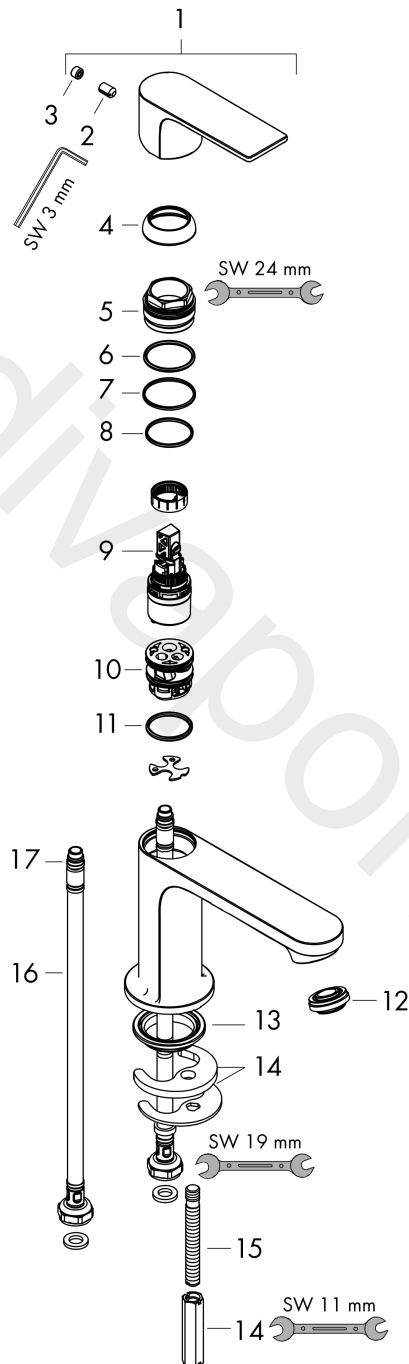

Rebris E
Single lever basin mixer 110 CoolStart without waste set
 Finish: **Chrome** Article Number: **72560000**

Description

product features

- ComfortZone 110
- projection: 133 mm
- spout height: 109 mm
- handle variant: lever handle
- spray type: normal spray
- maximum flow rate at 3 bar: 5 l/min
- ceramic cartridge
- temperature limitation adjustable
- suitable for continuous flow water heaters
- connection type: G 3/8 connections
- connection dimension: DN15
- cold water in basic handle position
- EU taxonomy: max. 6 l/min - Substantial Contribution (SC) possible
- WRAS 2304315
- WRAS 2304315 - Approval letter 2304315

Article Details

Price excl. VAT 106,67 £

Technology

Design awards

Product image

Scale drawing

Rebris E
Single lever basin mixer 110 CoolStart without waste set
 Finish: **Chrome** Article Number: **72560000**

Flowchart

www.divapor.com

Rebris E
Single lever basin mixer 110 CoolStart without waste set
 Finish: **Chrome** Article Number: **72560000**

Exploded Drawing

Year of production: >06/22

Rebris E
Single lever basin mixer 110 CoolStart without waste set
 Finish: **Chrome** Article Number: **72560000**

Spare part list

Year of production: >06/22

Pos.	Description	Article Number	Price	PU
1	handle	94645000	£ 51,00	1
2	hollow set screw M6x10 DIN 916	96029000	£ 3,30	1
3	screw cover	95704000	£ 3,30	1
4	flange	98863000	£ 51,00	1
5	nut	98864000	£ 43,00	1
6	O-ring 24x2	98388000	£ 3,30	1
7	O-ring 27x1,5	92527000	£ 13,30	1
8	O-ring 25x1,5	98146000	£ 3,30	1
9	cartridge, assy	95973001	£ 79,00	1
10	adapter for cartridge	95975000	£ 9,00	1
11	O-ring 23x2	98398000	£ 3,30	1
12	aerator M24x1 (5 l/min)	94364000	£ 9,00	1
13	seal Ø 42	98722000	£ 6,10	1
14	fixing set	96016000	£ 35,00	1
15	screw M8 x 68	97736000	£ 6,10	1
16	connection hose 450 mm M8x0,75 G3/8	97206000	£ 35,00	1
17	O-ring 6,6x1,6	93019000	£ 3,30	1