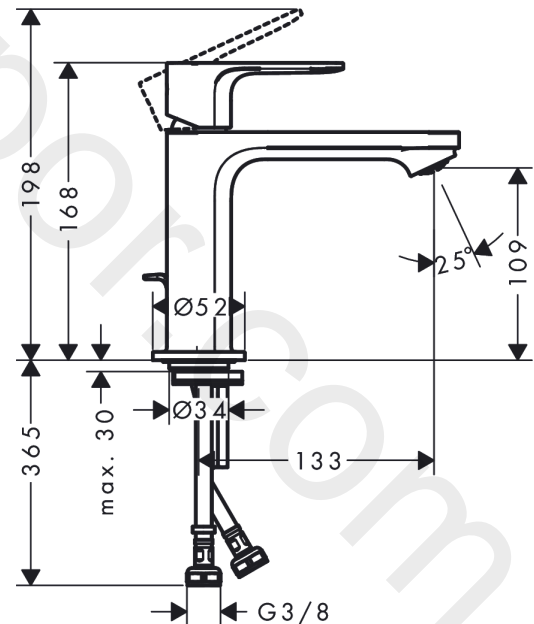

Rebris E
Single lever basin mixer 110 CoolStart without waste set
 Finish: **Chrome** Article Number: **72560000**

Description

product features

- ComfortZone 110
- projection: 133 mm
- spout height: 109 mm
- handle variant: lever handle
- spray type: normal spray
- maximum flow rate at 3 bar: 5 l/min
- ceramic cartridge
- temperature limitation adjustable
- suitable for continuous flow water heaters
- connection type: G 3/8 connections
- connection dimension: DN15
- cold water in basic handle position
- EU taxonomy: max. 6 l/min - Substantial Contribution (SC) possible
- WRAS 2304315
- WRAS 2304315 - Approval letter 2304315

Article Details

Price excl. VAT 106,67 £

Technology

Design awards

Product image

Scale drawing

Rebris E
Single lever basin mixer 110 CoolStart without waste set
 Finish: **Chrome** Article Number: **72560000**

Flowchart

www.divapor.com

Rebris E
Single lever basin mixer 110 CoolStart without waste set
 Finish: **Chrome** Article Number: **72560000**

Exploded Drawing

Year of production: >06/22

Rebris E
Single lever basin mixer 110 CoolStart without waste set
 Finish: **Chrome** Article Number: **72560000**

Spare part list

Year of production: >06/22

Pos.	Description	Article Number	Price	PU
1	handle	94645000	£ 51,00	1
2	hollow set screw M6x10 DIN 916	96029000	£ 3,30	1
3	screw cover	95704000	£ 3,30	1
4	flange	98863000	£ 51,00	1
5	nut	98864000	£ 43,00	1
6	O-ring 24x2	98388000	£ 3,30	1
7	O-ring 27x1,5	92527000	£ 13,30	1
8	O-ring 25x1,5	98146000	£ 3,30	1
9	cartridge, assy	95973001	£ 79,00	1
10	adapter for cartridge	95975000	£ 9,00	1
11	O-ring 23x2	98398000	£ 3,30	1
12	aerator M24x1 (5 l/min)	94364000	£ 9,00	1
13	seal Ø 42	98722000	£ 6,10	1
14	fixing set	96016000	£ 35,00	1
15	screw M8 x 68	97736000	£ 6,10	1
16	connection hose 450 mm M8x0,75 G3/8	97206000	£ 35,00	1
17	O-ring 6,6x1,6	93019000	£ 3,30	1