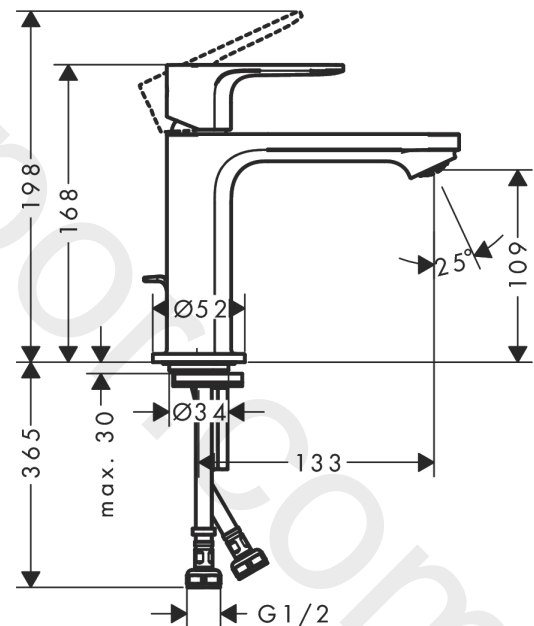

#### product features

- consists of: single lever basin mixer, waste set
- ComfortZone 110
- projection: 133 mm
- spout height: 109 mm
- handle variant: lever handle
- spray type: normal spray
- maximum flow rate at 3 bar: 5 l/min
- ceramic cartridge
- temperature limitation adjustable
- suitable for continuous flow water heaters
- pop-up waste set G 1¼
- material waste set: synthetic
- connection type: G ½ connections
- connection dimension: DN15
- cold water in basic handle position

### Scale drawing

**Rebris E**  
**Single lever basin mixer 110 CoolStart with pop-up waste set**  
 Finish: **Matt Black** Article Number: **72559677**

**Flowchart**

**Rebris E**  
**Single lever basin mixer 110 CoolStart with pop-up waste set**  
 Finish: **Matt Black** Article Number: **72559677**

**Exploded Drawing**

Year of production: >10/22

**Rebris E****Single lever basin mixer 110 CoolStart with pop-up waste set**Finish: **Matt Black** Article Number: **72559677****Spare part list**

Year of production: &gt;10/22

Pos.	Description	Article Number	Price	PU
1	handle	94645670	£ 76,00	1
2	screw cover	95704610	£ 4,80	1
3	hollow set screw M6x10 DIN 916	96029000	£ 3,30	1
4	flange	98863670	£ 76,00	1
5	nut	98864000	£ 43,00	1
6	O-ring 24x2	98388000	£ 3,30	1
7	O-ring 27x1,5	92527000	£ 13,30	1
8	O-ring 25x1,5	98146000	£ 3,30	1
9	cartridge, assy	95973001	£ 79,00	1
10	adapter for cartridge	95975000	£ 9,00	1
11	O-ring 23x2	98398000	£ 3,30	1
12	aerator M24x1 (5 l/min)	94364000	£ 9,00	1
13	seal Ø 42	98722000	£ 6,10	1
14	fixing set	96016000	£ 35,00	1
15	screw M8 x 68	97736000	£ 6,10	1
16	pull rod	96657670	£ 19,80	1
17	connection hose 450 mm G½	93020000	£ 35,00	1
18	O-ring 6,6x1,6	93019000	£ 3,30	1
a	pop up waste	92168007	-	1