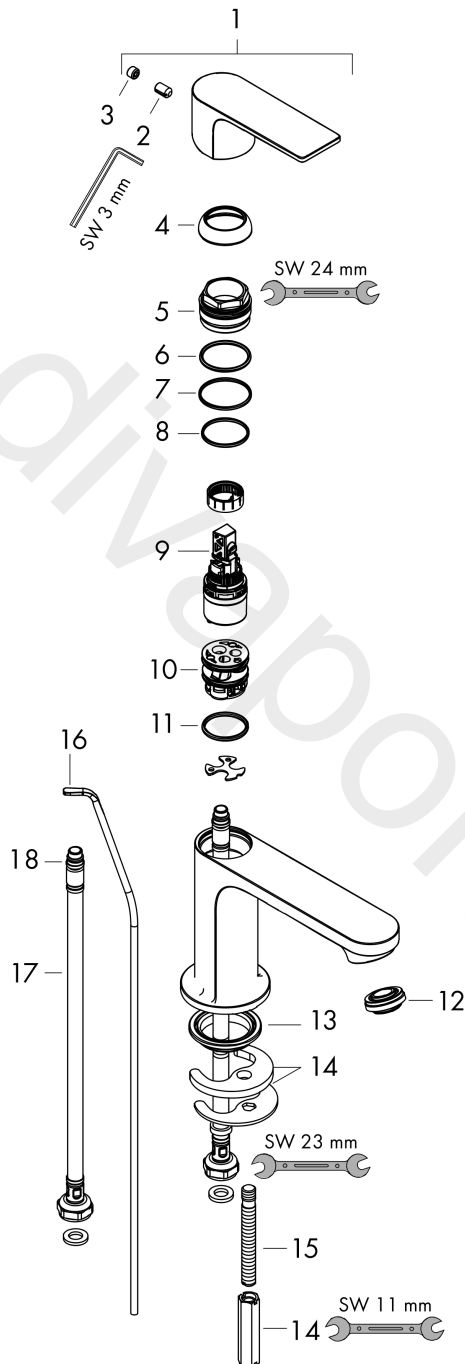

#### product features

- consists of: single lever basin mixer, waste set
- ComfortZone 110
- projection: 133 mm
- spout height: 109 mm
- handle variant: lever handle
- spray type: normal spray
- maximum flow rate at 3 bar: 5 l/min
- ceramic cartridge
- temperature limitation adjustable
- suitable for continuous flow water heaters
- pop-up waste set G 1¼
- material waste set: synthetic
- connection type: G ½ connections
- connection dimension: DN15
- cold water in basic handle position

### Scale drawing

**Rebris E**  
**Single lever basin mixer 110 CoolStart with pop-up waste set**  
 Finish: **Matt Black** Article Number: **72559677**

**Flowchart**

**Rebris E**  
**Single lever basin mixer 110 CoolStart with pop-up waste set**  
 Finish: **Matt Black** Article Number: **72559677**

**Exploded Drawing**

Year of production: >10/22

**Rebris E****Single lever basin mixer 110 CoolStart with pop-up waste set**Finish: **Matt Black** Article Number: **72559677****Spare part list**

Year of production: &gt;10/22

Pos.	Description	Article Number	Price	PU
1	handle	94645670	£ 76,00	1
2	screw cover	95704610	£ 4,80	1
3	hollow set screw M6x10 DIN 916	96029000	£ 3,30	1
4	flange	98863670	£ 76,00	1
5	nut	98864000	£ 43,00	1
6	O-ring 24x2	98388000	£ 3,30	1
7	O-ring 27x1,5	92527000	£ 13,30	1
8	O-ring 25x1,5	98146000	£ 3,30	1
9	cartridge, assy	95973001	£ 79,00	1
10	adapter for cartridge	95975000	£ 9,00	1
11	O-ring 23x2	98398000	£ 3,30	1
12	aerator M24x1 (5 l/min)	94364000	£ 9,00	1
13	seal Ø 42	98722000	£ 6,10	1
14	fixing set	96016000	£ 35,00	1
15	screw M8 x 68	97736000	£ 6,10	1
16	pull rod	96657670	£ 19,80	1
17	connection hose 450 mm G½	93020000	£ 35,00	1
18	O-ring 6,6x1,6	93019000	£ 3,30	1
a	pop up waste	92168007	-	1