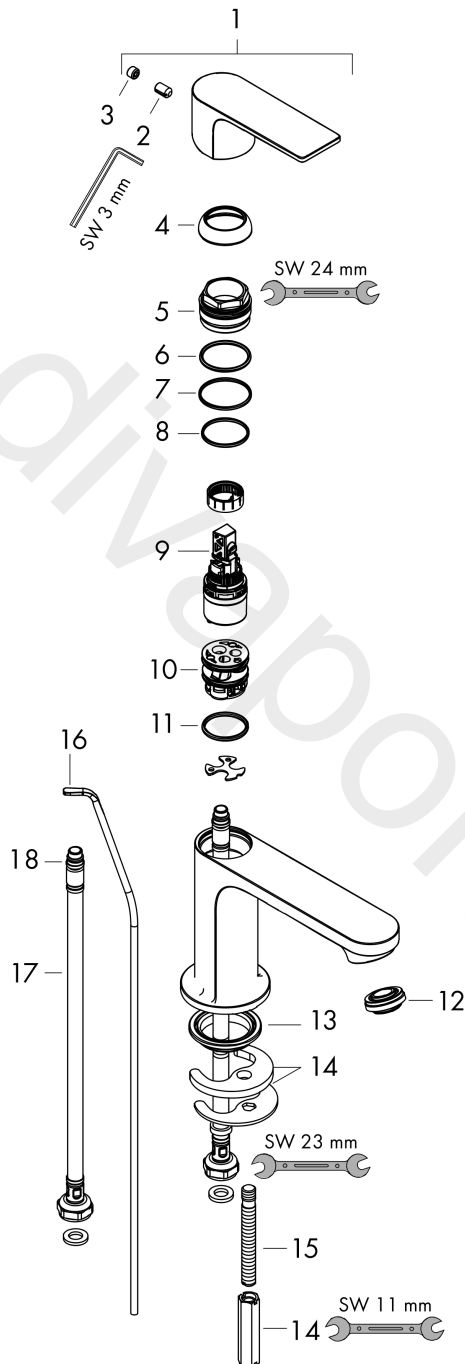

Rebris E

Single lever basin mixer 110 CoolStart with pop-up waste set

Finish: **Chrome** Article Number: **72559007**

Description

product features

- consists of: single lever basin mixer, waste set
- ComfortZone 110
- projection: 133 mm
- spout height: 109 mm
- handle variant: lever handle
- spray type: normal spray
- maximum flow rate at 3 bar: 5 l/min
- ceramic cartridge
- temperature limitation adjustable
- suitable for continuous flow water heaters
- pop-up waste set G 1¼
- material waste set: synthetic
- connection type: G ½ connections
- connection dimension: DN15
- cold water in basic handle position

Technology

Design awards

reddot winner 2022

Product image

Scale drawing

Rebris E

Single lever basin mixer 110 CoolStart with pop-up waste set

Finish: **Chrome** Article Number: **72559007**

Flowchart

www.divapor.com

Rebris E
Single lever basin mixer 110 CoolStart with pop-up waste set
 Finish: **Chrome** Article Number: **72559007**

Exploded Drawing

Year of production: >10/22

Rebris E**Single lever basin mixer 110 CoolStart with pop-up waste set**Finish: **Chrome** Article Number: **72559007****Spare part list**

Year of production: >10/22

Pos.	Description	Article Number	Price	PU
1	handle	94645000	£ 51,00	1
2	screw cover	95704000	£ 3,30	1
3	hollow set screw M6x10 DIN 916	96029000	£ 3,30	1
4	flange	98863000	£ 51,00	1
5	nut	98864000	£ 43,00	1
6	O-ring 24x2	98388000	£ 3,30	1
7	O-ring 27x1,5	92527000	£ 13,30	1
8	O-ring 25x1,5	98146000	£ 3,30	1
9	cartridge, assy	95973001	£ 79,00	1
10	adapter for cartridge	95975000	£ 9,00	1
11	O-ring 23x2	98398000	£ 3,30	1
12	aerator M24x1 (5 l/min)	94364000	£ 9,00	1
13	seal Ø 42	98722000	£ 6,10	1
14	fixing set	96016000	£ 35,00	1
15	screw M8 x 68	97736000	£ 6,10	1
16	pull rod	96657000	£ 13,30	1
17	connection hose 450 mm G½	93020000	£ 35,00	1
18	O-ring 6,6x1,6	93019000	£ 3,30	1
a	pop up waste	92168007	-	1