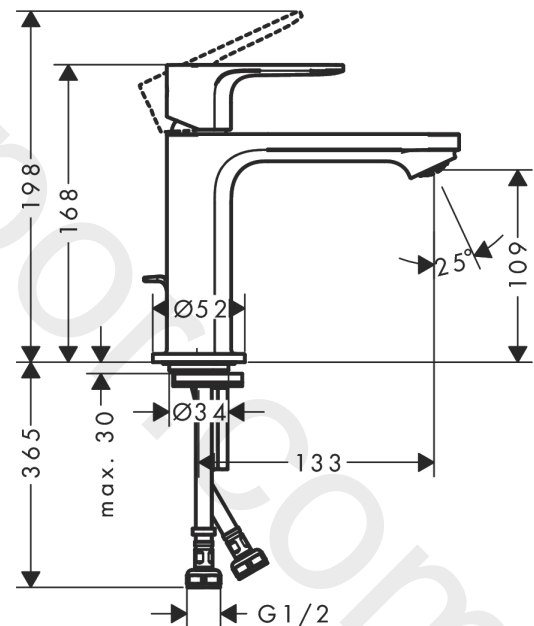

Rebris E

Single lever basin mixer 110 CoolStart with pop-up waste set

Finish: **Chrome** Article Number: **72559007**

Description

product features

- consists of: single lever basin mixer, waste set
- ComfortZone 110
- projection: 133 mm
- spout height: 109 mm
- handle variant: lever handle
- spray type: normal spray
- maximum flow rate at 3 bar: 5 l/min
- ceramic cartridge
- temperature limitation adjustable
- suitable for continuous flow water heaters
- pop-up waste set G 1¼
- material waste set: synthetic
- connection type: G ½ connections
- connection dimension: DN15
- cold water in basic handle position

Technology

Design awards

reddot winner 2022

Product image

Scale drawing

Rebris E

Single lever basin mixer 110 CoolStart with pop-up waste set

Finish: **Chrome** Article Number: **72559007**

Flowchart

www.divapor.com

Rebris E
Single lever basin mixer 110 CoolStart with pop-up waste set
 Finish: **Chrome** Article Number: **72559007**

Exploded Drawing

Year of production: >10/22

Rebris E**Single lever basin mixer 110 CoolStart with pop-up waste set**Finish: **Chrome** Article Number: **72559007****Spare part list**

Year of production: >10/22

Pos.	Description	Article Number	Price	PU
1	handle	94645000	£ 51,00	1
2	screw cover	95704000	£ 3,30	1
3	hollow set screw M6x10 DIN 916	96029000	£ 3,30	1
4	flange	98863000	£ 51,00	1
5	nut	98864000	£ 43,00	1
6	O-ring 24x2	98388000	£ 3,30	1
7	O-ring 27x1,5	92527000	£ 13,30	1
8	O-ring 25x1,5	98146000	£ 3,30	1
9	cartridge, assy	95973001	£ 79,00	1
10	adapter for cartridge	95975000	£ 9,00	1
11	O-ring 23x2	98398000	£ 3,30	1
12	aerator M24x1 (5 l/min)	94364000	£ 9,00	1
13	seal Ø 42	98722000	£ 6,10	1
14	fixing set	96016000	£ 35,00	1
15	screw M8 x 68	97736000	£ 6,10	1
16	pull rod	96657000	£ 13,30	1
17	connection hose 450 mm G½	93020000	£ 35,00	1
18	O-ring 6,6x1,6	93019000	£ 3,30	1
a	pop up waste	92168007	-	1